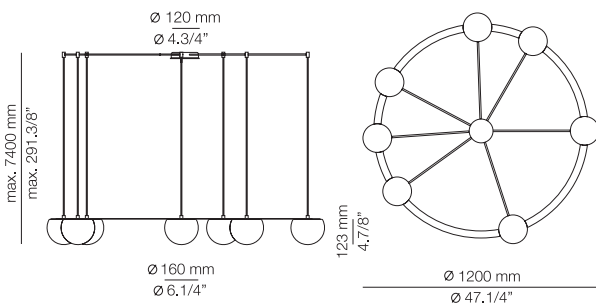

CIR_3816R - WITH RECESSED CANOPY

FEATURES / CARACTERÍSTICAS

* LED 7x6,2W (2700K / Ang. 120° / >90 CRI 350mA) 230V / Typ 7x725 lumens
Remote driver included / Dimmable Triac
Glass shade

FINISHES / ACABADOS

Canopy: 26 BLACK
Ring: 26 BLACK
61 SATIN GOLD

EURO €

1980
2349

Other dimming options same as above (remote)

Ø 50mm drill on dropped ceiling
Orificio Ø 50mm en falso techo