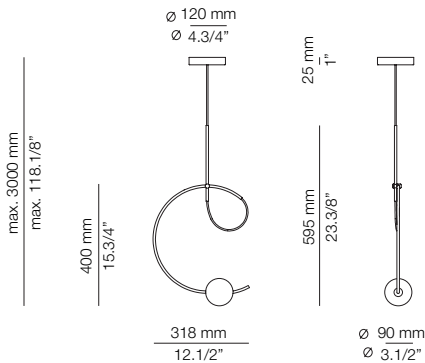

FEATURES / CARACTERÍSTICAS

* LED 6W (2700K / Ang. 120° / >90 CRI
24V) / 230V / Typ 1026 lumens
Driver included / Dimmable Triac

FINISHES / ACABADOS

20 METALLIC GOLD
26 BLACK

EURO €

497
478

Other dimming options

CASAMBI for TRIAC driver (remote) 671000003
DALI driver (remote) 671000100

EURO €

97
63

LOO_4125R - WITH RECESSED CANOPY