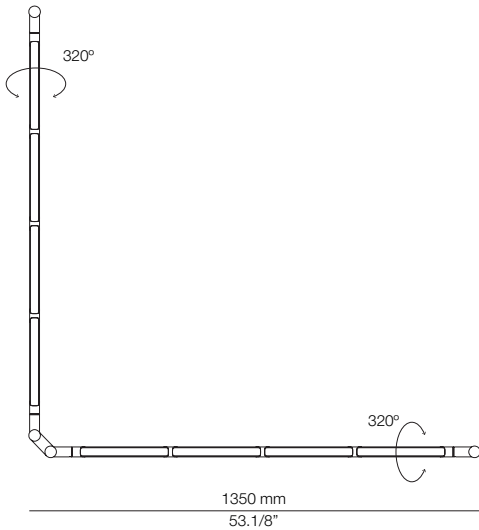

ARCO

ARC 4000X

IP
65

FEATURES / CARACTERÍSTICAS
* LED 12W (2700K / Ang. 120° / >90 CRI 24V) / 230V / Typ 1092 lumens
Remote driver included / Dimmable Triac

FINISHES / ACABADOS
96 ANTHRACITE

EURO €
642

Other dimming options
DALI Driver (remote) 671000101

EURO €
102

114002960

Surface mounted canopy with IP/65 junction box. Fits driver.
Florón de superficie con caja de conexiones IP/65. Driver en el interior.

EURO €
142

Direct light:

Indirect light:

ARC 4000X2

* LED 2x12W (2700K / Ang. 120° / >90 CRI 24V) / 230V / Typ 2x1092 lumens
Remote driver included / Dimmable Triac

FINISHES / ACABADOS
96 ANTHRACITE

EURO €
1273

Other dimming options
DALI Driver (remote) 671000101

EURO €
102

Possible shapes:

ARC 4000X3

* LED 3x12W (2700K / Ang. 120° / >90 CRI 24V) / 230V / Typ 3x1092 lumens
Remote driver included / Dimmable Triac

FINISHES / ACABADOS
96 ANTHRACITE

EURO €
1907

Other dimming options
DALI Driver (remote) 671000108

EURO €
52