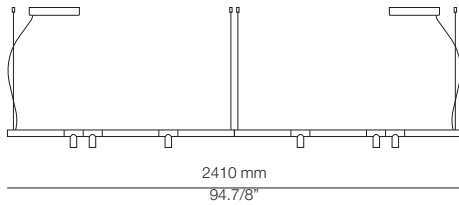

MORSE

MOR_3915S - WITH SURFACE CANOPY

FEATURES / CARACTERÍSTICAS
* LED 3x6,2W (2700K / Ang. 30° / >90 CRI 350mA) 230V / Typ 3x725 lumens
Driver included / Dimmable Triac

FINISHES / ACABADOS
26 BLACK
94 CHAMPAGNE

EURO €
1095
Pending

Other dimming options
CASAMBI for TRIAC driver (remote) 671000003
DALI driver 671000092

EURO €
97
81

6700000100 (x3) - OPTIONAL
3 units of acrylic optic lens 60°
3 unidades de la óptica acrílica 60°

EURO €
15

123915002
Union KIT for more than one Morse
KIT unión para más de una Morse

EURO €
19

MOR_3915R - WITH RECESSED CANOPY

FEATURES / CARACTERÍSTICAS
* LED 3x6,2W (2700K / Ang. 30° / >90 CRI 350mA) 230V / Typ 3x725 lumens
Remote driver included / Dimmable Triac

FINISHES / ACABADOS
Canopy: 26 BLACK
74 WHITE
Body: 26 BLACK
94 CHAMPAGNE

EURO €
1068
Pending

Ø 55mm drill on dropped ceiling
Orificio Ø 55mm en falso techo

Other dimming options
CASAMBI for TRIAC driver (remote) 671000003
DALI driver (remote) 671000092

EURO €
97
81

6700000100 (x3) - OPTIONAL
3 units of acrylic optic lens 60°
3 unidades de la óptica acrílica 60°

EURO €
15

123915002
Union KIT for more than one Morse
KIT unión para más de una Morse

EURO €
19