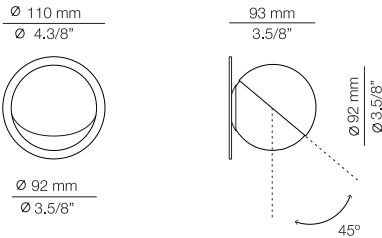

ALF_3740A1R - WITH RECESSED CANOPY

FEATURES / CARACTERÍSTICAS

* LED 3W (2700K / Ang. 120° / >90 CRI 350mA) / 230V / Typ 350 lumens
Remote driver included / Dimmable Triac

FINISHES / ACABADOS

26 BLACK
20 METALLIC GOLD

EURO €

256
271

Ø40 mm drill on dry wall
Orificio Ø40 mm en pared de pladur

Other dimming options

CASAMBI for TRIAC driver (remote) 671000003
DALI Driver (remote) 671000099

EURO €

97
53