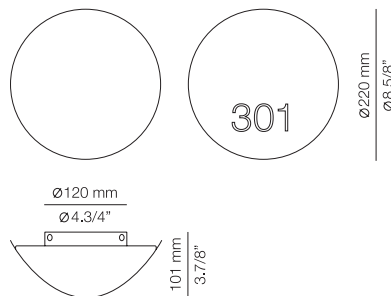

LUNE

LUN_3370 - OUTDOOR

IP
65

FEATURES / CARACTERÍSTICAS

* LED 10W (2700K / Ang. 120° / >90 CRI)
230V / Typ 870 lumens
Dimmable Triac

FINISHES / ACABADOS

In & Out: 26 BLACK
74 WHITE
Indoor only: 61 SATIN GOLD

EURO €

371
371
422

Signage

Optional laser-cut signage / Minimum order 5 units
Señalización opcional con láser / Pedido mínimo 5 unidades

EURO €

58

Other dimming options

TRIAC Led DALI Dimmer (remote) 671000001

EURO €

102

MAINE

MAI_3410

FEATURES / CARACTERÍSTICAS

* LED 10W (2700K / Ang. 90° / >90 CRI)
230V / Typ 870 lumens / Dimmable Triac

FINISHES / ACABADOS

45 METALLIC COPPER
20 METALLIC GOLD

EURO €

291
291

Other dimming options

TRIAC Led DALI Dimmer (remote) 671000001

EURO €

102