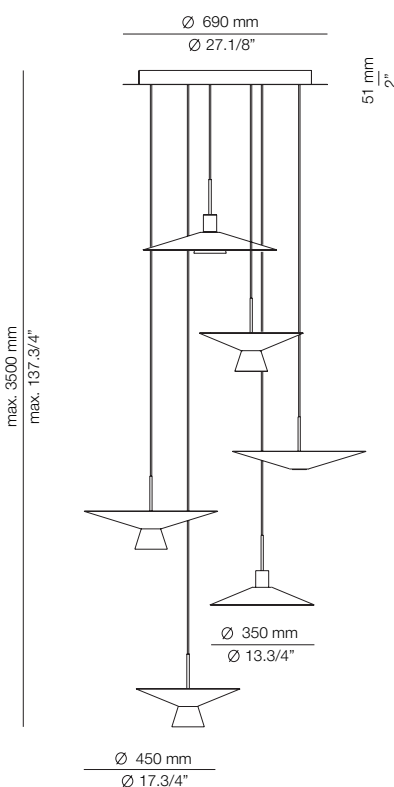

EURO €
 97
 81

Possible compositions shapes:

BELT

BEL_R70S1M2MG1L2LG - WITH SURFACE CANOPY

FEATURES / CARACTERÍSTICAS
 * LED 6x6,2W (Ang. 70° / >90 CRI
 350mA) 230V / Driver included
 Dimmable Triac

FINISHES / ACABADOS
 89 PALE GREEN
 94 CHAMPAGNE
 96 ANTHRACITE