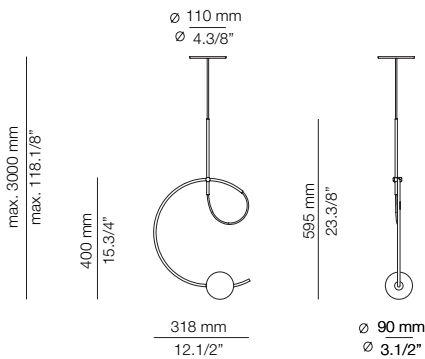

FEATURES / CARACTERÍSTICAS

* LED 6W (2700K / Ang. 120° / >90 CRI
24V) / 230V / Typ 1026 lumens
Remote Driver included / Dimmable Triac

FINISHES / ACABADOS

Canopy: 74 WHITE
26 BLACK
Body: 20 METALLIC GOLD
26 BLACK

EURO €

481
463

Ø 60mm drill on dropped ceiling
Orificio Ø 60mm en falso techo

Other dimming options

CASAMBI for TRIAC driver (remote) 671000003
DALI driver (remote) 671000100

EURO €

97
63