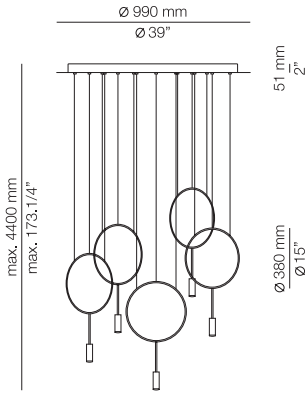

REVOLTA

REV_R100S5S - WITH SURFACE CANOPY

FEATURES / CARACTERÍSTICAS

* LED 5x6,2W (Ang. 60° / >90 CRI 350mA) / 230V
Driver included / Dimmable Triac

W (2700K Typ 5x725 lumens)
M (3000K Typ 5x763 lumens)

FINISHES / ACABADOS

Canopy: 26 BLACK
74 WHITE
Body: 26 BLACK
Head: 26 BLACK
61 SATIN GOLD

EURO €

2882

Other dimming options

CASAMBI for TRIAC driver 671000003
DALI driver 2 units of 671000092

EURO €

97
162

123530XX3 (x5) - OPTIONAL

5 units of embedded optic lens 30°
5 unidades de la óptica encastrada 30°

FINISHES / ACABADOS

26 BLACK
61 SATIN GOLD

EURO €

140
145