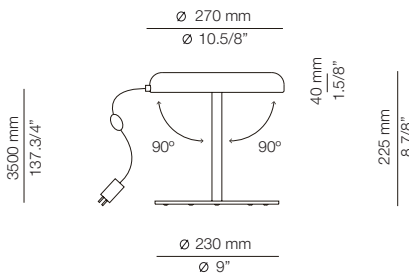

FINISHES / ACABADOS

74 WHITE
91 NUDE

EURO €

398
398

Possible shapes:

MOOD

MOO_4067 - TABLE SUPPORT

FEATURES / CARACTERÍSTICAS