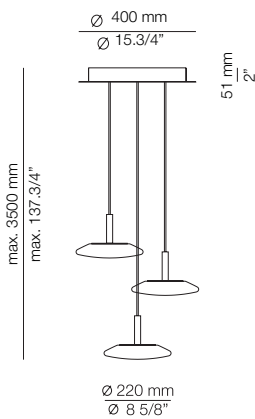

THALES

THA_R40S3 - WITH SURFACE CANOPY

FEATURES / CARACTERÍSTICAS

* LED 3x9W (2700K / Ang. 120° / >90 CRI
350mA) 230V / Typ 3x1430 lumens
Driver included / Dimmable Triac

FINISHES / ACABADOS

20 METALLIC GOLD
87 BRONZE
96 ANTHRACITE

EURO €

1319
1237
1214

Other dimming options

CASAMBI for TRIAC driver 671000003
DALI driver 3 units of 671000092

EURO €

97
243