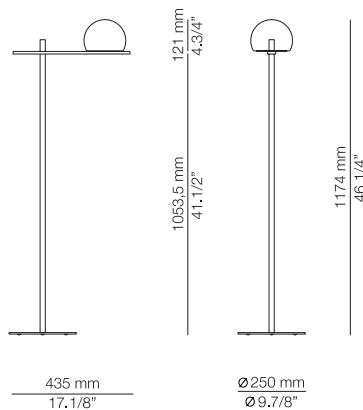

CIRC

CIR_3729 - INDOOR

FEATURES / CARACTERÍSTICAS
* LED 8W (2700K / Ang. 120° / >90 CRI)
230V / Typ 665 lumens
Glass shade
On/Off cord switch

FINISHES / ACABADOS
61 SATIN GOLD
26 BLACK

EURO €
730
546

DIMMABLE UPON REQUEST / REGULABLE BAJO PEDIDO
Push button dimmer on the cord

EURO €
160

110 mm 325 mm
4.3/8" 12.3/4"

CIR_3729X - OUTDOOR

IP
55

FEATURES / CARACTERÍSTICAS
* LED 8W (2700K / Ang. 120° / >90 CRI)
230V / Typ 665 lumens / Non Dimmable
Polyethylene shade

FINISHES / ACABADOS
26 BLACK

EURO €
629