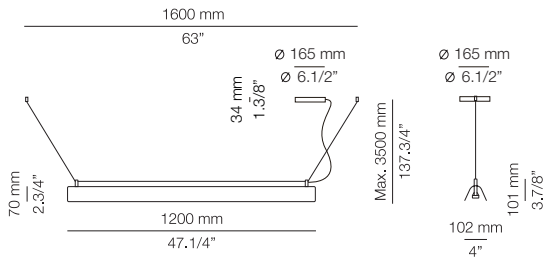

GADA

GAD_3925S - WITH SURFACE CANOPY

FEATURES / CARACTERÍSTICAS
* LED 33W (3000K / Ang. 90° / >90 CRI 500mA) / 230V / Typ 4725 lumens
Driver included / Dimmable Triac

FINISHES / ACABADOS

Shade: 74 WHITE	EURO €
Textured vinyl shade:	681
50 MARBLE	740
51 CONCRETE	740
52 WOOD	740

Other dimming options

CASAMBI for TRIAC driver (remote) 671000003
DALI driver (remote) 671000108

EURO €

97
52