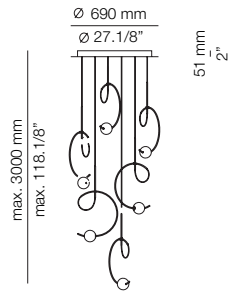

LOOP

LOO_R40S3 - WITH SURFACE CANOPY

FEATURES / CARACTERÍSTICAS

* LED 3x6W (2700K / Ang. 120° / >90 CRI
24V) / 230V / Typ 3x1026 lumens
Driver included / Dimmable Triac

FINISHES / ACABADOS

20 METALLIC GOLD
26 BLACK

EURO €

1685
1535

Other dimming options

CASAMBI for TRIAC driver 671000003
DALI driver 671000101

EURO €

97
102

LOOP

LOO_R70S6 - WITH SURFACE CANOPY

FEATURES / CARACTERÍSTICAS

* LED 6x6W (2700K / Ang. 120° / >90 CRI
24V) / 230V / Typ 6x1026 lumens
Driver included / Dimmable Triac

FINISHES / ACABADOS

20 METALLIC GOLD
26 BLACK

EURO €

3168
3042

Other dimming options

CASAMBI for TRIAC driver 671000003
DALI driver 2 units of 671000101

EURO €

97
204

LUNE

LUN_3370 - OUTDOOR

IP
65

FEATURES / CARACTERÍSTICAS

* LED 10W (2700K / Ang. 120° / >90 CRI)
230V / Typ 870 lumens
Dimmable Triac

FINISHES / ACABADOS

In & Out: 26 BLACK
74 WHITE
Indoor only: 61 SATIN GOLD

EURO €

371
371
422

Signage

Optional laser-cut signage / Minimum order 5 units
Señalización opcional con láser / Pedido mínimo 5 unidades

EURO €

58

Other dimming options

TRIAC Led DALI Dimmer (remote) 671000001

EURO €

102

MAINE

MAI_3410

FEATURES / CARACTERÍSTICAS

* LED 10W (2700K / Ang. 90° / >90 CRI)
230V / Typ 870 lumens / Dimmable Triac

FINISHES / ACABADOS

45 METALLIC COPPER
20 METALLIC GOLD

EURO €

291
291

Other dimming options

TRIAC Led DALI Dimmer (remote) 671000001

EURO €

102

MAINE

MAI_3415S - WITH SURFACE CANOPY

FEATURES / CARACTERÍSTICAS

* LED 10W (2700K / Ang. 90° / >90 CRI)
230V / Typ 870 lumens
Dimmable Triac

FINISHES / ACABADOS

Canopy: 26 BLACK
74 WHITE
Shade: 45 METALLIC COPPER
20 METALLIC GOLD

EURO €

383
383

Other dimming options

TRIAC Led DALI Dimmer (remote) 671000001

EURO €

102

MAINE

MAI_R40S3 - WITH SURFACE CANOPY

FEATURES / CARACTERÍSTICAS