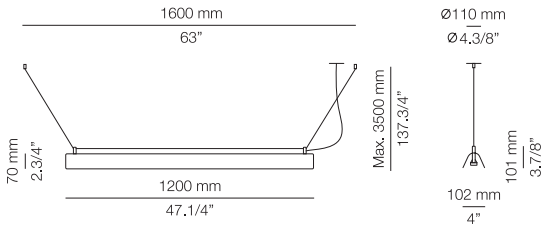

GAD_3925R - WITH RECESSED CANOPY

FEATURES / CARACTERÍSTICAS
* LED 33W (3000K / Ang. 90° / >90 CRI 500mA) / 230V / Typ 4725 lumens
Remote driver included / Dimmable Triac

FINISHES / ACABADOS

Shade: 74 WHITE	EURO €
Textured vinyl shade:	606
50 MARBLE	665
51 CONCRETE	665
52 WOOD	665

Ø 55mm drill on dropped ceiling Orificio Ø 55mm en falso techo

Other dimming options

CASAMBI for TRIAC driver (remote) 671000003
DALI driver (remote) 671000108

EURO €

97
52