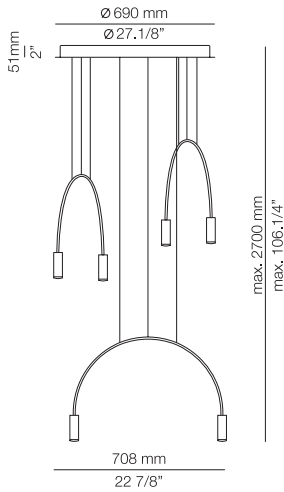

VOLTA

VOL_R70S3D - WITH SURFACE CANOPY

FEATURES / CARACTERÍSTICAS	FINISHES / ACABADOS	EURO €
* LED 6x6,2W (Ang. 60° / >90 CRI / 350mA) 230V / Driver included / Dimmable Triac	Canopy: 26 BLACK 74 WHITE	
W (2700K Typ 6x725 lumens)	Body: 26 BLACK	1940
M (3000K Typ 6x763 lumens)	Head: 26 BLACK 61 SATIN GOLD	1940
	Canopy & Body & Head: 87 BRONZE	2034