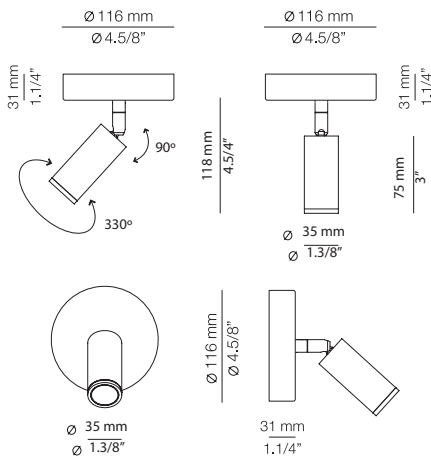

VOLTA

VOL_3533S - WITH SURFACE CANOPY

FEATURES / CARACTERÍSTICAS

* LED 6,2W (Ang. 30° / >90 CRI / 350mA)
100V - 240V
Driver included / Non Dimmable
Additional 80° optic lens included

FINISHES / ACABADOS

26 BLACK

EURO €

230

VOL_3533S-W (2700K Typ 725 lumens)
VOL_3533S-M (3000K Typ 763 lumens)

Other dimming options

TRIAC driver (remote) 671000061
CASAMBI for TRIAC driver (remote) 671000003
DALI driver (remote) 671000099

EURO €

39
97
53