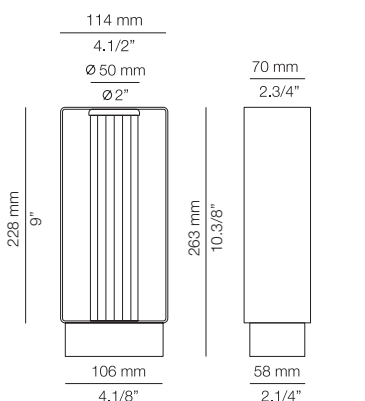

FRAME

FRA_4055X - OUTDOOR

IP
65

FEATURES / CARACTERÍSTICAS

* LED 6,2W (2700K / Ang. 70° / >90 CRI 350mA) / 100V - 240V / Typ 725 lumens
Non Dimmable / Hard wired (no plug)
Transparent pyrex glass

FINISHES / ACABADOS

87 BRONZE
96 ANTHRACITE

EURO €
395
381

Other dimming options

TRIAC driver (remote) 671000061
CASAMBI for TRIAC driver (remote) 671000003
DALI driver (remote) 671000099

EURO €
39
97
53