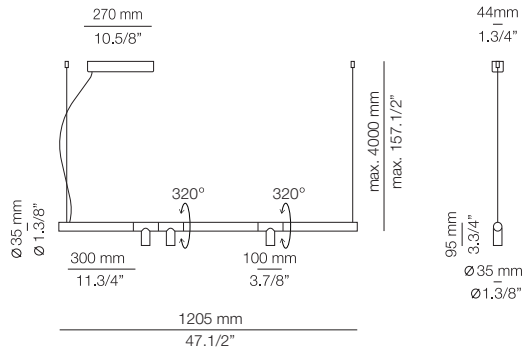

74 WHITE
91 NUDE

EURO €

614
614

Possible shapes:

MORSE

MOR_3915S - WITH SURFACE CANOPY

FEATURES / CARACTERÍSTICAS
 * LED 3x6,2W (2700K / Ang. 30° / >90 CRI 350mA) 230V / Typ 3x725 lumens
 Driver included / Dimmable Triac