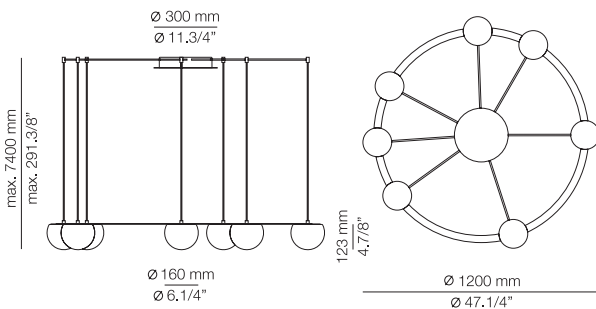

Canopy: 26 BLACK
Ring: 26 BLACK
61 SATIN GOLD

EURO €

1246
1445

Other dimming options same as above (remote)

Ø 50mm drill on dropped ceiling
Orificio Ø 50mm en falso techo

CIRC

CIR_3816S - WITH SURFACE CANOPY