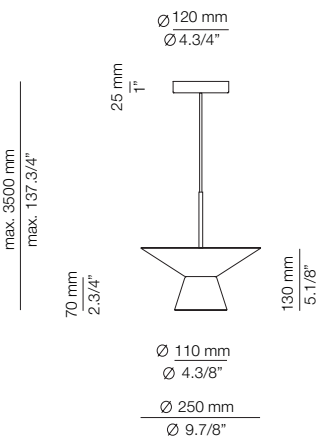

Ø 45mm drill on dropped ceiling
Orificio Ø 45mm en falso techo

Possible shapes without glass shade:

BEL_4145SSG - WITH SURFACE CANOPY

FEATURES / CARACTERÍSTICAS

* LED 6,2W (Ang. 70° / >90 CRI / 350mA)
230V / Driver included / Dimmable Triac