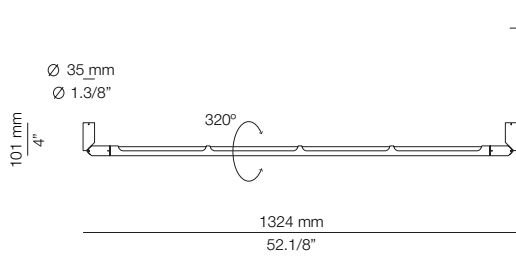

ARCO

ARC 4000X

IP
65

FEATURES / CARACTERÍSTICAS
* LED 12W (2700K / Ang. 120° / >90 CRI 24V) / 230V / Typ 1092 lumens
Remote driver included / Dimmable Triac

FINISHES / ACABADOS
96 ANTHRACITE

EURO €
642

Other dimming options
DALI Driver (remote) 671000101

EURO €
102

114002960

Surface mounted canopy with IP/65 junction box. Fits driver.
Florón de superficie con caja de conexiones IP/65. Driver en el interior.

EURO €
142

Direct light:

Indirect light: