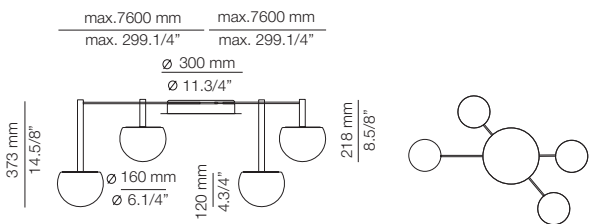

FEATURES

* LED 4x6,2W [2700K / Ang. 120° / >90 CRI 350mA] 230V / Typ 4x725 lumens
Driver included / Dimmable Triac / Glass shade

FINISHES / ACABADOS

26 BLACK

EURO €

1321

Other dimming options

CASAMBI for TRIAC driver 671000003
DALI Driver 2 units of 671000092

EURO €

97

162