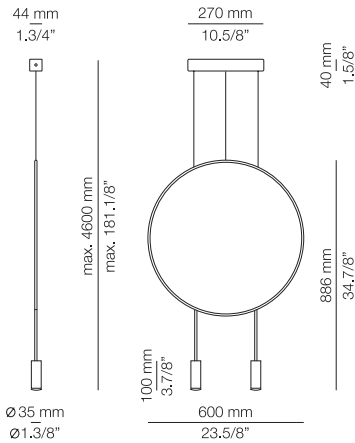

REVOLTA

REV_3636S - WITH SURFACE CANOPY

FEATURES / CARACTERÍSTICAS

* LED 2x6,2W (Ang. 60° / >90 CRI
350mA) / 230V
Driver included / Dimmable Triac

FINISHES / ACABADOS

Canopy & Body: 26 BLACK
Head: 26 BLACK
61 SATIN GOLD

EURO €

703

T-3636S-W (2700K Typ 2x725 lumens)
T-3636S-M (3000K Typ 2x763 lumens)

Other dimming options

CASAMBI for TRIAC driver (remote) 671000003
DALI driver (remote) 671000092

EURO €

97

81

123636XX0 Acoustic panel

$\alpha_w = 0,4$ (Sound absorption indicator)
Ø 600 mm
95% Virgin wool, 5% polyamide

FINISHES / ACABADOS

Acoustic Fabric Panel:
75 BEIGE 424
90 GREY 424
95 GREEN 424

EURO €

424

424

424

Other finishes available, consult our offices

123636XX0A Acoustic panel

$\alpha_w = 0,25$ (Sound absorption indicator)
Ø 600 mm
60% recycled bottles (PET)

FINISHES / ACABADOS

Acoustic Foam Panel:
26 BLACK

EURO €

170

Other finishes available, consult our offices

123530XX3 (x2) - OPTIONAL

2 units of embedded optic lens 30°
2 unidades de la óptica encastrada 30°

FINISHES / ACABADOS

26 BLACK
61 SATIN GOLD

EURO €

56

58