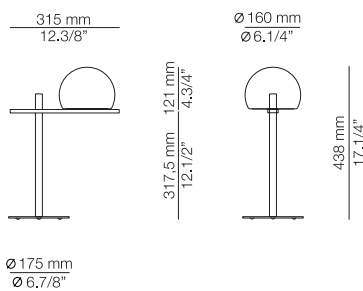

CIRC

CIR_3728 - INDOOR

FEATURES / CARACTERÍSTICAS
* LED 8W (2700K / Ang. 120° / >90 CRI)
230V / Typ 665 lumens
Glass shade
On/Off cord switch

FINISHES / ACABADOS
61 SATIN GOLD
26 BLACK

EURO €
624
478

DIMMABLE UPON REQUEST / REGULABLE BAJO PEDIDO
Push button dimmer on the cord

EURO €
160

83 mm 232 mm
3.1/4" 9.1/8"

CIR_3728X - OUTDOOR

IP
55

FEATURES
* LED 8W (2700K / Ang. 120° / >90 CRI)
230V / Typ 665 lumens / Non Dimmable
Polyethylene shade

FINISHES / ACABADOS
26 BLACK

EURO €
463