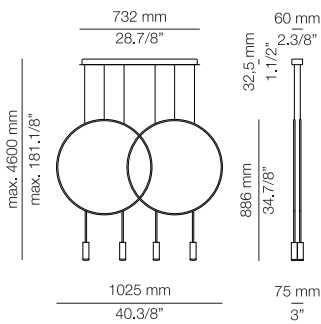

REVOLTA

REV_L73S2D - WITH SURFACE CANOPY

FEATURES / CARACTERÍSTICAS

* LED 4x6,2W (Ang. 60° / >90 CRI 350mA) / 230V
Driver included / Dimmable Triac

W (2700K Typ 4x725 lumens)
M (3000K Typ 4x763 lumens)

Optional, not included:

- Up to 2 acoustic panels 123636XX0X

FINISHES / ACABADOS

Canopy: 26 BLACK
74 WHITE
Body: 26 BLACK
Head: 26 BLACK
61 SATIN GOLD

EURO €

1431

Other dimming options

CASAMBI for TRIAC driver 671000003
DALI driver 2 units of 671000092

EURO €

97

162

123530XX3 (x4) - OPTIONAL

4 units of embedded optic lens 30°
4 unidades de la óptica encastrada 30°

FINISHES / ACABADOS

26 BLACK
61 SATIN GOLD

EURO €

112

116