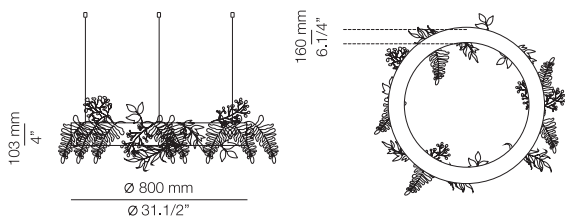

123815262 Vegetation kit	FINISHES / ACABADOS	EURO €
Vegetation kit with artificial greenery included. Not waterproof. Maximum 30kg	26 BLACK	2087

ARO **ARO_3543S - WITH SURFACE CANOPY**