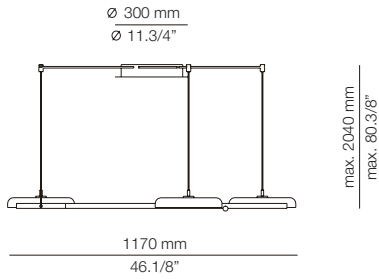

MOOD

MOO_4063S - WITH SURFACE CANOPY

FEATURES / CARACTERÍSTICAS
* LED 3x19W (2700K / Ang.120° / >80CRI 24V) / 100V - 277V / Typ 3x1800 lumens
Driver included / Dimmable 0-10V

FINISHES / ACABADOS
74 WHITE
91 NUDE

EURO €
1651
1651

Other dimming options
CASAMBI for TRIAC driver (remote) 671000003
DALI driver 3 units of 671000101

EURO €
97
306