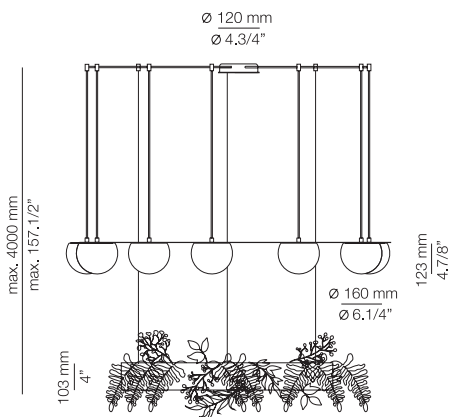

CIR_R12R1MP1VK - WITH RECESSED CANOPY

FEATURES / CARACTERÍSTICAS

* LED 7x6,2W (2700K / Ang. 120° / >90 CRI 350mA) 230V / Typ 7x725 lumens
Remote driver / Dimmable Triac
Glass shade

FINISHES / ACABADOS

Canopy: 26 BLACK
Ring: 26 BLACK
61 SATIN GOLD