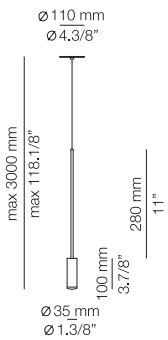

VOL_3534R - WITH RECESSED CANOPY

FEATURES / CARACTERÍSTICAS	FINISHES / ACABADOS	EURO €
* LED 6,2W (Ang. 60° / >90 CRI / 350mA) 230V / Remote driver included / Dimmable Triac	Canopy: 26 BLACK	
	74 WHITE	
	Body: 26 BLACK	
	Head: 26 BLACK	298
	61 SATIN GOLD	298
T-3534R-W (2700K Typ 725 lumens) T-3534R-M (3000K Typ 763 lumens)	Canopy & Body & Head:	
	87 BRONZE	308

Ø 45mm drill on dropped ceiling
Orificio Ø 45mm en falso techo

Other dimming options	EURO €
CASAMBI for TRIAC driver (remote) 671000003	97
DALI driver (remote) 671000099	53

123530XX3 - OPTIONAL	FINISHES / ACABADOS	EURO €
Embedded optic lens 30°	26 BLACK	28
Óptica encastrada 30°	61 SATIN GOLD	29
	87 BRONZE	28