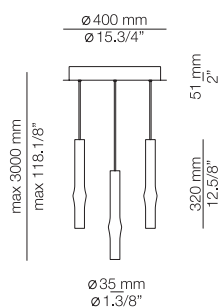

FLOW

FLO_R40S3S - WITH SURFACE CANOPY

FEATURES / CARACTERÍSTICAS

* LED 3x6,2W (2700K / Ang. 90° / >90 CRI
350mA) / 100V - 240V / Typ 3x725 lumens
Driver included / Dimmable Triac

FINISHES / ACABADOS

Canopy: 26 BLACK
74 WHITE
Shade: 61 SATIN GOLD
26 BLACK

EURO €

1052
989

Other dimming options

CASAMBI for TRIAC driver 671000003
DALI driver 671000092

EURO €

97
81