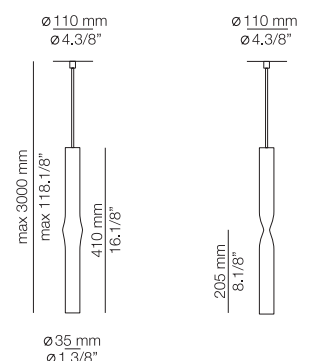

EURO €

39
97
53

FLO_3735R - WITH RECESSED CANOPY

FEATURES / CARACTERÍSTICAS

* LED 6,2W (2700K / Ang. 90° / >90 CRI 350mA) / 230V / Typ 725 lumens
Remote driver included / Dimmable Triac

FINISHES / ACABADOS