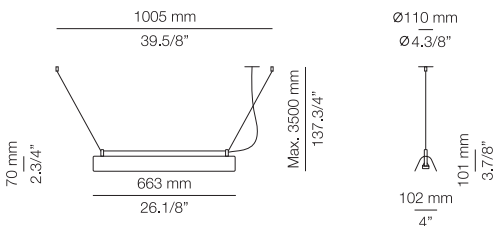

EURO €
 97
 49

GAD_3924R - WITH RECESSED CANOPY

FEATURES / CARACTERÍSTICAS
 * LED 22W (3000K / Ang. 90° / >90 CRI 500mA) / 230V / Typ 3150 lumens
 Remote driver included / Dimmable Triac

FINISHES / ACABADOS
 Shade: 74 WHITE
 Textured vinyl shade:
 50 MARBLE
 51 CONCRETE
 52 WOOD