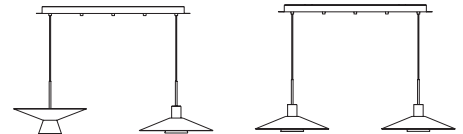

EURO €
 97
 81

Possible compositions shapes:

BELT

BEL_L92S3MG - WITH SURFACE CANOPY

FEATURES / CARACTERÍSTICAS
 * LED 3x6,2W (Ang. 70° / >90 CRI
 350mA) 230V / Driver included
 Dimmable Triac

FINISHES / ACABADOS
 89 PALE GREEN
 94 CHAMPAGNE
 96 ANTHRACITE