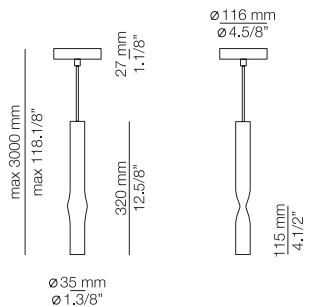

FEATURES / CARACTERÍSTICAS

* LED 6,2W (2700K / Ang. 90° / >90 CRI 350mA) / 100V - 240V / Typ 725 lumens
Driver included / Non dimmable

FINISHES / ACABADOS

Canopy: 26 BLACK
74 WHITE
Shade: 61 SATIN GOLD
26 BLACK