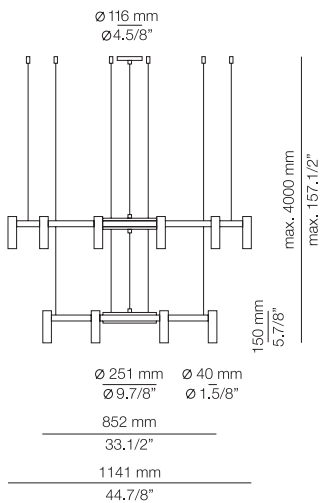

Possible shapes / compositions

LAVERD

LAV_R11S1M1VK - WITH SURFACE CANOPY

FEATURES / CARACTERÍSTICAS

* LED 12x3W up + 12x3W down (2700K
Ang. 60° / >90 CRI / 24V) 100V - 277V
Typ 12x300 lumens up + 12x300 lumens down
Driver included / Dimmable 0-10V
Up and down light

FINISHES / ACABADOS

Canopy: 26 BLACK
Body: 26 BLACK
Head: 26 BLACK
61 SATIN GOLD

EURO €

5347
5606