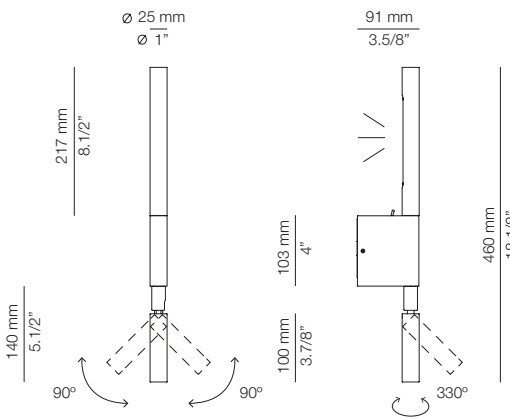

CANUT

CAN_3571

FEATURES / CARACTERÍSTICAS

* LED 3W (3000K / Ang. 50° / >90 CRI
350mA) / 100V - 240V
Typ 350 lumens
Non Dimmable
On/Off switch for reading light (2 circuits)

FINISHES / ACABADOS

26 BLACK
74 WHITE

EURO €

333
333

Chrome swivel on all the finishes
Rótula cromada en todos los acabados

* LED 1W (3000K / Ang. 120° >80 CRI / 24V)
100V - 240V
Typ 150 lumens
Non Dimmable

CIRC

CIR_3702

IP
44

FEATURES / CARACTERÍSTICAS

* LED 10W (2700K / Ang. 120° / >90 CRI)
230V / Typ 870 lumens
Dimmable Triac

FINISHES / ACABADOS

23 SMOKED GREY
65 SMOKED BRONZE

EURO €

414
414

Other dimming options

TRIAC Led DALI Dimmer (remote) 671000001

EURO €

102