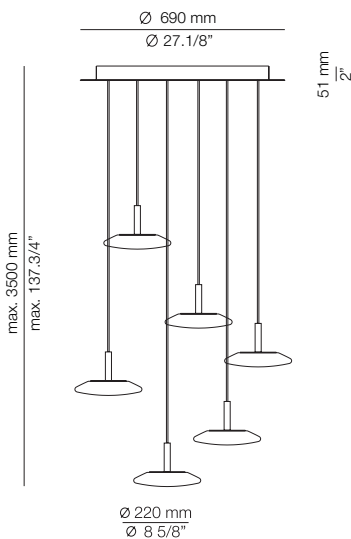

THALES

THA_R70S6 - WITH SURFACE CANOPY

FEATURES / CARACTERÍSTICAS

* LED 6x9W (2700K / Ang. 120° / >90 CRI
350mA) 230V / Typ 6x1430 lumens
Driver included / Dimmable Triac

FINISHES / ACABADOS

20 METALLIC GOLD
87 BRONZE
96 ANTHRACITE

EURO €

2436
2445
2400

Other dimming options

CASAMBI for TRIAC driver 671000003
DALI driver 6 units of 671000092

EURO €

97
486