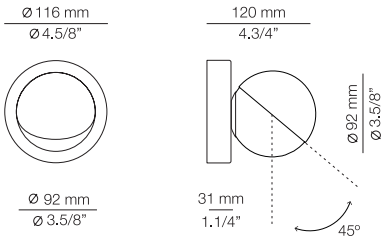

ALFI

ALF_3740A1S - WITH SURFACE CANOPY

FEATURES / CARACTERÍSTICAS

* LED 3W (2700K / Ang. 120° / >90 CRI 350mA) / 100V -240V / Typ 350 lumens
Driver included / Non dimmable

FINISHES / ACABADOS

26 BLACK
20 METALLIC GOLD

EURO €

260
274

Other dimming options

TRIAC Driver (remote) 671000076
CASAMBI for TRIAC driver (remote) 671000003
DALI Driver (remote) 671000099

EURO €

20
97
53