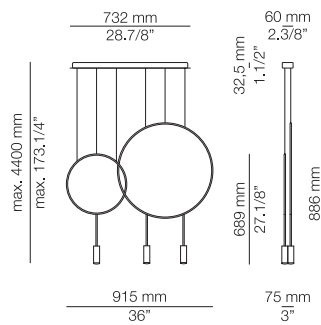

REVOLTA

REV_L73S1S1D - WITH SURFACE CANOPY

FEATURES / CARACTERÍSTICAS

* LED 3x6,2W (Ang. 60° / >90 CRI 350mA) / 230V
Driver included / Dimmable Triac

W (2700K Typ 3x725 lumens)
M (3000K Typ 3x763 lumens)

Optional, not included:

- 1 acoustic panel 123635XX0X
- 1 acoustic panel 123636XX0X

FINISHES / ACABADOS

Canopy: 26 BLACK
74 WHITE
Body: 26 BLACK
Head: 26 BLACK
61 SATIN GOLD

EURO €

1255

Other dimming options

CASAMBI for TRIAC driver 671000003
DALI driver 671000092

EURO €

97

81

123530XX3 (x3) - OPTIONAL

3 units of embedded optic lens 30°
3 unidades de la óptica encastrada 30°

FINISHES / ACABADOS

26 BLACK
61 SATIN GOLD

EURO €

84

87