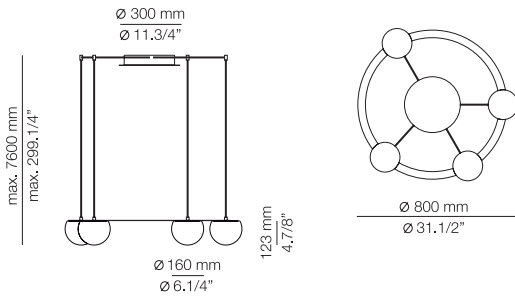

CIRC

CIR_3815S - WITH SURFACE CANOPY

FEATURES / CARACTERÍSTICAS

* LED 4x6,2W (2700K / Ang. 120° / >90 CRI 350mA) 230V / Typ 4x725 lumens
Driver included / Dimmable Triac
Glass shade

FINISHES / ACABADOS

Canopy: 26 BLACK
Ring: 26 BLACK
61 SATIN GOLD

EURO €

1359
1558

Other dimming options

CASAMBI for TRIAC driver 671000003
DALI Driver 2 units of 671000092

EURO €

97
162