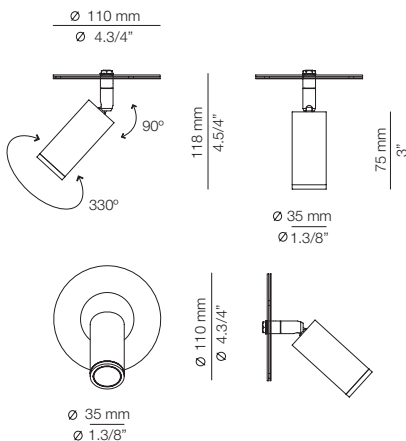

VOL_3533R - WITH RECESSED CANOPY

FEATURES / CARACTERÍSTICAS

* LED 6,2W (Ang. 30° / >90 CRI / 350mA)
230V
Remote driver included / Dimmable Triac
Additional 80° optic lens included

FINISHES / ACABADOS

26 BLACK

EURO €

176

VOL_3533R-W (2700K Typ 725 lumens)
VOL_3533R-M (3000K Typ 763 lumens)

Ø 55mm drill on dropped ceiling
Orificio Ø 55mm en falso techo

Other dimming options

CASAMBI for TRIAC driver (remote) 671000003
DALI driver (remote) 671000099

EURO €

97
53