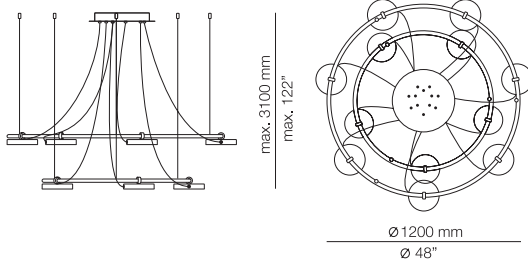

ARO

ARO_R40S1M1L - WITH SURFACE CANOPY

FEATURES / CARACTERÍSTICAS

* LED 12x10W (2700K / Ang. 85° / >90 CRI / 24V)
100V - 277V / Typ 12x1106 lumens
Driver included / Dimmable 0-10V

FINISHES / ACABADOS

26 BLACK

EURO €

5336

Other dimming options

TRIAC Driver 1 unit of 671000104 + 1 unit of 671000106
CASAMBI for TRIAC driver 671000003
DALI Driver 2 units of 671000105

EURO €

355

97

158