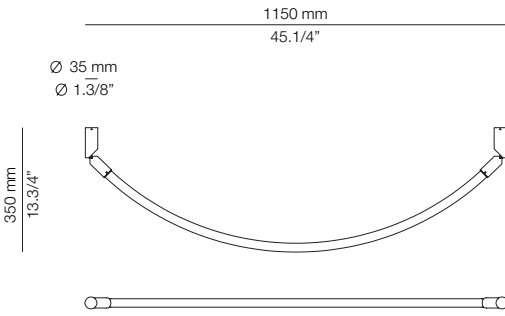

ARCO

ARC_4002X

IP
65

FEATURES / CARACTERÍSTICAS

* LED 12W (2700K / Ang. 120° / >90 CRI
24V) / 230V / Typ 1092 lumens
Remote driver included / Dimmable Triac

FINISHES / ACABADOS

96 ANTHRACITE

EURO €

554

Other dimming options

DALI Driver (remote) 671000101

EURO €

102

114002960

Surface mounted canopy with IP/65 junction box. Fits driver.
Florón de superficie con caja de conexiones IP/65 Driver en el interior.

EURO €

142