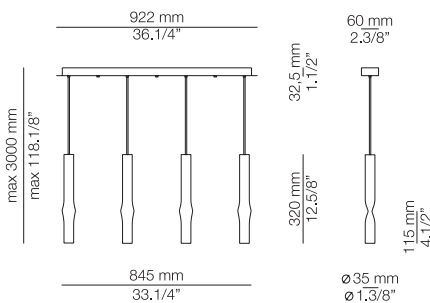

FLOW

FLO_L92S4S - WITH SURFACE CANOPY

FEATURES / CARACTERÍSTICAS

* LED 3x6,2W (2700K / Ang. 90° / >90 CRI
350mA) / 100V - 240V / Typ 3x725 lumens
Driver included / Dimmable Triac

FINISHES / ACABADOS

Canopy: 26 BLACK
74 WHITE
Shade: 61 SATIN GOLD
26 BLACK

EURO €

1276
1192

Up to 3 additional FLOW can be added
Posibilidad de añadir hasta 3 FLOW

Other dimming options

CASAMBI for TRIAC driver 671000003
DALI driver 2 units of 671000092

EURO €

97
162