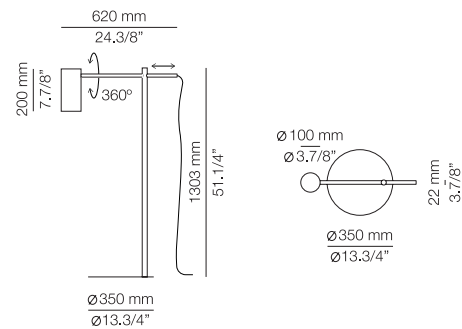

FEATURES / CARACTERÍSTICAS

LED up to 20W / E27 / 230V
On/Off cord switch

FINISHES / ACABADOS

26 BLACK

EURO €

528

CYL_3908P

FEATURES / CARACTERÍSTICAS

LED up to 20W / E27 / 230V
On/Off cord switch
Translucent polyester shade

FINISHES / ACABADOS

Shade: 27 WHITE
Body: 26 BLACK

EURO €

647

100019420

LED 19W / 2700K / E27 / 230V / Typ 2452 lumens / Non Dimmable

EURO €

36