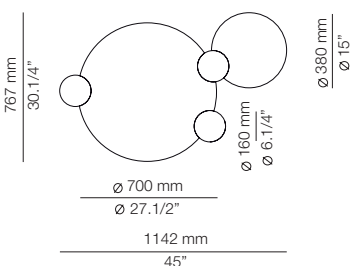

FEATURES / CARACTERÍSTICAS

* LED 3x6,2W [2700K / Ang. 120° / >90 CRI 350mA] 230V / Typ 3x725 lumens
Driver included / Dimmable Triac
Glass shade and acoustic panel

FINISHES / ACABADOS

Canopy: 26 BLACK
Panels: 97 LIGHT GREY

EURO €

1435

Other dimming options

CASAMBI for TRIAC driver 671000003
DALI Driver 671000092

EURO €

97

81