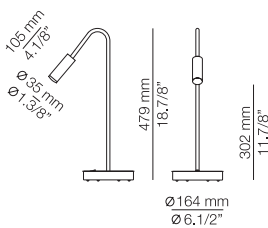

VOLTA

VOL_3537

FEATURES / CARACTERÍSTICAS	FINISHES / ACABADOS	EURO €
* LED 6,2W (Ang. 60° / >90 CRI / 350mA) / 230V On/Off switch on the base	Body: 26 BLACK Head: 26 BLACK 61 SATIN GOLD	392 392
M-3537-W (2700K Typ 725 lumens)		
M-3537-M (3000K Typ 763 lumens)		

123530XX3 - OPTIONAL	FINISHES / ACABADOS	EURO €
Embedded optic lens 30°	26 BLACK	28
Óptica encastrada 30°	61 SATIN GOLD	29