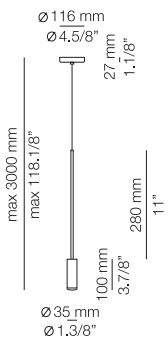

VOLTA

VOL_3534S - WITH SURFACE CANOPY

FEATURES / CARACTERÍSTICAS	FINISHES / ACABADOS	EURO €
* LED 6,2W (Ang. 60° / >90 CRI / 350mA) 100V - 240V / Driver included / Non dimmable	Canopy & Body: 26 BLACK	310
	Head: 26 BLACK	310
	61 SATIN GOLD	
T-3534S-W (2700K Typ 725 lumens) T-3534S-M (3000K Typ 763 lumens)	Canopy & Body & Head:	
	87 BRONZE	323

Other dimming options	EURO €
TRIAC driver (remote) 671000061	39
CASAMBI for TRIAC driver (remote) 671000003	97
DALI driver (remote) 671000099	53

123530XX3 - OPTIONAL	FINISHES / ACABADOS	EURO €
Embedded optic lens 30°	26 BLACK	28
Óptica encastrada 30°	61 SATIN GOLD	29
	87 BRONZE	28