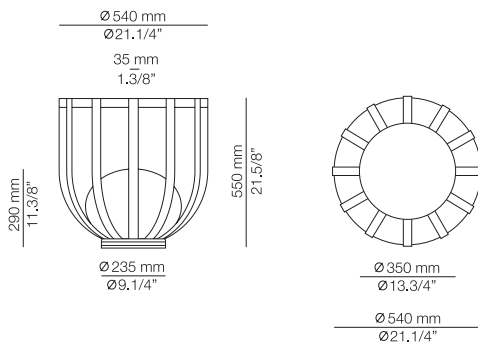

BOLS

BOL_4028X - OUTDOOR

IP
65

FEATURES / CARACTERÍSTICAS

* LED 10W (2700K / Ang. 120° / >90 CRI)
230V / Typ 870 lumens
Non Dimmable

FINISHES / ACABADOS

59 TERRACOTTA

96 ANTHRACITE

EURO €

1023

1023

Other dimming options

CASAMBI for TRIAC driver (remote) 671000003
TRIAC Led DALI Dimmer (remote) 671000001

EURO €

97

102

TABLE KIT

124028XX2
Polypropylene flower
pot + metal table top
Maximum 5kg

FINISHES / ACABADOS

59 TERRACOTTA

96 ANTHRACITE

EURO €

114

114

FLOWER POT SET

Ø160mm
124028XX4
Includes 3 flower pots + tray

FINISHES / ACABADOS

59 TERRACOTTA

96 ANTHRACITE

EURO €

61

61

FLOWER POT SET

Ø180mm
124028XX5
Includes 3 flower pots + tray

FINISHES / ACABADOS

59 TERRACOTTA

96 ANTHRACITE

EURO €

65

65

VEGETATION KIT

124028XX7
Artificial greenery + tray

FINISHES / ACABADOS

59 TERRACOTTA

96 ANTHRACITE

EURO €

838

838

BOLT DOWN FLOOR BASE KIT
KIT ANCLAJE A SUELO

124027XX6
Metal base

FINISHES / ACABADOS

59 TERRACOTTA

96 ANTHRACITE

EURO €

102

102