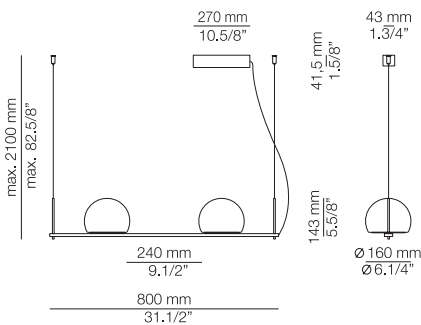

CIRC

CIR_3715S - WITH SURFACE CANOPY

FEATURES / CARACTERÍSTICAS
* LED 2x6,2W (2700K / Ang. 120°
>90 CRI / 350mA) / 230V
Typ 2x725 lumens
Driver included / Dimmable Triac
Glass shade

FINISHES / ACABADOS
Canopy: 26 BLACK
74 WHITE
Body: 61 SATIN GOLD
26 BLACK
87 BRONZE

EURO €
741
623
669

Other dimming options

CASAMBI for TRIAC driver (remote) 671000003
DALI Driver 671000092

EURO €
97
81

CIR_3715R - WITH RECESSED CANOPY

FEATURES / CARACTERÍSTICAS
* LED 2x6,2W (2700K / Ang. 120°
>90 CRI / 350mA) / 230V
Typ 2x725 lumens
Remote driver included / Dimmable Triac
Glass shade

FINISHES / ACABADOS
Canopy: 26 BLACK
74 WHITE
Body: 61 SATIN GOLD
26 BLACK
87 BRONZE

EURO €
714
596
642

Other dimming options same as above (remote)

Ø 50mm drill on dropped ceiling
Orificio Ø 50mm en falso techo