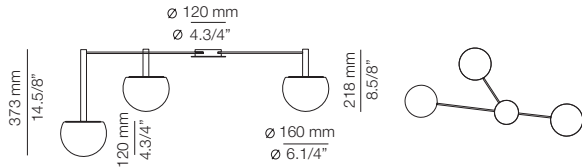

CIR_R12R2S1M - WITH RECESSED CANOPY

FEATURES

* LED 3x6,2W [2700K / Ang. 120° / >90 CRI 350mA] 230V / Typ 3x725 lumens
Remote driver included / Dimmable Triac
Glass shade

FINISHES / ACABADOS

26 BLACK

EURO €

900

Ø 50mm drill on dropped ceiling
Orificio Ø 50mm en falso techo

Other dimming options same as above (remote)

CIRC

CIR_R30S2S2M - WITH SURFACE CANOPY