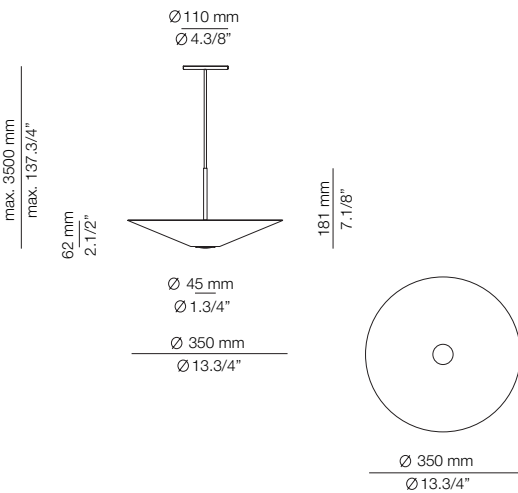

BEL_4145RM - WITH RECESSED CANOPY