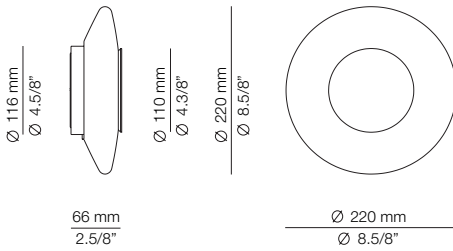

THALES

THA_4080

IP
44

FEATURES / CARACTERÍSTICAS

* LED 6,2W (2700K / Ang. 120° / >90 CRI
350mA) / 230V / Typ 725 lumens
Driver included / Dimmable Triac

FINISHES / ACABADOS

20 METALLIC GOLD
87 BRONZE
96 ANTHRACITE

EURO €

247
247
247

Other dimming options

CASAMBI for TRIAC driver (remote) 671000003
DALI Driver (remote) 671000092

EURO €

97
81