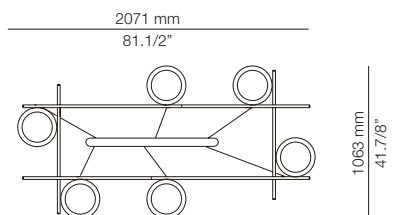

MOO_L92S2T - WITH SURFACE CANOPY

FEATURES / CARACTERÍSTICAS
* LED 6x19W (2700K / Ang.120° / >80CRI 24V) / 100V - 277V / Typ 6x1800 lumens
Driver included / Dimmable 0-10V

FINISHES / ACABADOS
74 WHITE
91 NUDE

EURO €
3069
3069

Other dimming options
CASAMBI for TRIAC driver (remote) 671000003
DALI driver 6 units of 671000101

EURO €
97
612