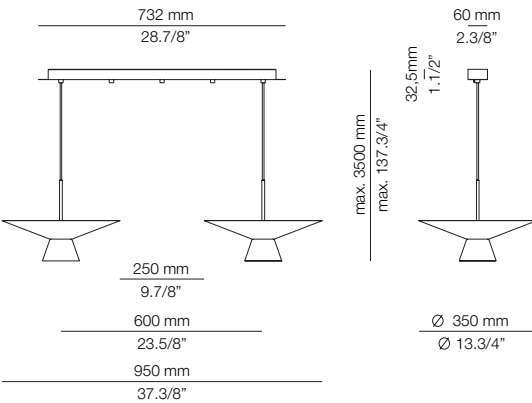

EURO €
 97
 81

BELT

BEL_L73S2MG - WITH SURFACE CANOPY

FEATURES / CARACTERÍSTICAS
 * LED 2x6,2W (Ang. 70° / >90 CRI
 350mA) 230V / Driver included
 Dimmable Triac

FINISHES / ACABADOS
 89 PALE GREEN
 94 CHAMPAGNE
 96 ANTHRACITE