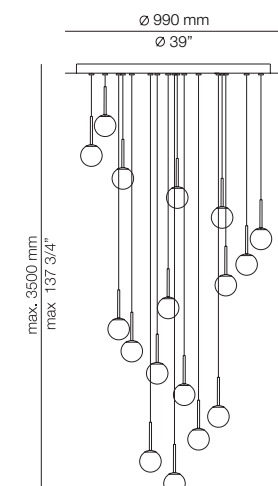

ALFI

ALF_R100S17 - WITH SURFACE CANOPY

FEATURES / CARACTERÍSTICAS

* LED 17x3W (2700K / Ang. 120° / >90 CRI
24V) / 230V / Typ 17x300 lumens
Driver included / Dimmable Triac

FINISHES / ACABADOS

26 BLACK
20 METALLIC GOLD

EURO €

5229
5667

Other dimming options

CASAMBI for TRIAC driver 2 units of 671000003
DALI Driver 2 units of 671000101

EURO €

194
204