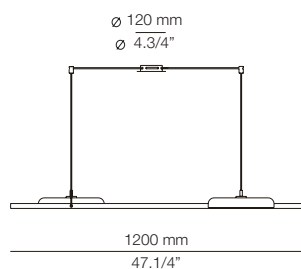

EURO €

97
204