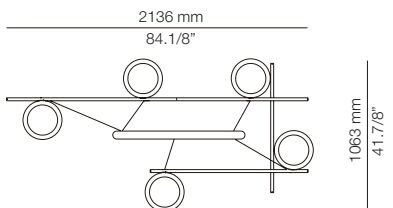

MOO_L92S1D1T - WITH SURFACE CANOPY

FEATURES / CARACTERÍSTICAS
* LED 5x19W (2700K / Ang.120° / >80CRI 24V) / 100V - 277V / Typ 5x1800 lumens
Driver included / Dimmable 0-10V

FINISHES / ACABADOS
74 WHITE
91 NUDE

EURO €
2558
2558

Other dimming options
CASAMBI for TRIAC driver (remote) 671000003
DALI driver 5 units of 671000101

EURO €
97
510