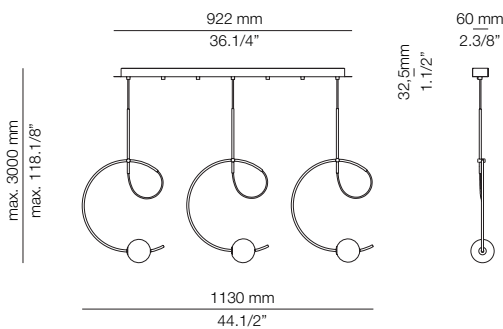

LOOP

LOO_L92S3 - WITH SURFACE CANOPY

FEATURES / CARACTERÍSTICAS

* LED 3x6W (2700K / Ang. 120° / >90 CRI
24V) / 230V / Typ 3x1026 lumens
Driver included / Dimmable Triac

FINISHES / ACABADOS

20 METALLIC GOLD
26 BLACK

EURO €

1590
1472

Other dimming options

CASAMBI for TRIAC driver 671000003
DALI driver 671000101

EURO €

97
102