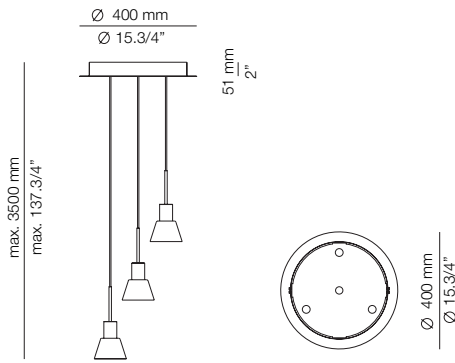

BELT

BEL_R40S3G - WITH SURFACE CANOPY

FEATURES / CARACTERÍSTICAS
* LED 3x6,2W (Ang. 70° / >90 CRI
350mA) 230V / Driver included
Dimmable Triac

FINISHES / ACABADOS
89 PALE GREEN
94 CHAMPAGNE
96 ANTHRACITE

EURO €
1220
1251
1166

W (2700K Typ 3x725 lumens)
M (3000K Typ 3x763 lumens)

Multi-color version available with white canopy
Versión multi-color disponible con canopy blanco

Other dimming options

CASAMBI for TRIAC driver 671000003
DALI Driver 671000092

EURO €
97
81