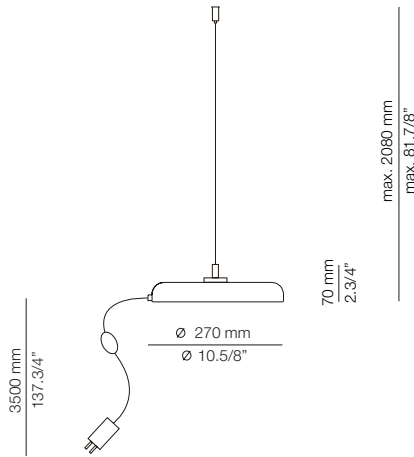

MOOD

MOO_4065 - CEILING SUPPORT