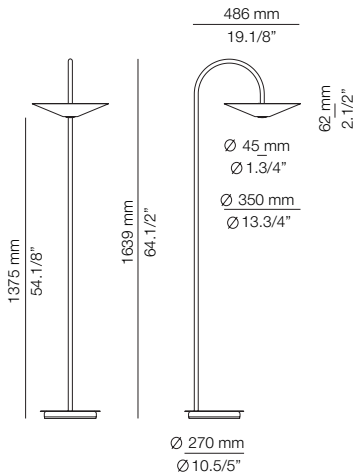

BELT

BEL_4149M

FEATURES / CARACTERÍSTICAS
* LED 6,2W (2700K / Ang. 60° / >90 CRI 350mA) 230V / Typ 725 lumens
Push button dimmer on the head

FINISHES / ACABADOS
89 PALE GREEN
94 CHAMPAGNE
96 ANTHRACITE

FINISHES / ACABADOS	EURO €
89 PALE GREEN	696
94 CHAMPAGNE	715
96 ANTHRACITE	681

Upon request:

(3000K / Typ 763 lumens)
Check lead time + extra cost

Possible shapes without glass shade: