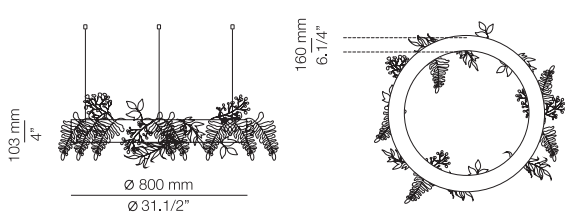

123815262 Vegetation kit	FINISHES / ACABADOS	EURO €
Vegetation kit with artificial greenery included. Not waterproof. Maximum 30kg	26 BLACK	2087