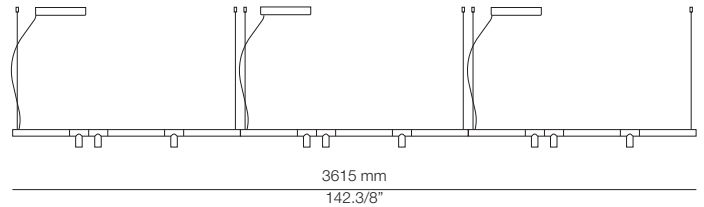

MORSE

MOR_3915S - WITH SURFACE CANOPY

FEATURES / CARACTERÍSTICAS
* LED 3x6,2W (2700K / Ang. 30° / >90 CRI 350mA) 230V / Typ 3x725 lumens
Driver included / Dimmable Triac

FINISHES / ACABADOS
26 BLACK
94 CHAMPAGNE

EURO €
1095
Pending

Other dimming options
CASAMBI for TRIAC driver (remote) 671000003
DALI driver 671000092

EURO €
97
81

6700000100 (x3) - OPTIONAL
3 units of acrylic optic lens 60°
3 unidades de la óptica acrílica 60°

EURO €
15

123915002
Union KIT for more than one Morse
KIT unión para más de una Morse

EURO €
19

MOR_3915R - WITH RECESSED CANOPY

FEATURES / CARACTERÍSTICAS
* LED 3x6,2W (2700K / Ang. 30° / >90 CRI 350mA) 230V / Typ 3x725 lumens
Remote driver included / Dimmable Triac

FINISHES / ACABADOS
Canopy: 26 BLACK
74 WHITE
Body: 26 BLACK
94 CHAMPAGNE

EURO €
1068
Pending

Ø 55mm drill on dropped ceiling
Orificio Ø 55mm en falso techo

Other dimming options
CASAMBI for TRIAC driver (remote) 671000003
DALI driver (remote) 671000092

EURO €
97
81

6700000100 (x3) - OPTIONAL
3 units of acrylic optic lens 60°
3 unidades de la óptica acrílica 60°

EURO €
15

123915002
Union KIT for more than one Morse
KIT unión para más de una Morse

EURO €
19