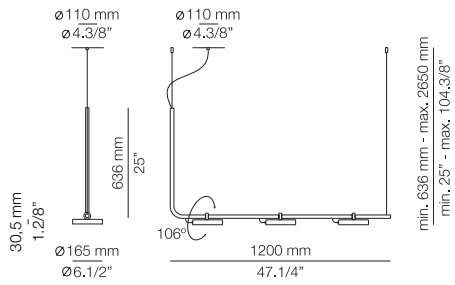

ARO_3541R - WITH RECESSED CANOPY

FEATURES / CARACTERÍSTICAS	FINISHES / ACABADOS	EURO €
* LED 3x10W (2700K / Ang. 85° / >90 CRI 24V) / 230V / Typ 3x1106 lumens Remote driver included / Dimmable Triac	Canopy: 26 BLACK 74 WHITE Body: 26 BLACK	1232

Ø 60mm drill on dropped ceiling
Orificio Ø 60mm en falso techo

Other dimming options	EURO €
CASAMBI for TRIAC driver (remote) 671000003	97
DALI Driver (remote) 671000101	102