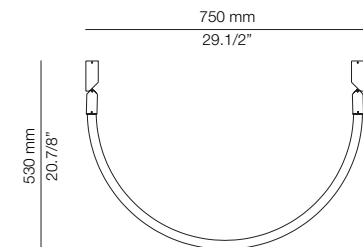

Possible shapes: