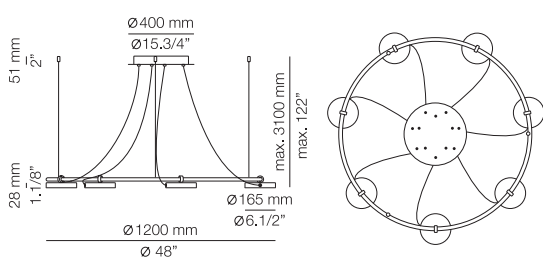

FEATURES / CARACTERÍSTICAS	FINISHES / ACABADOS	EURO €
* LED 7x10W (2700K / Ang. 85° / >90 CRI / 24V) 100V - 277V / Typ 7x1106 lumens Driver included / Dimmable 0-10V	26 BLACK	3231

Other dimming options	EURO €
TRIAC Driver 671000106	212
CASAMBI for TRIAC driver 671000003	97
DALI Driver 671000105	79