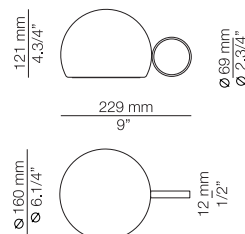

CIRC

CIR_3726X - OUTDOOR

IP
67

FEATURES / CARACTERÍSTICAS

* LED 2,5W (3000K / Ang. 120° / >80 CRI)
5200mAh) 230V / Typ 290 lumens
Polyethylene shade

FINISHES / ACABADOS

In & Out: 26 BLACK
Indoor only: 61 SATIN GOLD

EURO €

298
316

Li on battery / Three position dimming / Remote control
Battery charging time 8-10h / Battery life over 6h at maximum brightness