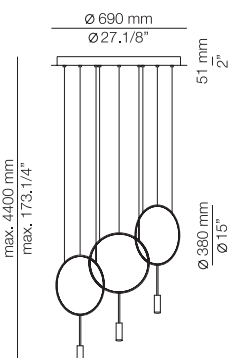

REVOLTA

REV_R70S3S - WITH SURFACE CANOPY

FEATURES / CARACTERÍSTICAS

* LED 3x6,2W (Ang. 60° / >90 CRI 350mA) / 230V
Driver included / Dimmable Triac

W (2700K Typ 3x725 lumens)
M (3000K Typ 3x763 lumens)

Optional, not included:

- Up to 3 acoustic panels 123635XX0X

FINISHES / ACABADOS

Canopy: 26 BLACK
74 WHITE
Body: 26 BLACK
Head: 26 BLACK
61 SATIN GOLD

EURO €

1739

Other dimming options

CASAMBI for TRIAC driver 671000003
DALI driver 671000092

EURO €

97

81

123530XX3 (x3) - OPTIONAL

3 units of embedded optic lens 30°
3 unidades de la óptica encastrada 30°

FINISHES / ACABADOS

26 BLACK
61 SATIN GOLD

EURO €

84

87