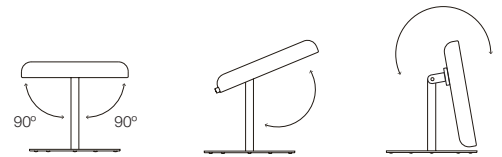

EURO €

509
509

Possible shapes: