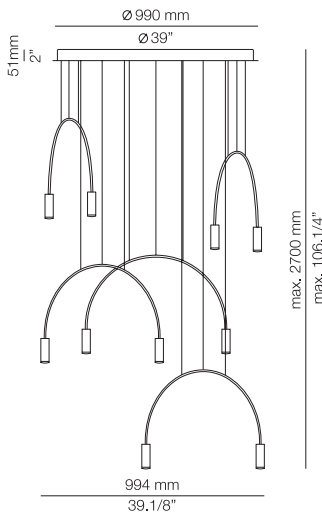

VOLTA

VOL_R100S5D - WITH SURFACE CANOPY

FEATURES / CARACTERÍSTICAS	FINISHES / ACABADOS	EURO €
* LED 10x6,2W (Ang. 60° / >90 CRI / 350mA) 230V / Driver included / Dimmable Triac	Canopy: 26 BLACK 74 WHITE	
W (2700K Typ 10x725 lumens)	Body: 26 BLACK	3217
M (3000K Typ 10x763 lumens)	Head: 26 BLACK 61 SATIN GOLD	3217
	Canopy & Body & Head: 87 BRONZE	3371

Other dimming options	EURO €
CASAMBI for TRIAC driver 671000003	97
DALI driver 5 units of 671000092	405

123530XX3 (x10) - OPTIONAL	FINISHES / ACABADOS	EURO €
10 units of embedded optic lens 30°	26 BLACK	280
10 unidades de la óptica encastrada 30°	61 SATIN GOLD	290
	87 BRONZE	280