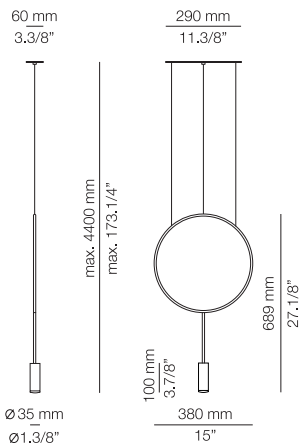

REV 3635R - WITH RECESSED CANOPY

FEATURES / CARACTERÍSTICAS

*LED 6,2W (Ang. 60° / >90 CRI 350mA) / 230V
Remote driver included / Dimmable Triac

FINISHES / ACABADOS

Canopy: 26 BLACK
74 WHITE
Body: 26 BLACK
Head: 26 BLACK
61 SATIN GOLD

EURO €

527

T-3635R-W (2700K Typ 725 lumens)
T-3635R-M (3000K Typ 763 lumens)

Ø 50mm drill on dropped ceiling
Oficio Ø 50mm en falso techo

Other dimming options

CASAMBI for TRIAC driver (remote) 671000003
DALI driver (remote) 671000099

EURO €

97
53

123635XX0 Acoustic panel

$\alpha_w = 0,4$ (Sound absorption indicator)
Ø 380 mm
95% Virgin wool, 5% polyamide

FINISHES / ACABADOS

Acoustic Fabric Panel:
75 BEIGE
90 GREY
95 GREEN

EURO €

304
304
304

Other finishes available, consult our offices

123635XX0A Acoustic panel

$\alpha_w = 0,25$ (Sound absorption indicator)
Ø 380 mm
60% recycled bottles (PET)

FINISHES / ACABADOS

Acoustic Foam Panel:
26 BLACK

EURO €

128

Other finishes available, consult our offices

123530XX3 - OPTIONAL

Embedded optic lens 30°
Óptica encastrada 30°

FINISHES / ACABADOS

26 BLACK
61 SATIN GOLD

EURO €

28
29