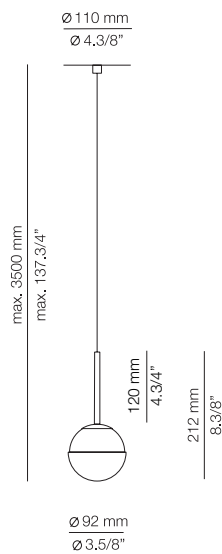

T-3744AR

FEATURES / CARACTERÍSTICAS

* LED 3W (2700K / Ang. 120° / >90 CRI / 24V)
100V - 240V / Typ 300 lumens
Driver included / Non dimmable

FINISHES / ACABADOS

26 BLACK
20 METALLIC GOLD

EURO €

385
404

Other dimming options

TRIAC Driver (remote) 671000068
CASAMBI for TRIAC driver (remote) 671000003
DALI Driver (remote) 671000100

EURO €

48
97
63

ALF_3744AR - WITH RECESSED CANOPY

FEATURES / CARACTERÍSTICAS

* LED 3W (2700K / Ang. 120° / >90 CRI / 24V)
230V / Typ 300 lumens
Remote driver included / Non Dimmable
(Dimmable Triac upon request for min. 3 units)

FINISHES / ACABADOS

Canopy: 26 BLACK
74 WHITE
Body: 26 BLACK
20 METALLIC GOLD

EURO €

384
400

Ø60 mm drill on dropped ceiling
Oficio Ø 60mm en falso techo

Other dimming options

CASAMBI for TRIAC driver (remote) 671000003
DALI Driver (remote) 671000100

EURO €

97
63