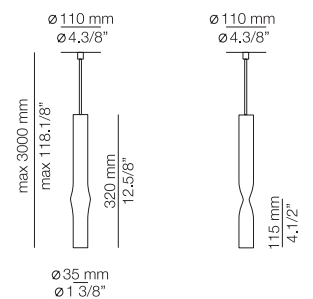

FLO_3734R - WITH RECESSED CANOPY

FEATURES / CARACTERÍSTICAS

* LED 6,2W (2700K / Ang. 90° / >90 CRI 350mA) / 230V / Typ 725 lumens
Remote driver included / Dimmable Triac

FINISHES / ACABADOS

Canopy: 26 BLACK
74 WHITE
Shade: 61 SATIN GOLD
26 BLACK

EURO €

325
304

Other dimming options same as above (remote)

Ø 45mm drill on dropped ceiling
Orificio Ø 45mm en falso techo