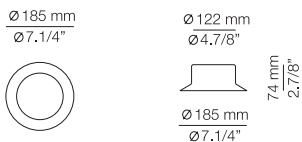

MAINE

MAI_3410

FEATURES / CARACTERÍSTICAS

* LED 10W (2700K / Ang. 90° / >90 CRI)
230V / Typ 870 lumens / Dimmable Triac

FINISHES / ACABADOS

45 METALLIC COPPER
20 METALLIC GOLD

EURO €

291
291

Other dimming options

TRIAC Led DALI Dimmer (remote) 671000001

EURO €

102