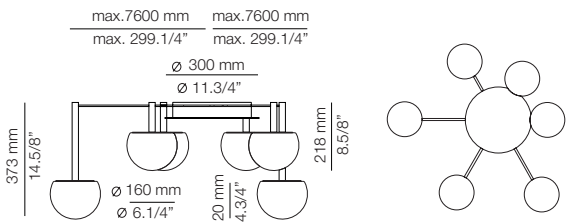

1208

Ø 50mm drill on dropped ceiling
Orificio Ø 50mm en falso techo 

Other dimming options same as above (remote)

CIRC

CIR_R30S4S2M - WITH SURFACE CANOPY

FEATURES

* LED 6x6,2W [2700K / Ang. 120° / >90 CRI 350mA] 230V / Typ 6x725 lumens
Driver included / Dimmable Triac / Glass shade