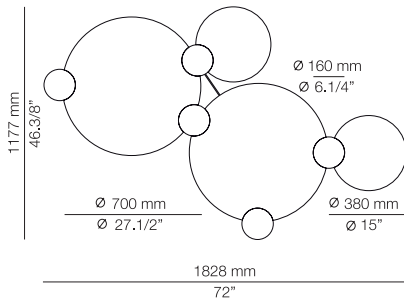

81

CIRC

CIR_3825S

FEATURES / CARACTERÍSTICAS

* LED 5x6,2W (2700K / Ang. 120° / >90 CRI 350mA) 230V / Typ 5x725 lumens
Driver included / Dimmable Triac
Glass shade and acoustic panel

FINISHES / ACABADOS

Canopy: 26 BLACK
Panels: 97 LIGHT GREY