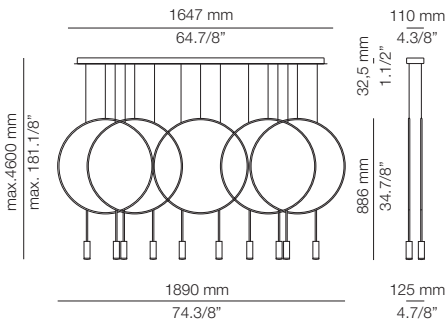

REVOLTA

REV_L165S5D - WITH SURFACE CANOPY

FEATURES / CARACTERÍSTICAS

* LED 10x6,2W (Ang. 60° / >90 CRI 350mA) / 230V
Driver included / Dimmable Triac

W (2700K Typ 10x725 lumens)
M (3000K Typ 10x763 lumens)

Optional, not included:

- Up to 5 acoustic panels 123636XX0X

FINISHES / ACABADOS

Canopy: 26 BLACK
74 WHITE
Body: 26 BLACK
Head: 26 BLACK
61 SATIN GOLD

EURO €

3351

Other dimming options

CASAMBI for TRIAC driver 671000003
DALI driver 5 units of 671000092

EURO €

97

405

123530XX3 (x10) - OPTIONAL

10 units of embedded optic lens 30°
10 unidades de la óptica encastrada 30°

FINISHES / ACABADOS

26 BLACK
61 SATIN GOLD

EURO €

280

290