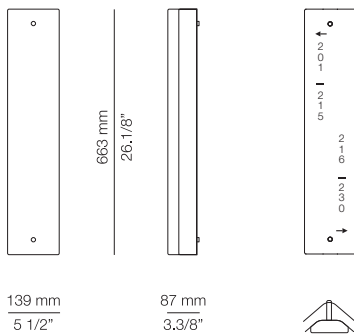

GADA

GAD_3921

FEATURES / CARACTERÍSTICAS
* LED 22W (3000K / Ang. 90° / >90 CRI 500mA) / 230V / Typ 3150 lumens
Dimmable Triac

FINISHES / ACABADOS
Shade: 74 WHITE
Textured vinyl shade:
50 MARBLE
51 CONCRETE
52 WOOD

EURO €
420
474
474
474

Other dimming options

CASAMBI for TRIAC driver 671000003
DALI driver 671000107

EURO €
97
49

Signage

Optional laser-cut signage / Minimum order 13 units
Señalización opcional con láser / Pedido mínimo 13 unidades

EURO €
38