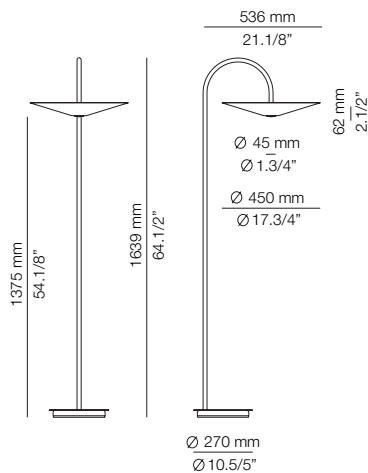

BELT

BEL_4149L

FEATURES / CARACTERÍSTICAS
* LED 6,2W (2700K / Ang. 60° / >90 CRI 350mA) 230V / Typ 725 lumens
Push button dimmer on the head

FINISHES / ACABADOS
89 PALE GREEN
94 CHAMPAGNE
96 ANTHRACITE

FINISHES / ACABADOS	EURO €
89 PALE GREEN	712
94 CHAMPAGNE	732
96 ANTHRACITE	697

Upon request:

(3000K / Typ 763 lumens)
Check lead time + extra cost

Possible shapes without glass shade: