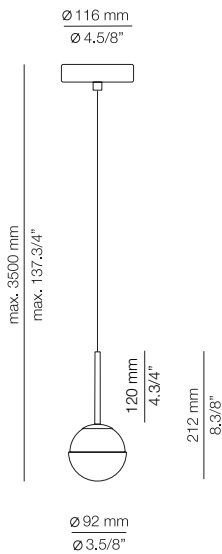

ALFI

ALF_3744AS - WITH SURFACE CANOPY

T-3744AS