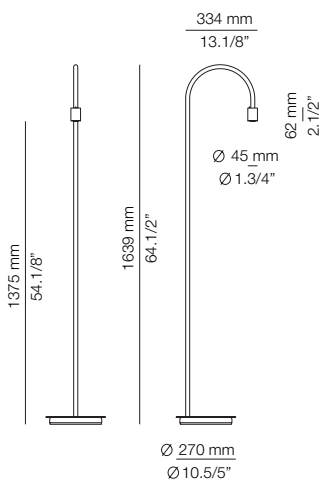

BELT

BEL_4147

FEATURES / CARACTERÍSTICAS
* LED 6W (2700K / Ang. 70° / >90 CRI / 24V)
230V / Typ 1026 lumens
Touch dimmer on the cord
Universal plug

FINISHES / ACABADOS
89 PALE GREEN
94 CHAMPAGNE
96 ANTHRACITE

EURO €
289
292
289

BELT

BEL_4148

FEATURES / CARACTERÍSTICAS
* LED 6,2W (2700K / Ang. 60° / >90 CRI
350mA) 230V / Typ 725 lumens
Push button dimmer on the head

FINISHES / ACABADOS
89 PALE GREEN
94 CHAMPAGNE
96 ANTHRACITE

EURO €
619
635
606

Upon request:
(3000K / Typ 763 lumens)
Check lead time + extra cost