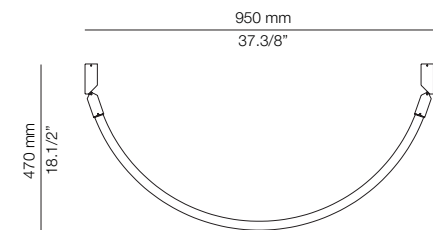

Possible shapes: