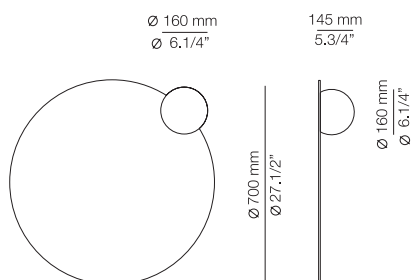

IP
44

FEATURES / CARACTERÍSTICAS

* LED 10W (2700K / Ang. 120° / >90 CRI)
230V / Typ 870 lumens
Dimmable Triac

FINISHES / ACABADOS

00 PLAIN

EURO €

534

Other dimming options

TRIAC Led DALI Dimmer (remote) 671000001

EURO €

102

CIR_3706A - WITH MISTING TREATMENT

IP
44

FEATURES / CARACTERÍSTICAS

* LED 10W (2700K / Ang. 120° / >90 CRI)
230V / Typ 870 lumens
Dimmable Triac

FINISHES / ACABADOS

00 PLAIN

EURO €

671

Mirror with misting treatment
Espejo con sistema anti vaho

Other dimming options

TRIAC Led DALI Dimmer (remote) 671000001

EURO €

102