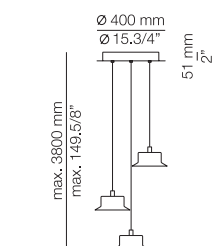

Canopy: 26 BLACK
74 WHITE
Shade: 45 METALLIC COPPER
20 METALLIC GOLD

EURO €

383
383

Other dimming options

TRIAC Led DALI Dimmer (remote) 671000001

EURO €

102

MAINE