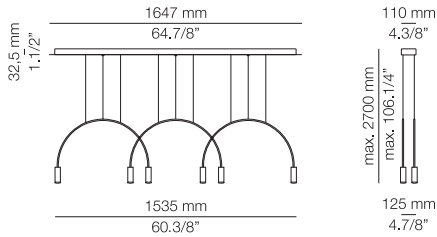

VOLTA

VOL_L165S3D - WITH SURFACE CANOPY

FEATURES / CARACTERÍSTICAS

* LED 6x6,2W (Ang. 60° / >90 CRI / 350mA)
230V / Driver included / Dimmable Triac

W (2700K Typ 6x725 lumens)
M (3000K Typ 6x763 lumens)

FINISHES / ACABADOS

Canopy: 26 BLACK
74 WHITE
Body: 26 BLACK
Head: 26 BLACK
61 SATIN GOLD
Monofinish: 87 BRONZE

EURO €

1832
1832
1920

Other dimming options

CASAMBI for TRIAC driver 671000003
DALI driver 3 units of 671000092

EURO €

97
243

123530XX3 (x6) - OPTIONAL

6 units of embedded optic lens 30°
6 unidades de la óptica encastrada 30°

FINISHES / ACABADOS

26 BLACK or 87 BRONZE
61 SATIN GOLD

EURO €

168
174