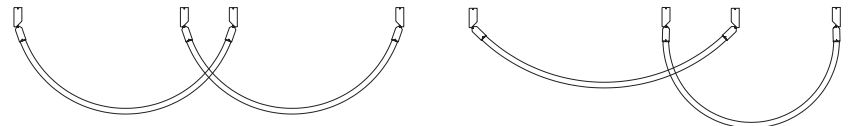

Possible shapes: