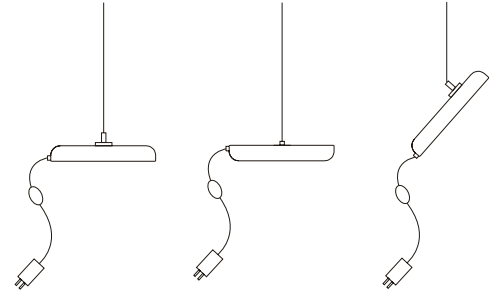

EURO €

398
398

Possible shapes: