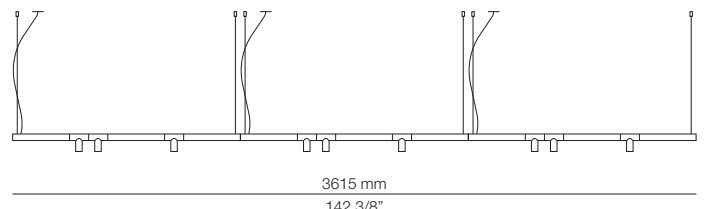

MORSE

MOR_3915S - WITH SURFACE CANOPY

FEATURES / CARACTERÍSTICAS
* LED 3x6,2W (2700K / Ang. 30° / >90 CRI 350mA) 230V / Typ 3x725 lumens
Driver included / Dimmable Triac

FINISHES / ACABADOS
26 BLACK
94 CHAMPAGNE

EURO €
1095
Pending

Other dimming options
CASAMBI for TRIAC driver (remote) 671000003
DALI driver 671000092

EURO €
97
81

6700000100 (x3) - OPTIONAL
3 units of acrylic optic lens 60°
3 unidades de la óptica acrílica 60°

EURO €
15

123915002
Union KIT for more than one Morse
KIT unión para más de una Morse

EURO €
19

MOR_3915R - WITH RECESSED CANOPY

FEATURES / CARACTERÍSTICAS
* LED 3x6,2W (2700K / Ang. 30° / >90 CRI 350mA) 230V / Typ 3x725 lumens
Remote driver included / Dimmable Triac

FINISHES / ACABADOS
Canopy: 26 BLACK
74 WHITE
Body: 26 BLACK
94 CHAMPAGNE

EURO €
1068
Pending

Ø 55mm drill on dropped ceiling
Orificio Ø 55mm en falso techo

Other dimming options
CASAMBI for TRIAC driver (remote) 671000003
DALI driver (remote) 671000092

EURO €
97
81

6700000100 (x3) - OPTIONAL
3 units of acrylic optic lens 60°
3 unidades de la óptica acrílica 60°

EURO €
15

123915002
Union KIT for more than one Morse
KIT unión para más de una Morse

EURO €
19