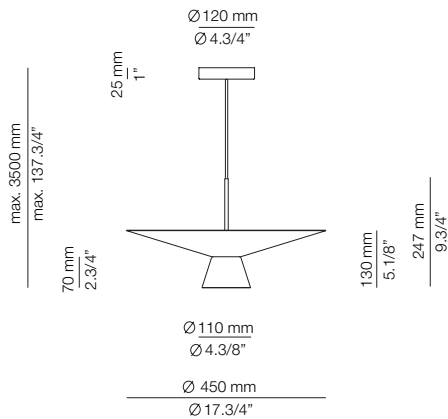

FEATURES / CARACTERÍSTICAS

* LED 6,2W (Ang. 70° / >90 CRI / 350mA)
230V / Driver included / Dimmable Triac

FINISHES / ACABADOS

FINISHES / ACABADOS	EURO €
89 PALE GREEN	452
94 CHAMPAGNE	459
96 ANTHRACITE	446

BEL_4145S-W (2700K Typ 725 lumens)
BEL_4145S-M (3000K Typ 763 lumens)

Other dimming options

CASAMBI for TRIAC driver (remote) 671000003
DALI Driver (remote) 671000099

EURO €

97
53

124145890 Vegetation kit

Vegetation kit with artificial greenery included. Not waterproof. Suitable for pendant with large metal shade.

EURO €

405