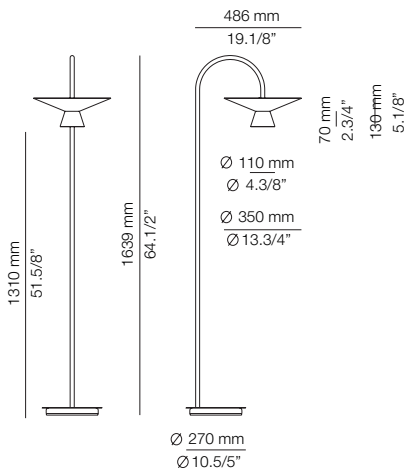

BEL_4149MG

FEATURES / CARACTERÍSTICAS
* LED 6,2W (2700K / Ang. 70° / >90 CRI 350mA) 230V / Typ 725 lumens
Push button dimmer on the head

FINISHES / ACABADOS
89 PALE GREEN
94 CHAMPAGNE
96 ANTHRACITE

FINISHES / ACABADOS	EURO €
89 PALE GREEN	779
94 CHAMPAGNE	798
96 ANTHRACITE	764

Upon request:

(3000K / Typ 763 lumens)
Check lead time + extra cost

Possible shapes with glass shade: