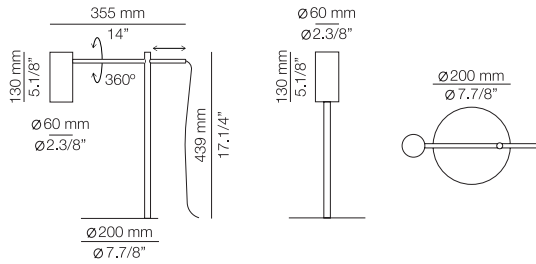

CYL_3907

FEATURES / CARACTERÍSTICAS

LED up to 10W
E14 / 230V
On/Off cord switch

FINISHES / ACABADOS

26 BLACK

EURO €

306

100006400