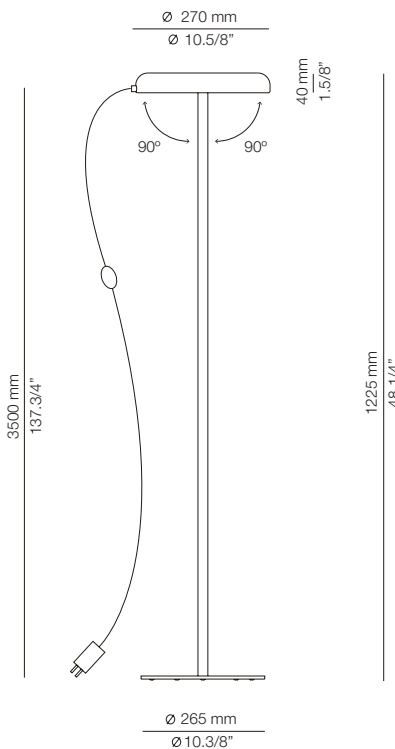

MOOD

MOO_4068 - FLOOR SUPPORT