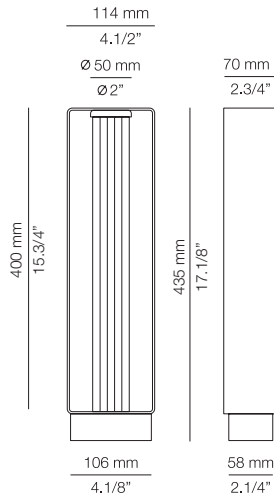

IP
65

FEATURES / CARACTERÍSTICAS
 * LED 6,2W (2700K / Ang. 70° / >90 CRI 350mA) / 100V - 240V / Typ 725 lumens
 Non Dimmable / Hard wired (no plug)
 Transparent pyrex glass

FINISHES / ACABADOS
 87 BRONZE
 96 ANTHRACITE