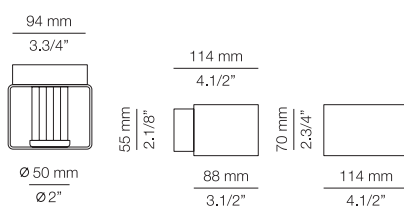

FRAME

FRA_4050 - INDOOR

FEATURES / CARACTERÍSTICAS

* LED 6,2W (2700K / Ang. 70° / >90 CRI
350mA) / 100V - 240V / Typ 725 lumens
Non Dimmable / Transparent pyrex glass

FINISHES / ACABADOS

87 BRONZE
96 ANTHRACITE

EURO €

263
258

Other dimming options

TRIAC driver (remote) 671000061
CASAMBI for TRIAC driver (remote) 671000003
DALI driver (remote) 671000099

EURO €

39
97
53