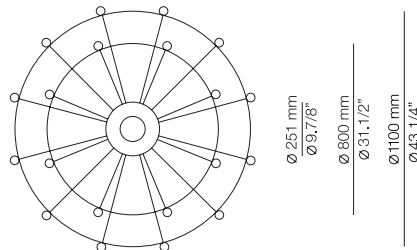

Possible shapes / compositions

LAVERD

LAV_R11S1M1VK - WITH SURFACE CANOPY

FEATURES / CARACTERÍSTICAS

* LED 12x3W up + 12x3W down (2700K
Ang. 60° / >90 CRI / 24V) 100V - 277V
Typ 12x300 lumens up + 12x300 lumens down
Driver included / Dimmable 0-10V
Up and down light

FINISHES / ACABADOS

Canopy: 26 BLACK
Body: 26 BLACK
Head: 26 BLACK
61 SATIN GOLD

EURO €

5347
5606