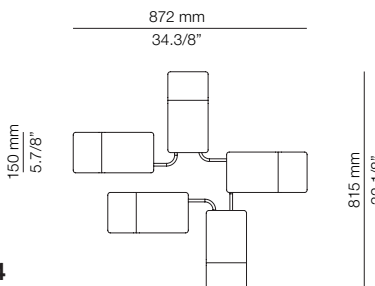

SHAPES

SHA_4100.5

FEATURES / CARACTERÍSTICAS

* LED 5x15W (2700K / Ang. 120° / >90 CRI)
230V / Typ 5x1245 lumens
Dimmable Triac

FINISHES / ACABADOS

Composition:
2 units of 94 CHAMPAGNE
3 units of 87 BRONZE

EURO €

1555

Other dimming options

CASAMBI for TRIAC driver 671000003
TRIAC Led DALI Dimmer (remote) 3 units of 671000001

EURO €

97
306