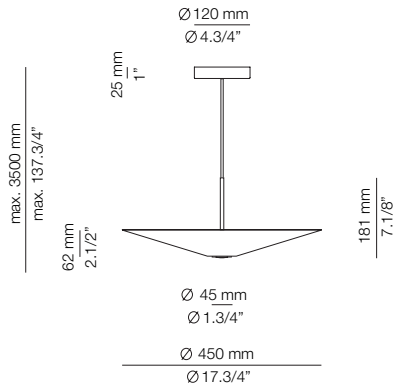

BELT

BEL_4145SL - WITH SURFACE CANOPY

FEATURES / CARACTERÍSTICAS

* LED 6,2W (Ang. 60° / >90 CRI / 350mA)
230V / Driver included / Dimmable Triac

FINISHES / ACABADOS

FINISHES / ACABADOS	EURO €
89 PALE GREEN	369
94 CHAMPAGNE	376
96 ANTHRACITE	363

BEL_4145S-W (2700K Typ 725 lumens)
BEL_4145S-M (3000K Typ 763 lumens)

Other dimming options

CASAMBI for TRIAC driver (remote) 671000003
DALI Driver (remote) 671000099

EURO €

97
53

124145890 Vegetation kit

Vegetation kit with artificial greenery included. Not waterproof. Suitable for pendant with large metal shade.

EURO €

405