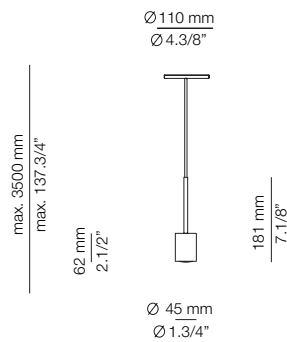

FEATURES / CARACTERÍSTICAS
* LED 6,2W (Ang. 60° / >90 CRI / 350mA)
230V / Remote driver included
Dimmable Triac

BEL_4144R-W (2700K Typ 725 lumens)
BEL_4144R-M (3000K Typ 763 lumens)

FINISHES / ACABADOS	EURO €
Canopy: 26 BLACK	
74 WHITE	
Body: 89 PALE GREEN	260
94 CHAMPAGNE	262
96 ANTHRACITE	257

Ø 45mm drill on dropped ceiling
Orificio Ø 45mm en falso techo

Other dimming options

CASAMBI for TRIAC driver (remote) 671000003
DALI Driver (remote) 671000099

EURO €
97
53