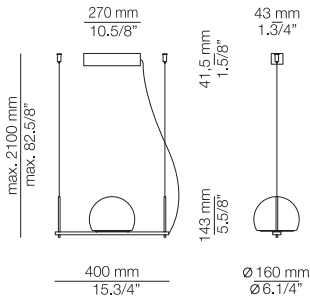

102

CIRC

CIR_3714S - WITH SURFACE CANOPY

FEATURES / CARACTERÍSTICAS
 * LED 6,2W (2700K / Ang. 120°
 >90 CRI / 350mA) / 230V
 Typ 725 lumens
 Driver included / Dimmable Triac
 Glass shade

FINISHES / ACABADOS
 Canopy: 26 BLACK
 74 WHITE
 Body: 61 SATIN GOLD
 26 BLACK
 87 BRONZE