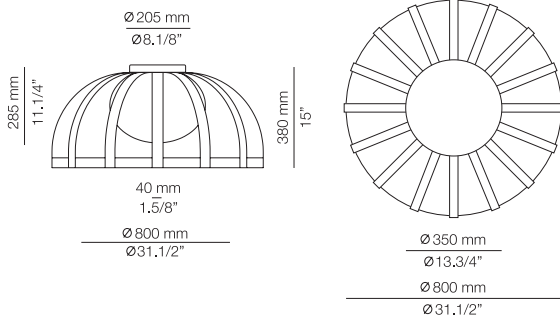

IP
65

FEATURES / CARACTERÍSTICAS

* LED 10W (2700K / Ang. 120° / >90 CRI)
230V / Typ 870 lumens
Dimmable Triac

FINISHES / ACABADOS

55 BEIGE

EURO €

1061

Other dimming options

CASAMBI for TRIAC driver (remote) 671000003
TRIAC Led DALI Dimmer (remote) 671000001

EURO €

97
102

BOLS

BOL_4024X - OUTDOOR