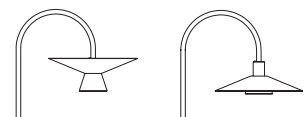

Upon request:

(3000K / Typ 763 lumens)
Check lead time + extra cost

Possible shapes with glass shade: