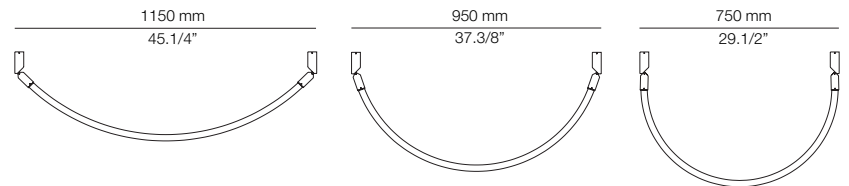

EURO €

102

114002960

Surface mounted canopy with IP/65 junction box. Fits driver.
Florón de superficie con caja de conexiones IP/65 Driver en el interior.

EURO €

142

Three recommended installations for optimal design (1150 mm, 950mm, 750mm)