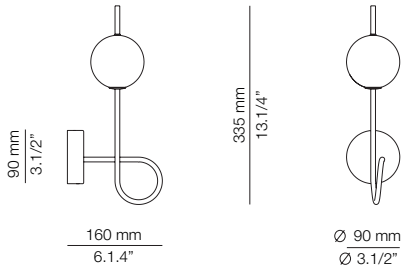

LOOP

LOO_4120

FEATURES / CARACTERÍSTICAS

* LED 6W (2700K / Ang. 120° / >90 CRI
24V) / 230V / Typ 1026 lumens
Driver included / Dimmable Triac

FINISHES / ACABADOS

20 METALLIC GOLD
26 BLACK

EURO €

310
301