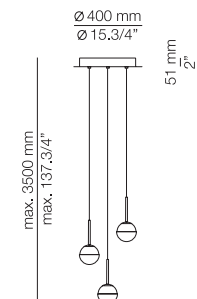

ALFI

ALF_R40S3A - WITH SURFACE CANOPY

FEATURES / CARACTERÍSTICAS

* LED 3x3W (2700K / Ang. 120° / >90 CRI
24V) / 230V / Typ 3x300 lumens
Driver included / Dimmable Triac

FINISHES / ACABADOS

26 BLACK
20 METALLIC GOLD

EURO €

1215
1359

Other dimming options

CASAMBI for TRIAC driver 671000003
DALI Driver 671000101

EURO €

97
102