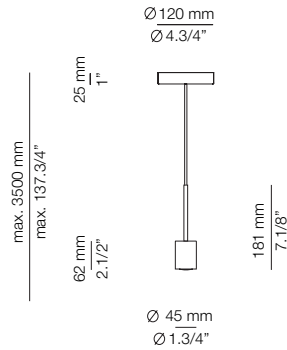

BELT

BEL_4144S - WITH SURFACE CANOPY

FEATURES / CARACTERÍSTICAS
* LED 6,2W (Ang. 60° / >90 CRI / 350mA)
230V / Driver included / Dimmable Triac

BEL_4144S-W (2700K Typ 725 lumens)
BEL_4144S-M (3000K Typ 763 lumens)

FINISHES / ACABADOS	EURO €
89 PALE GREEN	276
94 CHAMPAGNE	279
96 ANTHRACITE	272

Other dimming options

CASAMBI for TRIAC driver (remote) 671000003
DALI Driver (remote) 671000099

EURO €
97
53

BEL_4144R - WITH RECESSED CANOPY