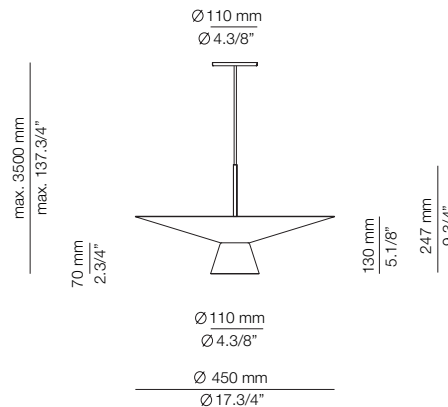

BEL_4145RLG - WITH RECESSED CANOPY

FEATURES / CARACTERÍSTICAS

* LED 6,2W (Ang. 70° / >90 CRI / 350mA)
230V / Remote driver included
Dimmable Triac

FINISHES / ACABADOS

FINISHES / ACABADOS	EURO €
Canopy: 26 BLACK	
74 WHITE	
Body: 89 PALE GREEN	436
94 CHAMPAGNE	442
96 ANTHRACITE	431

BEL_4145R-W (2700K Typ 725 lumens)
BEL_4145R-M (3000K Typ 763 lumens)

Ø 45mm drill on dropped ceiling
Orificio Ø 45mm en falso techo

Possible shapes with glass shade:

Other dimming options same as above (remote)