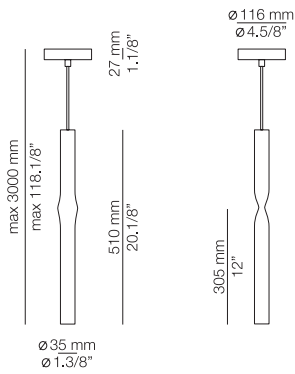

FLOW

FLO_3736S - WITH SURFACE CANOPY

FEATURES / CARACTERÍSTICAS

* LED 6,2W (2700K / Ang. 90° / >90 CRI
350mA) / 100V - 240V / Typ 725 lumens
Driver included / Non dimmable

FINISHES / ACABADOS

Canopy: 26 BLACK
74 WHITE
Shade: 61 SATIN GOLD
26 BLACK

EURO €

363
347

Other dimming options

TRIAC driver (remote) 671000061
CASAMBI for TRIAC driver (remote) 671000003
DALI driver (remote) 671000099

EURO €

39
97
53