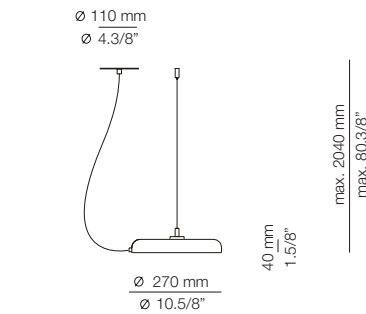

MOOD

MOO_4064S - WITH SURFACE CANOPY

FEATURES / CARACTERÍSTICAS

* LED 19W (2700K / Ang.120° / >80CRI
24V) / 230V / Typ 1800 lumens
Driver included / Dimmable Triac

FINISHES / ACABADOS

74 WHITE
91 NUDE

EURO €

483
483

Other dimming options

CASAMBI for TRIAC driver (remote) 671000003
DALI driver (remote) 671000101

EURO €

97
102

Possible shapes:

MOO_4064R - WITH RECESSED CANOPY

FEATURES / CARACTERÍSTICAS

* LED 19W (2700K / Ang.120° / >80CRI
24V) / 230V / Typ 1800 lumens
Remote driver included / Dimmable Triac

FINISHES / ACABADOS

74 WHITE
91 NUDE

EURO €

408
408

Ø 60mm drill on dropped ceiling
Orificio Ø 60mm en falso techo

Other dimming options

CASAMBI for TRIAC driver (remote) 671000003
DALI driver (remote) 671000101

EURO €

97
102

MOOD

MOO_4062S - WITH SURFACE CANOPY

FEATURES / CARACTERÍSTICAS

* LED 2x19W (2700K / Ang.120° / >80CRI
24V) / 230V / Typ 2x1800 lumens
Driver included / Dimmable Triac

FINISHES / ACABADOS

74 WHITE
91 NUDE

EURO €

1058
1058

Other dimming options

CASAMBI for TRIAC driver (remote) 671000003
DALI driver 2 units of 671000101

EURO €

97
204

MOO_4062R - WITH RECESSED CANOPY

FEATURES / CARACTERÍSTICAS

* LED 2x19W (2700K / Ang.120° / >80CRI
24V) / 230V / Typ 2x1800 lumens
Remote driver included / Dimmable Triac

FINISHES / ACABADOS

74 WHITE
91 NUDE

EURO €

945
945

Ø 60mm drill on dropped ceiling
Orificio Ø 60mm en falso techo

Other dimming options

CASAMBI for TRIAC driver (remote) 671000003
DALI driver (remote) 2 units of 671000101

EURO €

97
204

MOO_L92S2D - WITH SURFACE CANOPY

FEATURES / CARACTERÍSTICAS

* LED 4x19W (2700K / Ang.120° / >80CRI
24V) / 230V / Typ 4x1800 lumens
Driver included / Dimmable 0-10V

FINISHES / ACABADOS

74 WHITE
91 NUDE

EURO €

1831
1831

Other dimming options

CASAMBI for TRIAC driver (remote) 671000003
DALI driver 4 units of 671000101