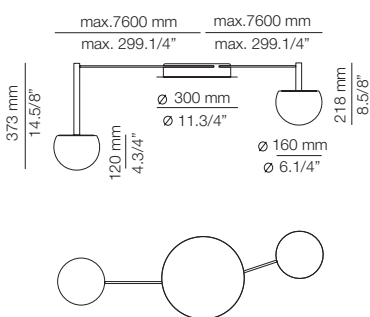

CIRC

CIR_R3OS1S1M - WITH SURFACE CANOPY

FEATURES

* LED 2x6,2W (2700K / Ang. 120° / >90 CRI 350mA) 230V / Typ 2x725 lumens
Driver included / Dimmable Triac
Glass shade

FINISHES / ACABADOS

26 BLACK

EURO €

762

Other dimming options

CASAMBI for TRIAC driver 671000003
DALI Driver 671000092

EURO €

97
81