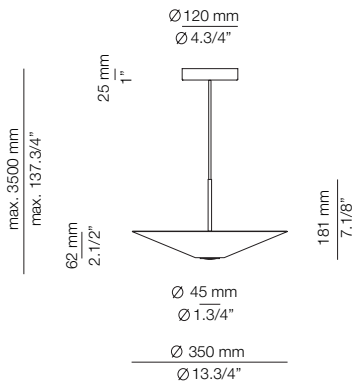

BELT

BEL_4145SM - WITH SURFACE CANOPY