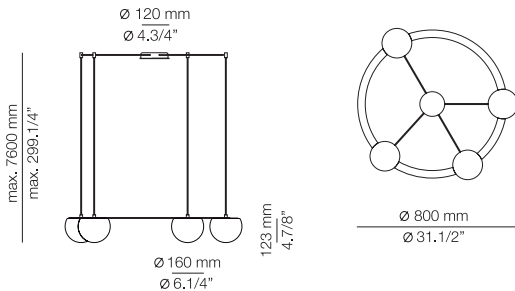

CP CIR_3815R - WITH RECESSED CANOPY

FEATURES / CARACTERÍSTICAS

* LED 4x6,2W (2700K / Ang. 120° / >90 CRI 350mA) 230V / Typ 4x725 lumens
Remote driver included / Dimmable Triac
Glass shade

FINISHES / ACABADOS

Canopy: 26 BLACK
Ring: 26 BLACK
61 SATIN GOLD

EURO €

1246
1445

Other dimming options same as above (remote)

Ø 50mm drill on dropped ceiling
Orificio Ø 50mm en falso techo

CIRC

CIR_3816S - WITH SURFACE CANOPY