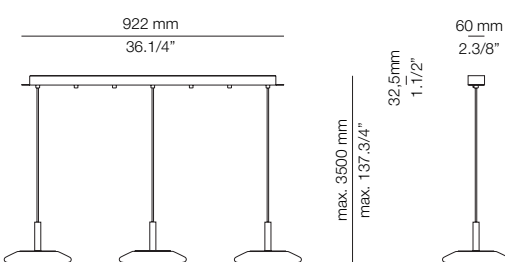

THALES

THA_L92S3 - WITH SURFACE CANOPY

FEATURES / CARACTERÍSTICAS

* LED 3x9W (2700K / Ang. 120° / >90 CRI
350mA) 230V / Typ 3x1430 lumens
Driver included / Dimmable Triac

FINISHES / ACABADOS

20 METALLIC GOLD
87 BRONZE
96 ANTHRACITE

EURO €

1224
1172
1143

Other dimming options

CASAMBI for TRIAC driver 671000003
DALI driver 3 units of 671000092

EURO €

97
243