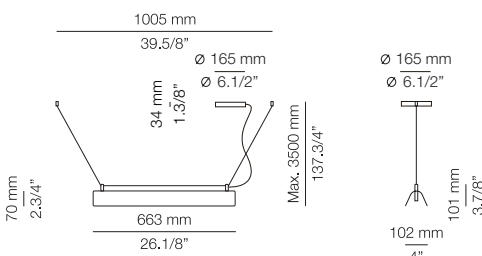

GADA

GAD_3924S - WITH SURFACE CANOPY

FEATURES / CARACTERÍSTICAS
* LED 22W (3000K / Ang. 90° / >90 CRI 500mA) / 230V / Typ 3150 lumens
Driver included / Dimmable Triac

FINISHES / ACABADOS
Shade: 74 WHITE
Textured vinyl shade:
50 MARBLE
51 CONCRETE
52 WOOD

EURO €
553
606
606
606

Other dimming options

CASAMBI for TRIAC driver (remote) 671000003
DALI driver (remote) 671000107

EURO €
97
49