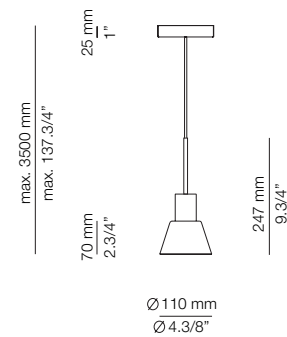

BEL_4144SG - WITH SURFACE CANOPY

FEATURES / CARACTERÍSTICAS
* LED 6,2W (Ang. 70° / >90 CRI / 350mA)
230V / Driver included / Dimmable Triac

BEL_4144S-W (2700K Typ 725 lumens)
BEL_4144S-M (3000K Typ 763 lumens)

FINISHES / ACABADOS	EURO €
89 PALE GREEN	359
94 CHAMPAGNE	362
96 ANTHRACITE	355

Other dimming options

CASAMBI for TRIAC driver (remote) 671000003
DALI Driver (remote) 671000099

EURO €
97
53