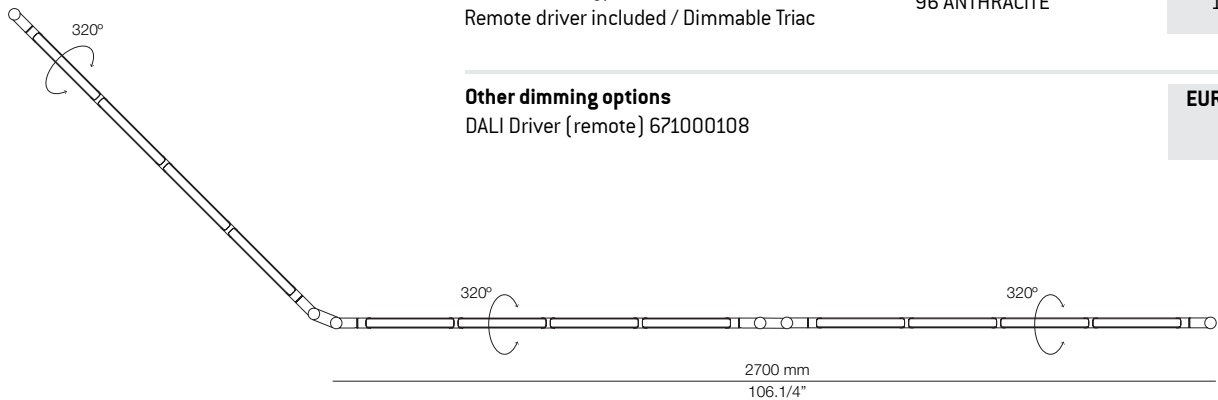

ARC 4000X3

* LED 3x12W (2700K / Ang. 120° / >90 CRI 24V) / 230V / Typ 3x1092 lumens
Remote driver included / Dimmable Triac

FINISHES / ACABADOS
96 ANTHRACITE

EURO €
1907

Other dimming options
DALI Driver (remote) 671000108

EURO €
52