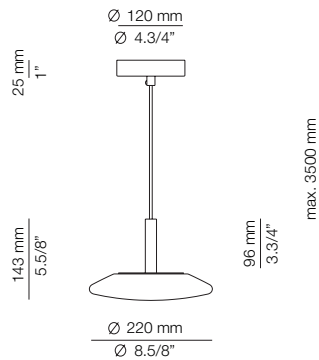

THALES

THA_4085S - WITH SURFACE CANOPY

IP
20

FEATURES / CARACTERÍSTICAS

* LED 9W (2700K / Ang. 120° / >90 CRI
350mA) 230V / Typ 1430 lumens
Driver included / Dimmable Triac

FINISHES / ACABADOS

20 METALLIC GOLD
87 BRONZE
96 ANTHRACITE

EURO €

389
391
385

Other dimming options

CASAMBI for TRIAC driver (remote) 671000003
DALI Driver (remote) 671000092

EURO €

97
81

THA_4085R - WITH RECESSED CANOPY