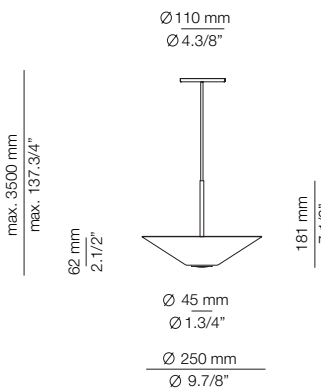

BEL_4145RS - WITH RECESSED CANOPY

FEATURES / CARACTERÍSTICAS

* LED 6,2W (Ang. 60° / >90 CRI / 350mA)
230V / Remote driver included
Dimmable Triac

FINISHES / ACABADOS

Canopy: 26 BLACK	
74 WHITE	
Body: 89 PALE GREEN	322
94 CHAMPAGNE	327
96 ANTHRACITE	318

BEL_4145R-W (2700K Typ 725 lumens)
BEL_4145R-M (3000K Typ 763 lumens)

Other dimming options same as above (remote)

Ø 45mm drill on dropped ceiling
Orificio Ø 45mm en falso techo

Possible shapes without glass shade: