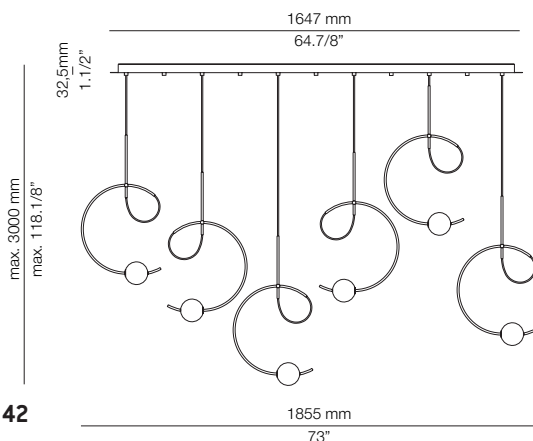

LOOP

LOO_L165S6 - WITH SURFACE CANOPY

FEATURES / CARACTERÍSTICAS

* LED 6x6W (2700K / Ang. 120° / >90 CRI
24V) / 230V / Typ 6x1026 lumens
Driver included / Dimmable Triac

FINISHES / ACABADOS

20 METALLIC GOLD
26 BLACK

EURO €

3063
2836

Other dimming options

CASAMBI for TRIAC driver 671000003
DALI driver 2 units of 671000101

EURO €

97
204