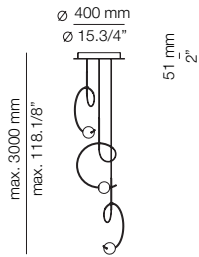

LOOP

LOO_R40S3 - WITH SURFACE CANOPY

FEATURES / CARACTERÍSTICAS

* LED 3x6W (2700K / Ang. 120° / >90 CRI
24V) / 230V / Typ 3x1026 lumens
Driver included / Dimmable Triac

FINISHES / ACABADOS

20 METALLIC GOLD
26 BLACK

EURO €

1685
1535

Other dimming options

CASAMBI for TRIAC driver 671000003
DALI driver 671000101

EURO €

97
102