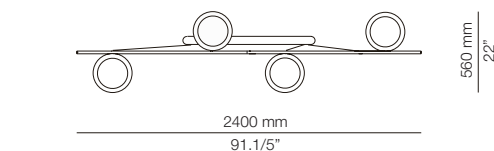

EURO €

97
408