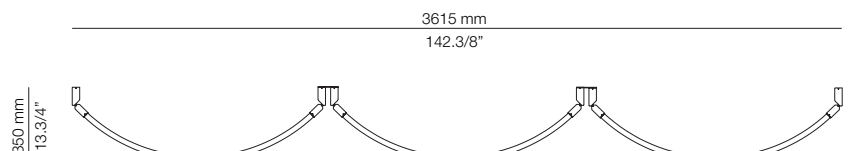

ARO **ARO_3541S - WITH SURFACE CANOPY**

FEATURES / CARACTERÍSTICAS	FINISHES / ACABADOS	EURO €
* LED 3x10W (2700K / Ang. 85° / >90 CRI 24V) / 230V / Typ 3x1106 lumens Driver included / Dimmable Triac	Canopy: 26 BLACK 74 WHITE Body: 26 BLACK	1307