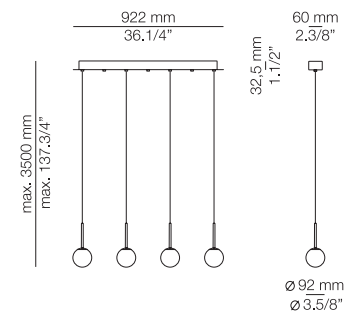

ALFI

ALF_L92S4 - WITH SURFACE CANOPY

FEATURES / CARACTERÍSTICAS

* LED 4x3W (2700K / Ang. 120° / >90 CRI
24V) / 230V / Typ 4x300 lumens
Driver included / Dimmable Triac

FINISHES / ACABADOS

26 BLACK
20 METALLIC GOLD

EURO €

1287
1383

Other dimming options

CASAMBI for TRIAC driver 671000003
DALI Driver 671000101

EURO €

97
102