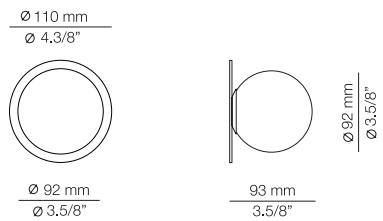

ALF_3740R - WITH RECESSED CANOPY

FEATURES / CARACTERÍSTICAS

* LED 3W (2700K / Ang. 120° / >90 CRI
350mA) / 230V / Typ 350 lumens
Remote driver included / Dimmable Triac

FINISHES / ACABADOS

26 BLACK
20 METALLIC GOLD

EURO €

218
225

Ø40 mm drill on dry wall
Orificio Ø40 mm en pared de pladur

Other dimming options

CASAMBI for TRIAC driver (remote) 671000003
DALI Driver (remote) 671000099

EURO €

97
53