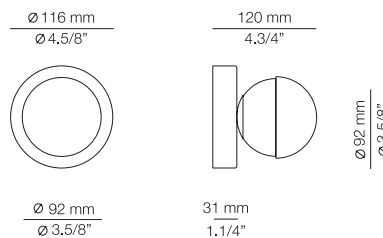

ALFI

ALF_3740AS - WITH SURFACE CANOPY

FEATURES / CARACTERÍSTICAS

* LED 3W (2700K / Ang. 120° / >90 CRI
350mA) / 100V -240V / Typ 350 lumens
Driver included / Non dimmable

FINISHES / ACABADOS

26 BLACK
20 METALLIC GOLD

EURO €

260
274

Other dimming options

TRIAC Driver (remote) 671000076
CASAMBI for TRIAC driver (remote) 671000003
DALI Driver (remote) 671000099

EURO €

20
97
53