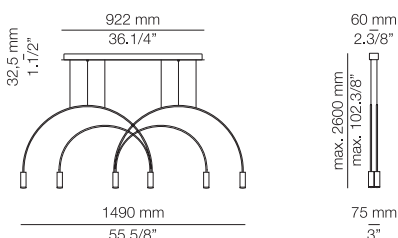

VOLTA

VOL_L92S2T - WITH SURFACE CANOPY

FEATURES / CARACTERÍSTICAS

* LED 6x6,2W (Ang. 60° / >90 CRI / 350mA)
230V / Driver included / Dimmable Triac

W (2700K Typ 6x725 lumens)
M (3000K Typ 6x763 lumens)

FINISHES / ACABADOS

Canopy: 26 BLACK
74 WHITE
Body: 26 BLACK
Head: 26 BLACK
61 SATIN GOLD
Canopy & Body & Head:
87 BRONZE

EURO €

1569
1569
1649

Other dimming options

CASAMBI for TRIAC driver 671000003
DALI driver 2 units of 671000092

EURO €

97
162

123530XX3 (x6) - OPTIONAL

6 units of embedded optic lens 30°
6 unidades de la óptica encastrada 30°

FINISHES / ACABADOS

26 BLACK
61 SATIN GOLD
87 BRONZE

EURO €

168
174
168