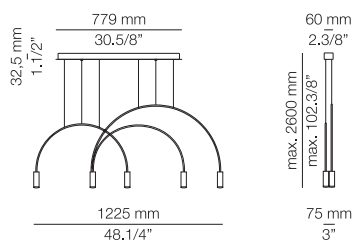

VOLTA

VOL_L78S1D1T - WITH SURFACE CANOPY

FEATURES / CARACTERÍSTICAS

* LED 5x6,2W (Ang. 60° / >90 CRI / 350mA)
230V / Driver included / Dimmable Triac

W (2700K Typ 5x725 lumens)
M (3000K Typ 5x763 lumens)

FINISHES / ACABADOS

Canopy: 26 BLACK
74 WHITE
Body: 26 BLACK
Head: 26 BLACK
61 SATIN GOLD
Canopy & Body & Head:
87 BRONZE

EURO €

1391
1391
1460

Other dimming options

CASAMBI for TRIAC driver 671000003
DALI driver 2 units of 671000092

EURO €

97
162

123530XX3 (x5) - OPTIONAL

5 units of embedded optic lens 30°
5 unidades de la óptica encastrada 30°

FINISHES / ACABADOS

26 BLACK
61 SATIN GOLD
87 BRONZE

EURO €

140
145
140