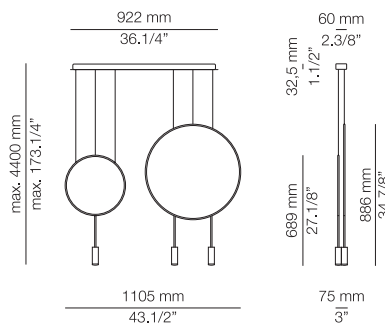

REVOLTA

REV_L92S1S1D - WITH SURFACE CANOPY

FEATURES / CARACTERÍSTICAS

* LED 3x6,2W (Ang. 60° / >90 CRI 350mA) / 230V
Driver included / Dimmable Triac

W (2700K Typ 3x725 lumens)
M (3000K Typ 3x763 lumens)

Optional, not included:

- 1 acoustic panel 123635XX0X
- 1 acoustic panel 123636XX0X

FINISHES / ACABADOS

Canopy: 26 BLACK
74 WHITE
Body: 26 BLACK
Head: 26 BLACK
61 SATIN GOLD

EURO €

1255

Other dimming options

CASAMBI for TRIAC driver 671000003
DALI driver 671000092

EURO €

97

81

123530XX3 (x3) - OPTIONAL

3 units of embedded optic lens 30°
3 unidades de la óptica encastrada 30°

FINISHES / ACABADOS

26 BLACK
61 SATIN GOLD

EURO €

84

87