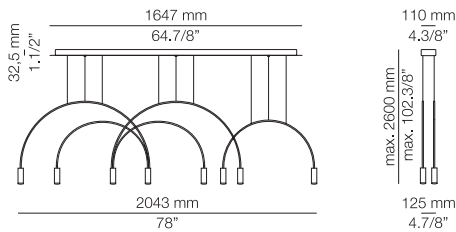

VOLTA

VOL_L165S1D2T - WITH SURFACE CANOPY

FEATURES / CARACTERÍSTICAS

* LED 8x6,2W (Ang. 60° / >90 CRI / 350mA)
230V / Driver included / Dimmable Triac

W (2700K Typ 8x725 lumens)
M (3000K Typ 8x763 lumens)

FINISHES / ACABADOS

Canopy: 26 BLACK
74 WHITE
Body: 26 BLACK
Head: 26 BLACK
61 SATIN GOLD
Monofinish: 87 BRONZE

EURO €

2188
2188
2298

Other dimming options

CASAMBI for TRIAC driver 671000003
DALI driver 3 units of 671000092

EURO €

97
243

123530XX3 (x8) - OPTIONAL

8 units of embedded optic lens 30°
8 unidades de la óptica encastrada 30°

FINISHES / ACABADOS

26 BLACK or 87 BRONZE
61 SATIN GOLD

EURO €

224
232