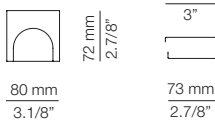

32 mm
1.1/4"

124051960 VEGETATION KIT

KIT for greenery. Plants not included.
KIT de vegetación para plantas. Plantas no incluidas.

EURO €
34