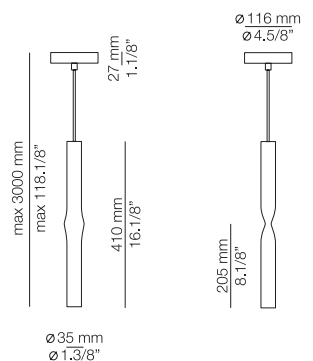

FLOW

FLO_3735S - WITH SURFACE CANOPY

FEATURES / CARACTERÍSTICAS

* LED 6,2W (2700K / Ang. 90° / >90 CRI 350mA) / 100V - 240V / Typ 725 lumens
Driver included / Non dimmable

FINISHES / ACABADOS

Canopy: 26 BLACK
74 WHITE
Shade: 61 SATIN GOLD
26 BLACK

EURO €

359
337

Other dimming options

TRIAC driver (remote) 671000061
CASAMBI for TRIAC driver (remote) 671000003
DALI driver (remote) 671000099

EURO €

39
97
53