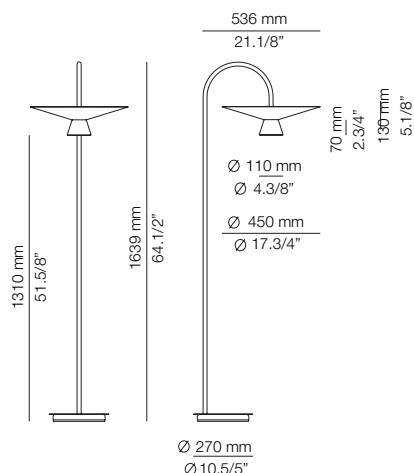

BEL_4149LG

FEATURES / CARACTERÍSTICAS
* LED 6,2W (2700K / Ang. 70° / >90 CRI 350mA) 230V / Typ 725 lumens
Push button dimmer on the head

FINISHES / ACABADOS
89 PALE GREEN
94 CHAMPAGNE
96 ANTHRACITE

FINISHES / ACABADOS	EURO €
89 PALE GREEN	795
94 CHAMPAGNE	815
96 ANTHRACITE	780

Upon request:

(3000K / Typ 763 lumens)
Check lead time + extra cost

Possible shapes with glass shade: