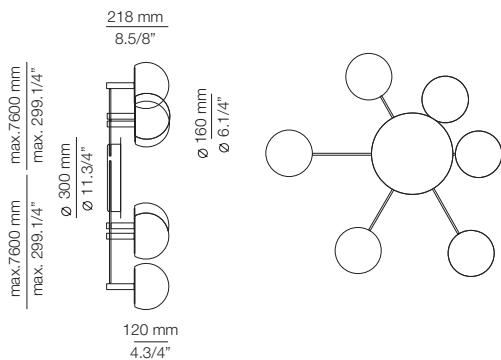

FEATURES

* LED 6x6,2W (2700K / Ang. 120° / >90 CRI 350mA) 230V / Typ 6x725 lumens
Driver included / Dimmable Triac
Glass shade

FINISHES / ACABADOS

26 BLACK

EURO €

1925

Other dimming options

CASAMBI for TRIAC driver 671000003
DALI Driver 2 units of 671000092

EURO €

97

162

CIRC

123815263 - SUSPENSION FLOWER POT KIT