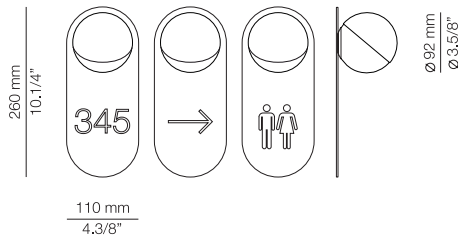

ALFI

ALF_3741R - WITH RECESSED CANOPY

FEATURES / CARACTERÍSTICAS

* LED 3W (2700K / Ang. 120° / >90 CRI 350mA) / 230V / Typ 350 lumens
Remote driver included / Dimmable Triac

FINISHES / ACABADOS

26 BLACK
20 METALLIC GOLD

EURO €

370
382

Ø40 mm drill on dry wall
Orificio Ø40 mm en pared de pladur

Minimum order 13 units
Pedido mínimo 13 unidades

Other dimming options

CASAMBI for TRIAC driver (remote) 671000003
DALI Driver (remote) 671000099

EURO €

97
53