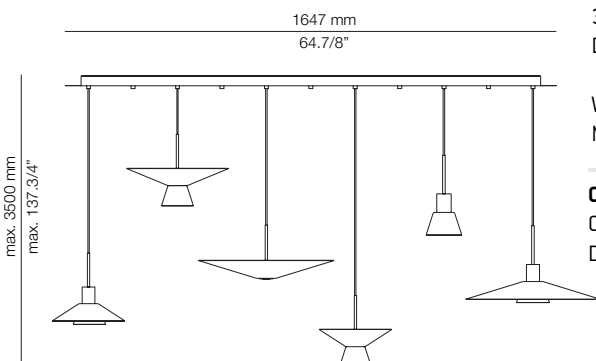

FEATURES / CARACTERÍSTICAS
* LED 6x6,2W (Ang. 70° / >90 CRI
350mA) 230V / Driver included
Dimmable Triac

FINISHES / ACABADOS
89 PALE GREEN
94 CHAMPAGNE
96 ANTHRACITE

EURO €
2472
2530
2380

W (2700K Typ 6x725 lumens)
M (3000K Typ 6x763 lumens)

Multi-color version available with white canopy
Versión multi-color disponible con canopy blanco

Other dimming options

CASAMBI for TRIAC driver 671000003
DALI Driver 2 units of 671000092

EURO €
97
162