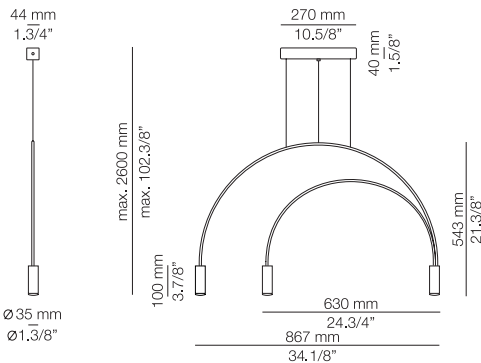

VOLTA

VOL_3536S - WITH SURFACE CANOPY

FEATURES / CARACTERÍSTICAS

* LED 3x6,2W (Ang. 60° / >90 CRI / 350mA)
230V / Driver included / Dimmable Triac

T-3536S-W (2700K Typ 3x725 lumens)
T-3536S-M (3000K Typ 3x763 lumens)

FINISHES / ACABADOS

Canopy & Body: 26 BLACK
Head: 26 BLACK
61 SATIN GOLD

Canopy & Body & Head:
87 BRONZE

EURO €

772
772

811

Other dimming options

CASAMBI for TRIAC driver (remote) 671000003
DALI driver (remote) 671000092

EURO €

97
81

123530XX3 (x3) - OPTIONAL

3 units of embedded optic lens 30°
3 unidades de la óptica encastrada 30°

FINISHES / ACABADOS

26 BLACK
61 SATIN GOLD
87 BRONZE

EURO €

84
87
84