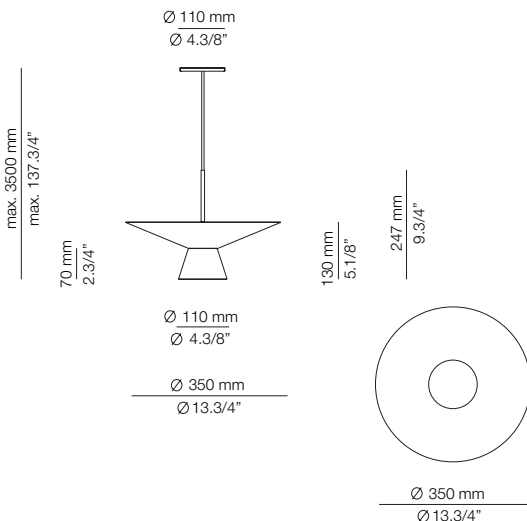

FEATURES / CARACTERÍSTICAS

* LED 6,2W (Ang. 70° / >90 CRI / 350mA)
230V / Remote driver included
Dimmable Triac

FINISHES / ACABADOS

FINISHES / ACABADOS	EURO €
Canopy: 26 BLACK 74 WHITE	
Body: 89 PALE GREEN	420
94 CHAMPAGNE	425
96 ANTHRACITE	415