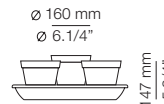

FLOWER POT SET

Ø160mm
124028XX4
Includes 3 flower pots + tray

FINISHES / ACABADOS

59 TERRACOTTA

96 ANTHRACITE

EURO €

61

61