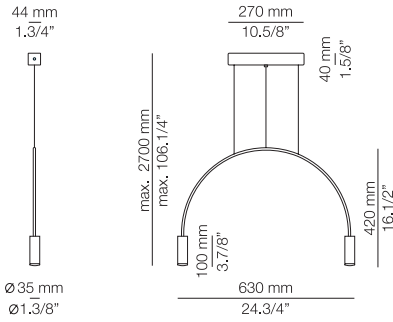

VOLTA

VOL_3535S - WITH SURFACE CANOPY

FEATURES / CARACTERÍSTICAS

* LED 2x6,2W (Ang. 60° / >90 CRI / 350mA)
230V / Driver included / Dimmable Triac

T-3535S-W (2700K Typ 2x725 lumens)
T-3535S-M (3000K Typ 2x763 lumens)

FINISHES / ACABADOS

Canopy & Body: 26 BLACK
Head: 26 BLACK
61 SATIN GOLD

Canopy & Body & Head:
87 BRONZE

EURO €

594
594

622

Other dimming options

CASAMBI for TRIAC driver (remote) 671000003
DALI driver (remote) 671000092

EURO €

97
81

123530XX3 (x2) - OPTIONAL

2 units of embedded optic lens 30°
2 unidades de la óptica encastrada 30°

FINISHES / ACABADOS

26 BLACK
61 SATIN GOLD
87 BRONZE

EURO €

56
58
56