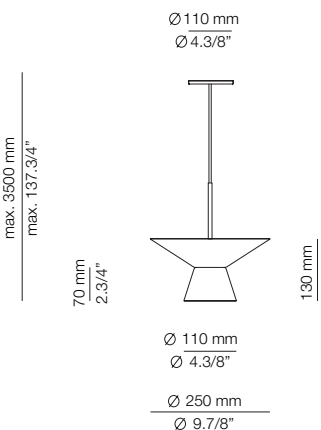

BEL_4145RSG - WITH RECESSED CANOPY

FEATURES / CARACTERÍSTICAS

* LED 6,2W (Ang. 70° / >90 CRI / 350mA)
230V / Remote driver included
Dimmable Triac

FINISHES / ACABADOS

Canopy: 26 BLACK	
74 WHITE	
Body: 89 PALE GREEN	405
94 CHAMPAGNE	410
96 ANTHRACITE	401

BEL_4145R-W (2700K Typ 725 lumens)
BEL_4145R-M (3000K Typ 763 lumens)

Other dimming options same as above (remote)

Ø 45mm drill on dropped ceiling
Orificio Ø 45mm en falso techo

Possible shapes with glass shade: