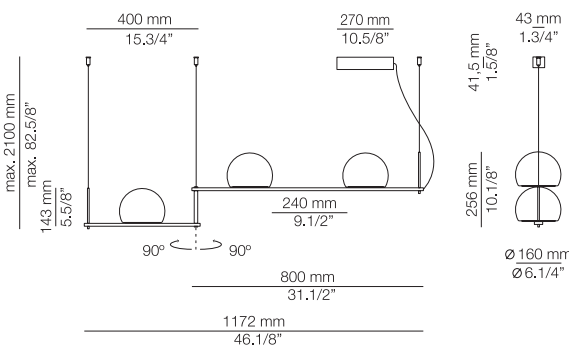

CIRC

CIR_3716S - WITH SURFACE CANOPY

FEATURES / CARACTERÍSTICAS
* LED 3x6,2W (2700K / Ang. 120°
>90 CRI / 350mA) / 230V
Typ 3x725 lumens
Driver included / Dimmable Triac
Glass shade

FINISHES / ACABADOS
Canopy: 26 BLACK
74 WHITE
Body: 61 SATIN GOLD
26 BLACK
87 BRONZE

EURO €
1100
903
942

Other dimming options

CASAMBI for TRIAC driver (remote) 671000003
DALI Driver 671000092

EURO €
97
81

CIR_3716R - WITH RECESSED CANOPY

FEATURES / CARACTERÍSTICAS
* LED 3x6,2W (2700K / Ang. 120°
>90 CRI / 350mA) / 230V
Typ 3x725 lumens
Remote driver included / Dimmable Triac
Glass shade

FINISHES / ACABADOS
Canopy: 26 BLACK
74 WHITE
Body: 61 SATIN GOLD
26 BLACK
87 BRONZE

EURO €
1073
876
915

Other dimming options same as above (remote)