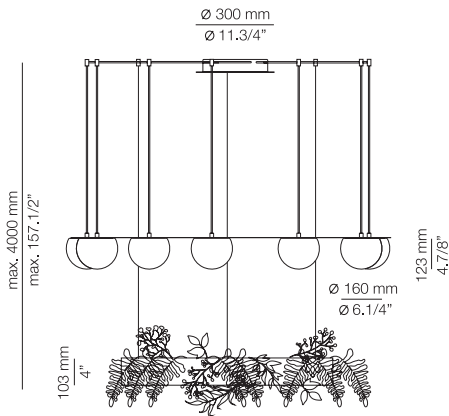

FINISHES / ACABADOS

Canopy: 26 BLACK
Ring: 26 BLACK
61 SATIN GOLD

EURO €

3136
3704

Other dimming options same as above (remote)

Ø 50mm drill on dropped ceiling
Orificio Ø 50mm en falso techo

CIRC

CIR_R3OS1MP1VK - WITH SURFACE CANOPY