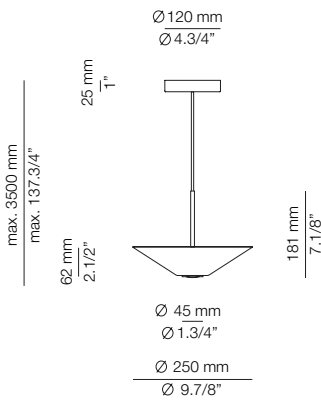

BELT

BEL_4145SS - WITH SURFACE CANOPY

FEATURES / CARACTERÍSTICAS

* LED 6,2W (Ang. 60° / >90 CRI / 350mA)
230V / Driver included / Dimmable Triac

FINISHES / ACABADOS

89 PALE GREEN	338
94 CHAMPAGNE	344
96 ANTHRACITE	333

BEL_4145S-W (2700K Typ 725 lumens)
BEL_4145S-M (3000K Typ 763 lumens)

Other dimming options

CASAMBI for TRIAC driver (remote) 671000003
DALI Driver (remote) 671000099

EURO €

97
53