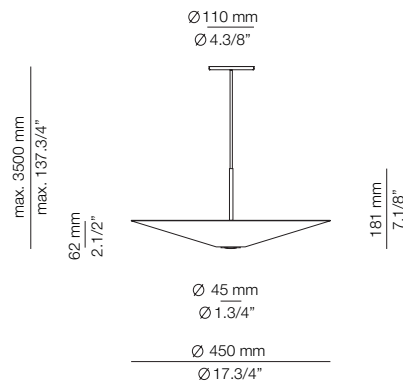

BEL_4145RL - WITH RECESSED CANOPY

FEATURES / CARACTERÍSTICAS

* LED 6,2W (Ang. 60° / >90 CRI / 350mA)
230V / Remote driver included
Dimmable Triac

FINISHES / ACABADOS

FINISHES / ACABADOS	EURO €
Canopy: 26 BLACK	
74 WHITE	
Body: 89 PALE GREEN	353
94 CHAMPAGNE	359
96 ANTHRACITE	348

BEL_4145R-W (2700K Typ 725 lumens)
BEL_4145R-M (3000K Typ 763 lumens)

Ø 45mm drill on dropped ceiling
Orificio Ø 45mm en falso techo

Possible shapes without glass shade:

Other dimming options same as above (remote)

BEL_4145SLG - WITH SURFACE CANOPY