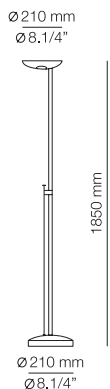

GADA

GAD_3925S - WITH SURFACE CANOPY

FEATURES / CARACTERÍSTICAS
* LED 33W (3000K / Ang. 90° / >90 CRI 500mA) / 230V / Typ 4725 lumens
Driver included / Dimmable Triac

FINISHES / ACABADOS

Shade: 74 WHITE	EURO €
Textured vinyl shade:	681
50 MARBLE	740
51 CONCRETE	740
52 WOOD	740

Other dimming options

CASAMBI for TRIAC driver (remote) 671000003
DALI driver (remote) 671000108

EURO €

97
52

GAD_3925R - WITH RECESSED CANOPY

FEATURES / CARACTERÍSTICAS
* LED 33W (3000K / Ang. 90° / >90 CRI 500mA) / 230V / Typ 4725 lumens
Remote driver included / Dimmable Triac

FINISHES / ACABADOS

Shade: 74 WHITE	EURO €
Textured vinyl shade:	606
50 MARBLE	665
51 CONCRETE	665
52 WOOD	665

Ø 55mm drill on dropped ceiling Orificio Ø 55mm en falso techo

Other dimming options

CASAMBI for TRIAC driver (remote) 671000003
DALI driver (remote) 671000108

EURO €

97
52

GADA

GAD_3927

FEATURES / CARACTERÍSTICAS
* LED 22W (3000K / Ang. 90° / >90 CRI 500mA) / 230V / Typ 3150 lumens
On/Off switch on the base

FINISHES / ACABADOS

Shade: 74 WHITE	EURO €
Textured vinyl shade:	595
50 MARBLE	632
51 CONCRETE	632
52 WOOD	632

ICONS

ICO_1129

FEATURES / CARACTERÍSTICAS
* Hal. up to 200W / 118mm / R7s base
230V / Dimmable

FINISHES / ACABADOS

61 SATIN GOLD	EURO €
37 NICKEL	805
26 BLACK	720
	600

Compatible with Dimmable LED
118mm / R7s base / 230V
Not included

LAVERD

LAV_3805S

FEATURES / CARACTERÍSTICAS
* LED 8x3W up + 8x3W down (2700K Ang. 60° / >90 CRI / 24V) 100V - 277V
Typ 8x300 lumens up + 8x300 lumens down
Driver included / Dimmable 0-10V
Up and down light

FINISHES / ACABADOS

Canopy: 26 BLACK	EURO €
Body: 26 BLACK	2056
Head: 26 BLACK	2227
61 SATIN GOLD	

Other dimming options

DALI driver 671000105

EURO €

79

Possible shapes / compositions