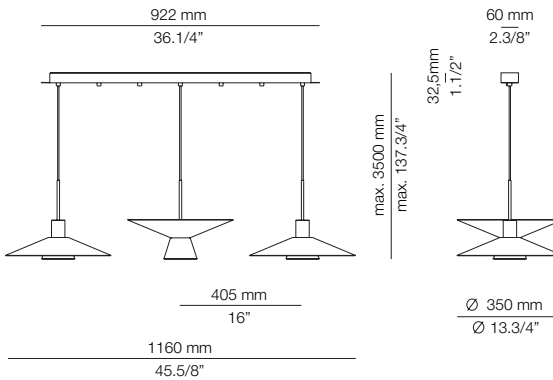

EURO €
 97
 81

Possible compositions shapes:

BELT

BEL_L92S3MG - WITH SURFACE CANOPY

FEATURES / CARACTERÍSTICAS
 * LED 3x6,2W (Ang. 70° / >90 CRI
 350mA) 230V / Driver included
 Dimmable Triac

FINISHES / ACABADOS
 89 PALE GREEN
 94 CHAMPAGNE
 96 ANTHRACITE