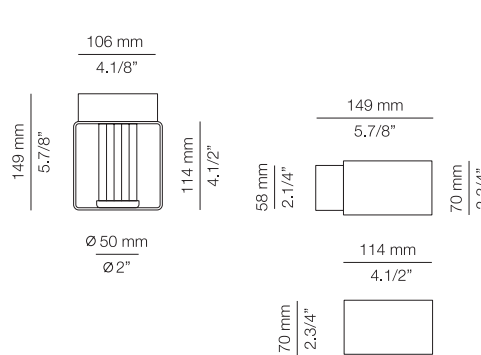

FRAME

FRA_4053X - OUTDOOR

IP
65

FEATURES / CARACTERÍSTICAS

* LED 6,2W (2700K / Ang. 70° / >90 CRI 350mA) / 100V - 240V / Typ 725 lumens
Non Dimmable
Transparent pyrex glass

FINISHES / ACABADOS

87 BRONZE
96 ANTHRACITE

EURO €
365
357

Other dimming options

TRIAC driver (remote) 671000061
CASAMBI for TRIAC driver (remote) 671000003
DALI driver (remote) 671000099

EURO €
39
97
53