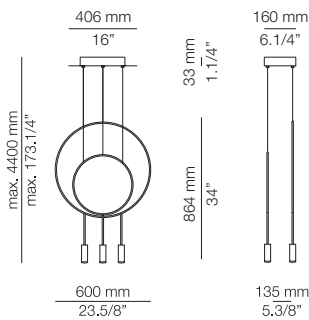

REVOLTA

REV_L40S1S1D - WITH SURFACE CANOPY

FEATURES / CARACTERÍSTICAS

* LED 3x6,2W (Ang. 60° / >90 CRI 350mA) / 230V
Driver included / Dimmable Triac

W (2700K Typ 3x725 lumens)
M (3000K Typ 3x763 lumens)

Optional, not included:

- 1 acoustic panel 123635XX0X
- 1 acoustic panel 123636XX0X

FINISHES / ACABADOS

Canopy: 26 BLACK
74 WHITE
Body: 26 BLACK
Head: 26 BLACK
61 SATIN GOLD

EURO €

1197

Other dimming options

CASAMBI for TRIAC driver 671000003
DALI driver 671000092

EURO €

97

81

123530XX3 (x3) - OPTIONAL

3 units of embedded optic lens 30°
3 unidades de la óptica encastrada 30°

FINISHES / ACABADOS

26 BLACK
61 SATIN GOLD

EURO €

84

87