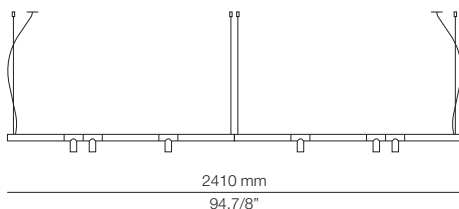

MORSE

MOR_3915S - WITH SURFACE CANOPY

FEATURES / CARACTERÍSTICAS
* LED 3x6,2W (2700K / Ang. 30° / >90 CRI 350mA) 230V / Typ 3x725 lumens
Driver included / Dimmable Triac

FINISHES / ACABADOS
26 BLACK
94 CHAMPAGNE

EURO €
1095
Pending

Other dimming options
CASAMBI for TRIAC driver (remote) 671000003
DALI driver 671000092

EURO €
97
81

6700000100 (x3) - OPTIONAL
3 units of acrylic optic lens 60°
3 unidades de la óptica acrílica 60°

EURO €
15

123915002
Union KIT for more than one Morse
KIT unión para más de una Morse

EURO €
19

MOR_3915R - WITH RECESSED CANOPY

FEATURES / CARACTERÍSTICAS
* LED 3x6,2W (2700K / Ang. 30° / >90 CRI 350mA) 230V / Typ 3x725 lumens
Remote driver included / Dimmable Triac

FINISHES / ACABADOS
Canopy: 26 BLACK
74 WHITE
Body: 26 BLACK
94 CHAMPAGNE

EURO €
1068
Pending

Ø 55mm drill on dropped ceiling
Orificio Ø 55mm en falso techo

Other dimming options
CASAMBI for TRIAC driver (remote) 671000003
DALI driver (remote) 671000092

EURO €
97
81

6700000100 (x3) - OPTIONAL
3 units of acrylic optic lens 60°
3 unidades de la óptica acrílica 60°

EURO €
15

123915002
Union KIT for more than one Morse
KIT unión para más de una Morse

EURO €
19