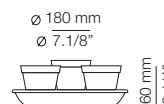

FLOWER POT SET

Ø180mm
124028XX5
Includes 3 flower pots + tray

FINISHES / ACABADOS

59 TERRACOTTA

96 ANTHRACITE

EURO €

65

65