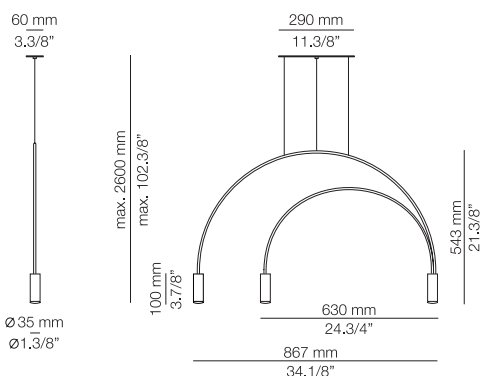

VOL_3536R - WITH RECESSED CANOPY

FEATURES / CARACTERÍSTICAS

* LED 3x6,2W (Ang. 60° / >90 CRI / 350mA)
230V / Remote Driver included
Dimmable Triac

T-3536R-W (2700K Typ 3x725 lumens)
T-3536R-M (3000K Typ 3x763 lumens)

FINISHES / ACABADOS

Canopy: 26 BLACK
74 WHITE
Body: 26 BLACK
Head: 26 BLACK
61 SATIN GOLD
Canopy & Body & Head:
87 BRONZE

EURO €

772
772
806

Other dimming options same as above (remote)

Ø 50mm drill on dropped ceiling
Orificio Ø 50mm en falso techo