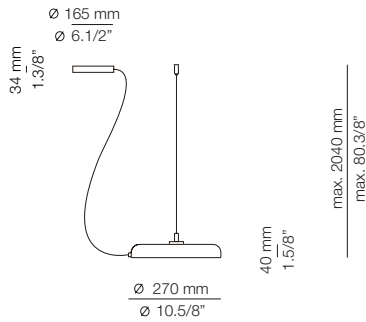

MOOD

MOO_4064S - WITH SURFACE CANOPY

FEATURES / CARACTERÍSTICAS

* LED 19W (2700K / Ang.120° / >80CRI
24V) / 230V / Typ 1800 lumens
Driver included / Dimmable Triac

FINISHES / ACABADOS

74 WHITE
91 NUDE

EURO €

483
483

Other dimming options

CASAMBI for TRIAC driver (remote) 671000003
DALI driver (remote) 671000101

EURO €

97
102

Possible shapes: