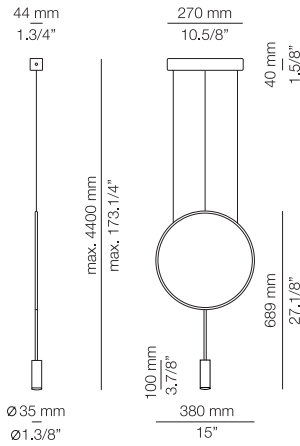

REVOLTA

REV 3635S - WITH SURFACE CANOPY

FEATURES / CARACTERÍSTICAS

*LED 6,2W (Ang. 60° / >90 CRI 350mA) / 230V
Driver included / Dimmable Triac

FINISHES / ACABADOS

Canopy & Body: 26 BLACK
Head: 26 BLACK
61 SATIN GOLD

EURO €

527

T-3635S-W (2700K Typ 725 lumens)
T-3635S-M (3000K Typ 763 lumens)

Other dimming options

CASAMBI for TRIAC driver (remote) 671000003
DALI driver (remote) 671000099

EURO €

97
53

123635XX0 Acoustic panel

$\alpha_w = 0,4$ (Sound absorption indicator)
Ø 380 mm
95% Virgin wool, 5% polyamide

FINISHES / ACABADOS

Acoustic Fabric Panel:
75 BEIGE
90 GREY
95 GREEN

EURO €

304
304
304

Other finishes available, consult our offices

123635XX0A Acoustic panel

$\alpha_w = 0,25$ (Sound absorption indicator)
Ø 380 mm
60% recycled bottles (PET)

FINISHES / ACABADOS

Acoustic Foam Panel:
26 BLACK

EURO €

128

Other finishes available, consult our offices

123530XX3 - OPTIONAL

Embedded optic lens 30°
Óptica encastrada 30°

FINISHES / ACABADOS

26 BLACK
61 SATIN GOLD

EURO €

28
29