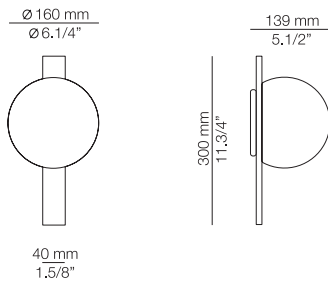

CIRC

CIR_3720 - INDOOR

FEATURES / CARACTERÍSTICAS

* LED 10W (2700K / Ang. 120° / >90 CRI)
230V / Typ 870 lumens / Dimmable Triac
Glass shade

FINISHES / ACABADOS

61 SATIN GOLD
26 BLACK
87 BRONZE

EURO €

324
285
299

Other dimming options

TRIAC Led DALI Dimmer (remote) 671000001

EURO €

102

CIR_3720B - BATHROOM

IP
44

FEATURES / CARACTERÍSTICAS

* LED 10W (2700K / Ang. 120° / >90 CRI)
230V / Typ 870 lumens / Dimmable Triac
Glass shade

FINISHES / ACABADOS

61 SATIN GOLD
26 BLACK
87 BRONZE

EURO €

343
302
317

Other dimming options

TRIAC Led DALI Dimmer (remote) 671000001

EURO €

102

CIR_3720X - OUTDOOR

IP
55

FEATURES / CARACTERÍSTICAS

* LED 8W (2700K / Ang. 120° / >90 CRI)
230V / Typ 665 lumens / Dimmable Triac
Polyethylene shade

FINISHES / ACABADOS

26 BLACK
87 BRONZE

EURO €

306
321

Other dimming options

TRIAC Led DALI Dimmer (remote) 671000001

EURO €

102

Signage - IN & OUT

Optional laser-cut signage
Minimum order 10 units
Custom finishes available
Señalización opcional con láser
Pedido mínimo 10 unidades
Posibilidad de acabados especiales

FINISHES / ACABADOS

In & Out: 55 BEIGE
Indoor only: 94 CHAMPAGNE

EURO €

38
39