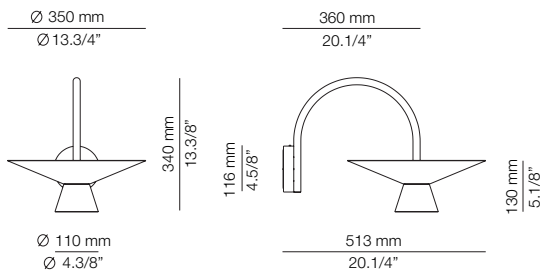

BELT

BEL_4140MG