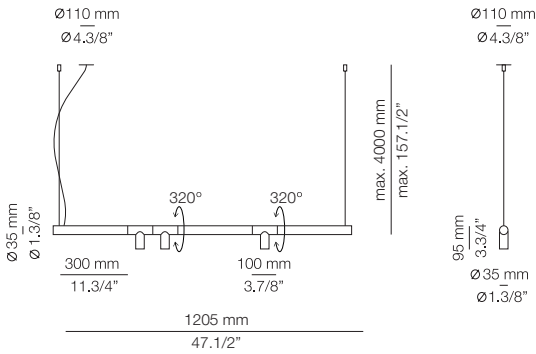

MOR_3915R - WITH RECESSED CANOPY

FEATURES / CARACTERÍSTICAS
* LED 3x6,2W (2700K / Ang. 30° / >90 CRI 350mA) 230V / Typ 3x725 lumens
Remote driver included / Dimmable Triac

FINISHES / ACABADOS
Canopy: 26 BLACK
74 WHITE
Body: 26 BLACK
94 CHAMPAGNE

EURO €
1068
Pending

Ø 55mm drill on dropped ceiling
Orificio Ø 55mm en falso techo

Other dimming options
CASAMBI for TRIAC driver (remote) 671000003
DALI driver (remote) 671000092

EURO €
97
81

6700000100 (x3) - OPTIONAL
3 units of acrylic optic lens 60°
3 unidades de la óptica acrílica 60°

EURO €
15

123915002
Union KIT for more than one Morse
KIT unión para más de una Morse

EURO €
19