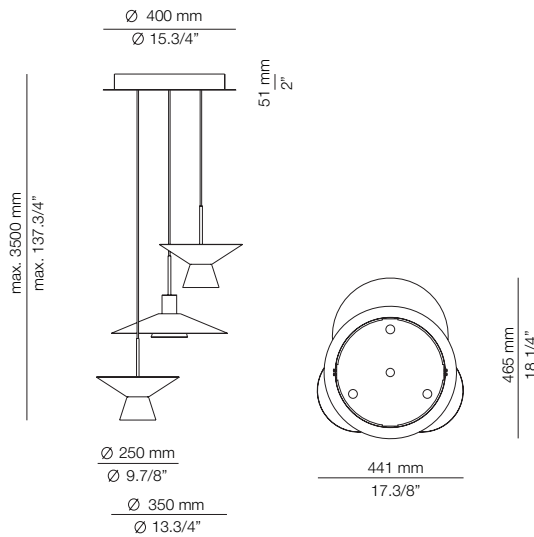

BELT

BEL_R40S2SG1MG - WITH SURFACE CANOPY

FEATURES / CARACTERÍSTICAS
* LED 3x6,2W (Ang. 70° / >90 CRI
350mA) 230V / Driver included
Dimmable Triac

FINISHES / ACABADOS
89 PALE GREEN
94 CHAMPAGNE
96 ANTHRACITE

EURO €
1421
1461
1363

W (2700K Typ 3x725 lumens)
M (3000K Typ 3x763 lumens)

Multi-color version available with white canopy
Versión multi-color disponible con canopy blanco

Other dimming options

CASAMBI for TRIAC driver 671000003
DALI Driver 671000092

EURO €
97
81

Possible compositions shapes: