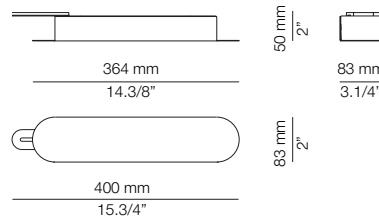

ARC 4000X2

* LED 2x12W (2700K / Ang. 120° / >90 CRI 24V) / 230V / Typ 2x1092 lumens
Remote driver included / Dimmable Triac

FINISHES / ACABADOS
96 ANTHRACITE

EURO €
1273

Other dimming options
DALI Driver (remote) 671000101

EURO €
102