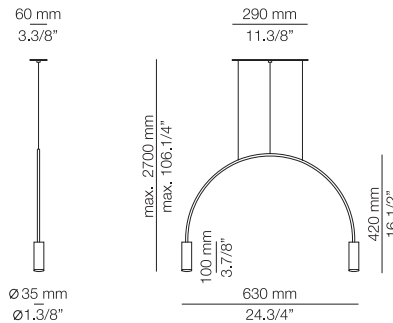

VOL_3535R - WITH RECESSED CANOPY

FEATURES / CARACTERÍSTICAS

* LED 2x6,2W (Ang. 60° / >90 CRI / 350mA)
230V / Remote Driver included
Dimmable Triac

T-3535R-W (2700K Typ 2x725 lumens)
T-3535R-M (3000K Typ 2x763 lumens)

FINISHES / ACABADOS

Canopy: 26 BLACK
74 WHITE
Body: 26 BLACK
Head: 26 BLACK
61 SATIN GOLD
Canopy & Body & Head:
87 BRONZE

EURO €

594
594
617

Other dimming options same as above (remote)

Ø 50mm drill on dropped ceiling
Orificio Ø 50mm en falso techo