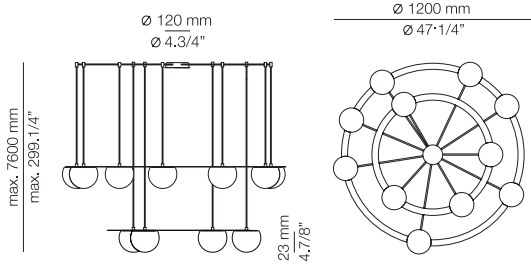

CIR_R12R1SP1MP - WITH RECESSED CANOPY

FEATURES / CARACTERÍSTICAS

* LED 11x6,2W (2700K / Ang. 120° / >90 CRI 350mA) 230V / Typ 11x725 lumens
Dimmable Triac / Glass shade

FINISHES / ACABADOS

Canopy: 26 BLACK
Ring: 26 BLACK
61 SATIN GOLD

EURO €

3136
3704

Other dimming options same as above (remote)

Ø 50mm drill on dropped ceiling
Orificio Ø 50mm en falso techo