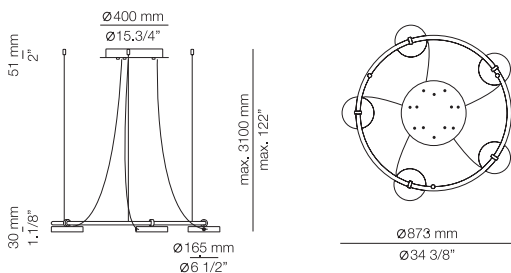

ARO **ARO_3542S - WITH SURFACE CANOPY**

FEATURES / CARACTERÍSTICAS	FINISHES / ACABADOS	EURO €
* LED 5x10W (2700K / Ang. 85° / >90 CRI / 24V) 100V - 277V / Typ 5x1106 lumens Driver included / Dimmable 0-10V	26 BLACK	2513

Other dimming options	EURO €
TRIAC Driver 671000104	143
CASAMBI for TRIAC driver 671000003	97
DALI Driver 671000105	79