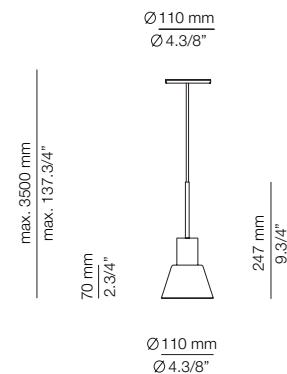

BEL_4144RG - WITH RECESSED CANOPY

FEATURES / CARACTERÍSTICAS
* LED 6,2W (Ang. 70° / >90 CRI / 350mA)
230V / Remote driver included
Dimmable Triac

BEL_4144R-W (2700K Typ 725 lumens)
BEL_4144R-M (3000K Typ 763 lumens)

FINISHES / ACABADOS	EURO €
Canopy: 26 BLACK	
74 WHITE	
Body: 89 PALE GREEN	343
94 CHAMPAGNE	345
96 ANTHRACITE	340

Ø 45mm drill on dropped ceiling
Orificio Ø 45mm en falso techo

Other dimming options

CASAMBI for TRIAC driver (remote) 671000003
DALI Driver (remote) 671000099

EURO €
97
53