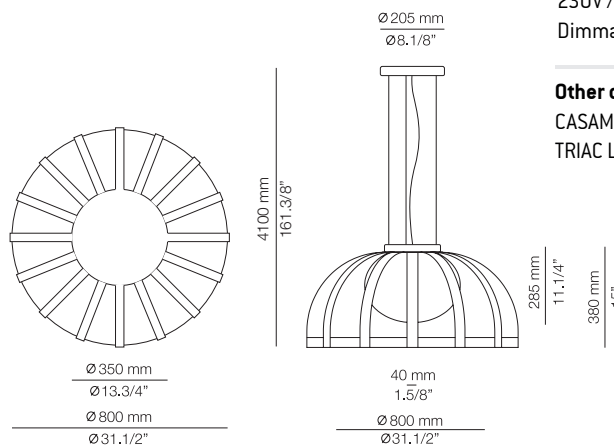

IP
65

FEATURES / CARACTERÍSTICAS

* LED 10W (2700K / Ang. 120° / >90 CRI)
230V / Typ 870 lumens
Dimmable Triac

FINISHES / ACABADOS

55 BEIGE

EURO €

1169

Other dimming options

CASAMBI for TRIAC driver (remote) 671000003
TRIAC Led DALI Dimmer (remote) 671000001

EURO €

97
102