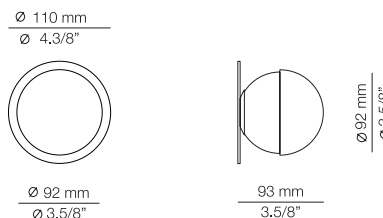

ALF_3740AR - WITH RECESSED CANOPY

FEATURES / CARACTERÍSTICAS

* LED 3W (2700K / Ang. 120° / >90 CRI
350mA) / 230V / Typ 350 lumens
Remote driver included / Dimmable Triac

FINISHES / ACABADOS

26 BLACK
20 METALLIC GOLD

EURO €

256
271

Ø40 mm drill on dry wall
Orificio Ø40 mm en pared de pladur

Other dimming options

CASAMBI for TRIAC driver (remote) 671000003
DALI Driver (remote) 671000099

EURO €

97
53