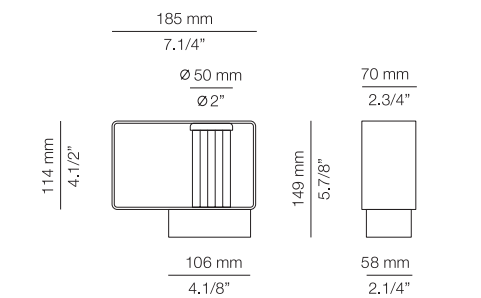

FRAME

FRA_4054X - OUTDOOR

IP
65

FEATURES / CARACTERÍSTICAS

* LED 6,2W (2700K / Ang. 70° / >90 CRI 350mA) / 100V - 240V / Typ 725 lumens
Non Dimmable / Hard wired (no plug)
Transparent pyrex glass

FINISHES / ACABADOS

87 BRONZE
96 ANTHRACITE

EURO €
378
365

Other dimming options

TRIAC driver (remote) 671000061
CASAMBI for TRIAC driver (remote) 671000003
DALI driver (remote) 671000099

EURO €
39
97
53