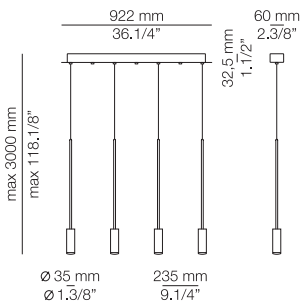

VOLTA

VOL_L92S4S - WITH SURFACE CANOPY

FEATURES / CARACTERÍSTICAS	FINISHES / ACABADOS	EURO €
* LED 4x6,2W (Ang. 60° / >90 CRI / 350mA) 230V / Driver included / Dimmable Triac	Canopy: 26 BLACK	
	74 WHITE	
	Body: 26 BLACK	
	Head: 26 BLACK	1168
	61 SATIN GOLD	1168
W (2700K Typ 4x725 lumens) M (3000K Typ 4x763 lumens)	Canopy & Body & Head:	
	87 BRONZE	1220

Other dimming options	EURO €
CASAMBI for TRIAC driver 671000003	97
DALI driver 2 units of 671000092	162

123530XX3 (x4) - OPTIONAL	FINISHES / ACABADOS	EURO €
4 units of embedded optic lens 30°	26 BLACK	112
4 unidades de la óptica encastrada 30°	61 SATIN GOLD	116
	87 BRONZE	112