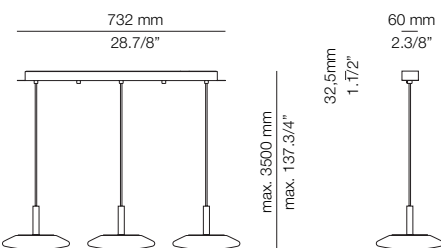

THALES

THA_L73S3 - WITH SURFACE CANOPY

FEATURES / CARACTERÍSTICAS

* LED 3x9W (2700K / Ang. 120° / >90 CRI
350mA) 230V / Typ 3x1430 lumens
Driver included / Dimmable Triac

FINISHES / ACABADOS

20 METALLIC GOLD
87 BRONZE
96 ANTHRACITE

EURO €

1224
1172
1143

Other dimming options

CASAMBI for TRIAC driver 671000003
DALI driver 3 units of 671000092

EURO €

97
243