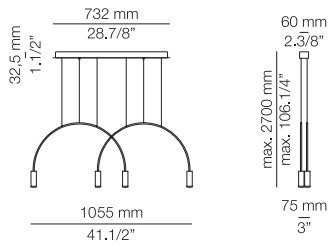

VOLTA

VOL_L73S2D - WITH SURFACE CANOPY

FEATURES / CARACTERÍSTICAS

* LED 4x6,2W (Ang. 60° / >90 CRI / 350mA)
230V / Driver included / Dimmable Triac

W (2700K Typ 4x725 lumens)
M (3000K Typ 4x763 lumens)

FINISHES / ACABADOS

Canopy: 26 BLACK
74 WHITE
Body: 26 BLACK
Head: 26 BLACK
61 SATIN GOLD
Canopy & Body & Head:
87 BRONZE

EURO €

1213
1213
1271

Other dimming options

CASAMBI for TRIAC driver 671000003
DALI driver 2 units of 671000092

EURO €

97
162

123530XX3 (x4) - OPTIONAL

4 units of embedded optic lens 30°
4 unidades de la óptica encastrada 30°

FINISHES / ACABADOS

26 BLACK
61 SATIN GOLD
87 BRONZE

EURO €

112
116
112