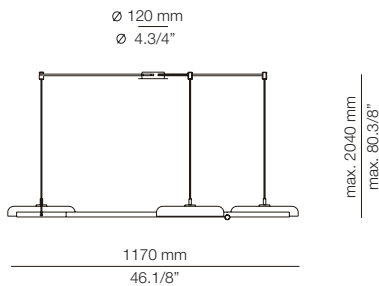

MOO_4063R - WITH RECESSED CANOPY

FEATURES / CARACTERÍSTICAS
* LED 3x19W (2700K / Ang.120° / >80CRI 24V) / 100V - 277V / Typ 3x1800 lumens
Remote driver included / Dimmable 0-10V

FINISHES / ACABADOS
74 WHITE
91 NUDE

EURO €
1538
1538

Other dimming options
CASAMBI for TRIAC driver (remote) 671000003
DALI driver (remote) 3 units of 671000101

EURO €
97
306