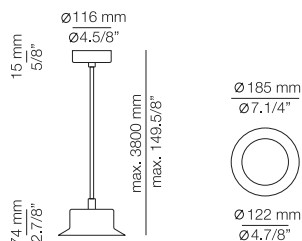

MAINE

MAI_3415S - WITH SURFACE CANOPY

FEATURES / CARACTERÍSTICAS

* LED 10W (2700K / Ang. 90° / >90 CRI)
230V / Typ 870 lumens
Dimmable Triac

FINISHES / ACABADOS

Canopy: 26 BLACK
74 WHITE
Shade: 45 METALLIC COPPER
20 METALLIC GOLD

EURO €

383
383

Other dimming options

TRIAC Led DALI Dimmer (remote) 671000001

EURO €

102