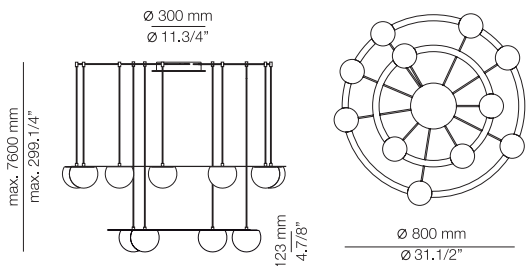

FINISHES / ACABADOS

Canopy: 26 BLACK
Ring: 26 BLACK
61 SATIN GOLD

EURO €

1980
2349

Other dimming options same as above (remote)

Ø 50mm drill on dropped ceiling
Orificio Ø 50mm en falso techo

CIRC

CIR_R30S1SP1MP - WITH SURFACE CANOPY