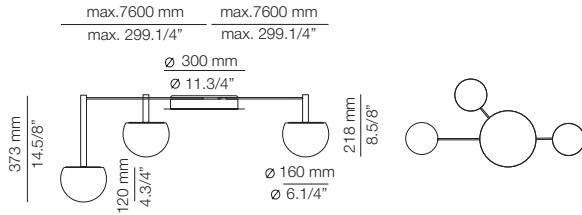

97
81

CIRC

CIR_R30S2S1M - WITH SURFACE CANOPY

FEATURES

* LED 3x6,2W [2700K / Ang. 120° / >90 CRI 350mA] 230V / Typ 3x725 lumens
Driver included / Dimmable Triac / Glass shade

FINISHES / ACABADOS

26 BLACK

EURO €