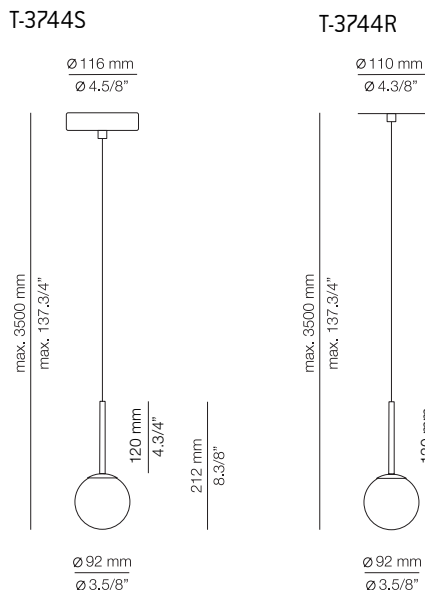

ALFI

ALF_3744S - WITH SURFACE CANOPY

FEATURES / CARACTERÍSTICAS

* LED 3W (2700K / Ang. 120° / >90 CRI / 24V) 100V - 240V / Typ 300 lumens
Driver included / Non dimmable

FINISHES / ACABADOS

26 BLACK
20 METALLIC GOLD

EURO €

347
358

Other dimming options

TRIAC Driver (remote) 671000068
CASAMBI for TRIAC driver (remote) 671000003
DALI Driver (remote) 671000100

EURO €

48
97
63

ALF_3744R - WITH RECESSED CANOPY

FEATURES / CARACTERÍSTICAS

* LED 3W (2700K / Ang. 120° / >90 CRI / 24V) 230V / Typ 300 lumens
Remote driver included / Non Dimmable (Dimmable Triac upon request for min. 3 units)

FINISHES / ACABADOS

Canopy: 26 BLACK
74 WHITE
Body: 26 BLACK
20 METALLIC GOLD

EURO €

346
354

Ø60 mm drill on dropped ceiling
Orificio Ø60mm en falso techo

Other dimming options

CASAMBI for TRIAC driver (remote) 671000003
DALI Driver (remote) 671000100

EURO €

97
63