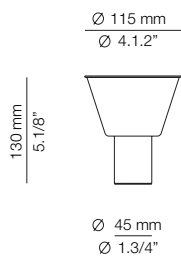

BELT

BEL_4147

FEATURES / CARACTERÍSTICAS
* LED 6W (2700K / Ang. 70° / >90 CRI / 24V)
230V / Typ 1026 lumens
Touch dimmer on the cord
Universal plug

FINISHES / ACABADOS
89 PALE GREEN
94 CHAMPAGNE
96 ANTHRACITE

EURO €
289
292
289