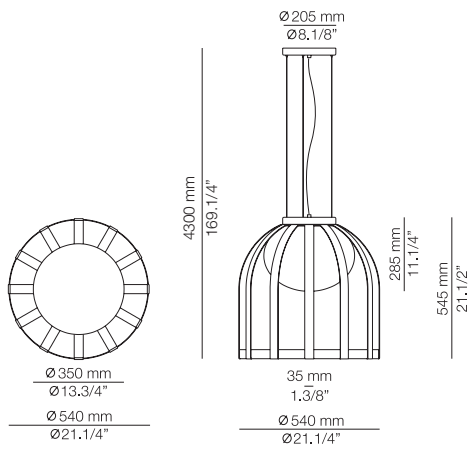

IP
65

FEATURES / CARACTERÍSTICAS

* LED 10W (2700K / Ang. 120° / >90 CRI)
230V / Typ 870 lumens
Dimmable Triac

FINISHES / ACABADOS

59 TERRACOTTA
96 ANTHRACITE

EURO €

1068
1068

Other dimming options

CASAMBI for TRIAC driver (remote) 671000003
TRIAC Led DALI Dimmer (remote) 671000001

EURO €

97
102

BOLS

BOL_4025X - OUTDOOR