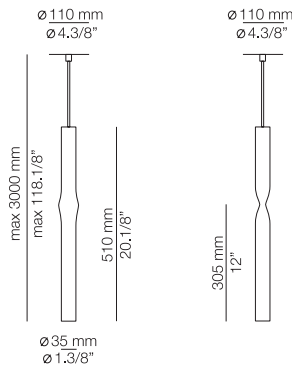

FLOW

FLO_3736S - WITH SURFACE CANOPY

FEATURES / CARACTERÍSTICAS

* LED 6,2W (2700K / Ang. 90° / >90 CRI
350mA) / 100V - 240V / Typ 725 lumens
Driver included / Non dimmable

FINISHES / ACABADOS

Canopy: 26 BLACK
74 WHITE
Shade: 61 SATIN GOLD
26 BLACK

EURO €

363
347

Other dimming options

TRIAC driver (remote) 671000061
CASAMBI for TRIAC driver (remote) 671000003
DALI driver (remote) 671000099

EURO €

39
97
53

FLO_3736R - WITH RECESSED CANOPY

FEATURES / CARACTERÍSTICAS

* LED 6,2W (2700K / Ang. 90° / >90 CRI
350mA) / 230V / Typ 725 lumens
Remote driver included / Dimmable Triac

FINISHES / ACABADOS

Canopy: 26 BLACK
74 WHITE
Shade: 61 SATIN GOLD
26 BLACK

EURO €

351
331

Ø 45mm drill on dropped ceiling
Orificio Ø 45mm en falso techo

Other dimming options

CASAMBI for TRIAC driver (remote) 671000003
DALI driver (remote) 671000099

EURO €

97
53

FLOW

FLO_L92S4S - WITH SURFACE CANOPY

FEATURES / CARACTERÍSTICAS

* LED 3x6,2W (2700K / Ang. 90° / >90 CRI
350mA) / 100V - 240V / Typ 3x725 lumens
Driver included / Dimmable Triac

FINISHES / ACABADOS

Canopy: 26 BLACK
74 WHITE
Shade: 61 SATIN GOLD
26 BLACK

EURO €

1276
1192

Up to 3 additional FLOW can be added
Posibilidad de añadir hasta 3 FLOW

Other dimming options

CASAMBI for TRIAC driver 671000003
DALI driver 2 units of 671000092

EURO €

97
162

FLOW

FLO_R40S3S - WITH SURFACE CANOPY

FEATURES / CARACTERÍSTICAS

* LED 3x6,2W (2700K / Ang. 90° / >90 CRI
350mA) / 100V - 240V / Typ 3x725 lumens
Driver included / Dimmable Triac

FINISHES / ACABADOS

Canopy: 26 BLACK
74 WHITE
Shade: 61 SATIN GOLD
26 BLACK

EURO €

1052
989

Other dimming options

CASAMBI for TRIAC driver 671000003
DALI driver 671000092

EURO €

97
81

FRAME

FRA_4050 - INDOOR

FEATURES / CARACTERÍSTICAS