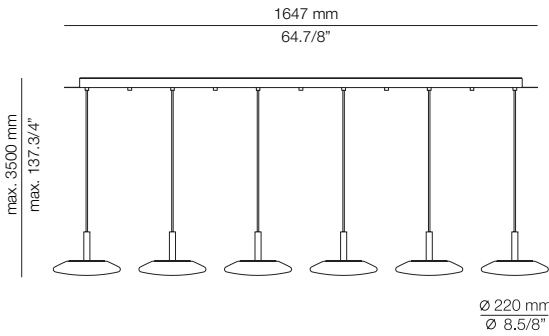

THALES

BEL_L165S6 - WITH SURFACE CANOPY

FEATURES / CARACTERÍSTICAS

* LED 6x9W (2700K / Ang. 120° / >90 CRI
350mA) 230V / Typ 6x1430 lumens
Driver included / Dimmable Triac

FINISHES / ACABADOS

20 METALLIC GOLD
87 BRONZE
96 ANTHRACITE

EURO €

2331
2229
2180

Other dimming options

CASAMBI for TRIAC driver 671000003
DALI driver 6 units of 671000092

EURO €

97
486