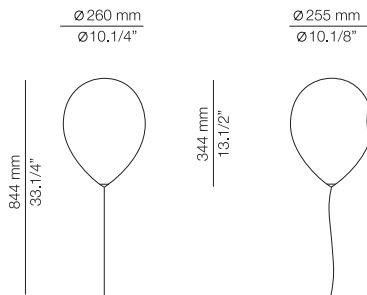

BALLOON

BAL_3050

FEATURES / CARACTERÍSTICAS

LED up to 20W / E27 / 120V - 240V
On/Off Switch

FINISHES / ACABADOS

74 WHITE

EURO €

263

BAL_3050L

FEATURES / CARACTERÍSTICAS

LED up to 20W / E27 / 120V - 240V

FINISHES / ACABADOS

74 WHITE

EURO €

323

* LED 0,5W / E14 / 120V - 240V

Nightlight / 3-way switch