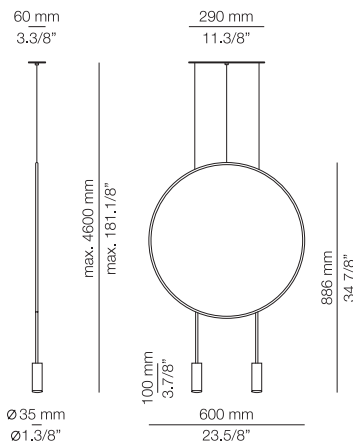

REV_3636R - WITH RECESSED CANOPY

FEATURES / CARACTERÍSTICAS

*LED 2x6,2W (Ang. 60° / >90 CRI
350mA) / 230V
Remote driver included / Dimmable Triac

FINISHES / ACABADOS

Canopy: 26 BLACK
74 WHITE
Body: 26 BLACK
Head: 26 BLACK
61 SATIN GOLD

EURO €

703

T-3636R-W (2700K Typ 2x725 lumens)
T-3636R-M (3000K Typ 2x763 lumens)

Ø 50mm drill on dropped ceiling
Orificio Ø 50mm en falso techo

Other dimming options

CASAMBI for TRIAC driver (remote) 671000003
DALI driver (remote) 671000092

EURO €

97

81

123636XX0 Acoustic panel

$\alpha_w = 0,4$ (Sound absorption indicator)
Ø 600 mm
95% Virgin wool, 5% polyamide

FINISHES / ACABADOS

Acoustic Fabric Panel:
75 BEIGE 424
90 GREY 424
95 GREEN 424

EURO €

424

424

424

Other finishes available, consult our offices

123636XX0A Acoustic panel

$\alpha_w = 0,25$ (Sound absorption indicator)
Ø 600 mm
60% recycled bottles (PET)

FINISHES / ACABADOS

Acoustic Foam Panel:
26 BLACK

EURO €

170

Other finishes available, consult our offices

123530XX3 (x2) - OPTIONAL

2 units of embedded optic lens 30°
2 unidades de la óptica encastrada 30°

FINISHES / ACABADOS

26 BLACK
61 SATIN GOLD

EURO €

56

58