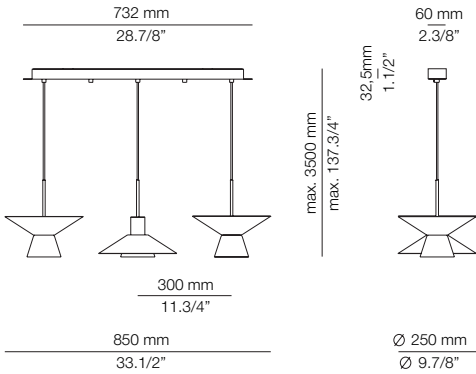

BELT

BEL_L73S3SG - WITH SURFACE CANOPY

FEATURES / CARACTERÍSTICAS
* LED 3x6,2W (Ang. 70° / >90 CRI
350mA) 230V / Driver included
Dimmable Triac

FINISHES / ACABADOS
89 PALE GREEN
94 CHAMPAGNE
96 ANTHRACITE

EURO €
1334
1368
1278

W (2700K Typ 3x725 lumens)
M (3000K Typ 3x763 lumens)

Multi-color version available with white canopy
Versión multi-color disponible con canopy blanco

Other dimming options

CASAMBI for TRIAC driver 671000003
DALI Driver 671000092

EURO €
97
81

BELT

BEL_L73S2MG - WITH SURFACE CANOPY