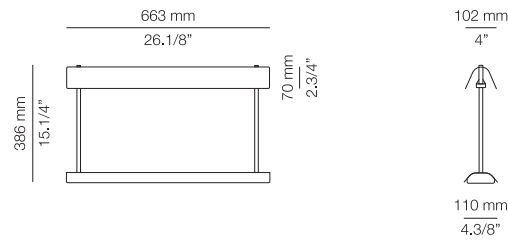

GADA

GAD_3927

FEATURES / CARACTERÍSTICAS
* LED 22W (3000K / Ang. 90° / >90 CRI 500mA) / 230V / Typ 3150 lumens
On/Off switch on the base

FINISHES / ACABADOS

Shade: 74 WHITE	EURO €
Textured vinyl shade:	595
50 MARBLE	632
51 CONCRETE	632
52 WOOD	632

ICONS

ICO_1129

FEATURES / CARACTERÍSTICAS
* Hal. up to 200W / 118mm / R7s base
230V / Dimmable

FINISHES / ACABADOS

61 SATIN GOLD	EURO €
37 NICKEL	805
26 BLACK	720
	600

Compatible with Dimmable LED
118mm / R7s base / 230V
Not included