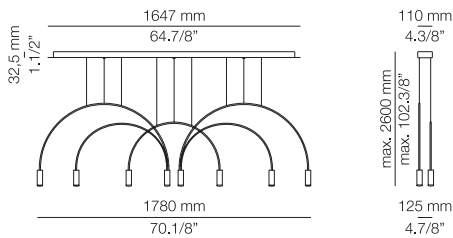

VOLTA

VOL_L165S1T1D1T - WITH SURFACE CANOPY

FEATURES / CARACTERÍSTICAS

* LED 8x6,2W (Ang. 60° / >90 CRI / 350mA)
230V / Driver included / Dimmable Triac

W (2700K Typ 8x725 lumens)
M (3000K Typ 8x763 lumens)

FINISHES / ACABADOS

Canopy: 26 BLACK
74 WHITE
Body: 26 BLACK
Head: 26 BLACK
61 SATIN GOLD
Monofinish: 87 BRONZE

EURO €

2188
2188
2298

Other dimming options

CASAMBI for TRIAC driver 671000003
DALI driver 3 units of 671000092

EURO €

97
243

123530XX3 (x8) - OPTIONAL

8 units of embedded optic lens 30°
8 unidades de la óptica encastrada 30°

FINISHES / ACABADOS

26 BLACK or 87 BRONZE
61 SATIN GOLD

EURO €

224
232