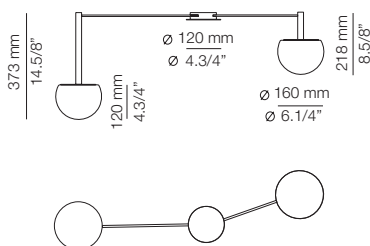

CIR_R12R1S1M - WITH RECESSED CANOPY

FEATURES

* LED 2x6,2W (2700K / Ang. 120° / >90 CRI 350mA) 230V / Typ 2x725 lumens
Remote driver included / Dimmable Triac
Glass shade

FINISHES / ACABADOS

26 BLACK

EURO €

649

Ø 50mm drill on dropped ceiling
Orificio Ø 50mm en falso techo

Other dimming options

CASAMBI for TRIAC driver (remote) 671000003
DALI Driver (remote) 671000092

EURO €

97
81