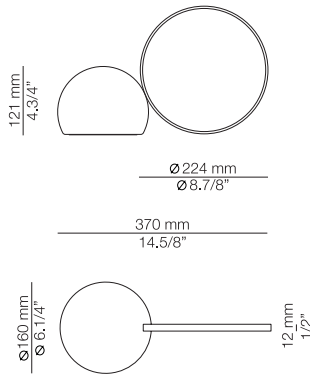

CIRC

CIR_3727X - OUTDOOR

■■■■
IP
67

FEATURES / CARACTERÍSTICAS
* LED 2,5W (3000K / Ang. 120° / >80 CRI
5200mAh) 230V / Typ 290 lumens
Polyethylene shade

FINISHES / ACABADOS
In & Out: 26 BLACK
Indoor only: 61 SATIN GOLD

EURO €
345
389

Li on battery / Three position dimming / Remote control
Battery charging time 8-10h / Battery life over 6h at maximum brightness