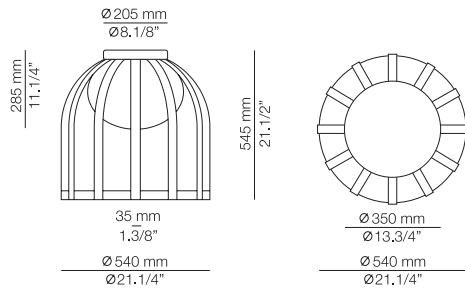

BOLS

BOL_4022X - OUTDOOR

IP
65

FEATURES / CARACTERÍSTICAS

* LED 10W (2700K / Ang. 120° / >90 CRI)
230V / Typ 870 lumens
Dimmable Triac

FINISHES / ACABADOS

59 TERRACOTTA
96 ANTHRACITE

EURO €

962
962

Other dimming options

CASAMBI for TRIAC driver (remote) 671000003
TRIAC Led DALI Dimmer (remote) 671000001

EURO €

97
102

BOLS

BOL_4023X - OUTDOOR