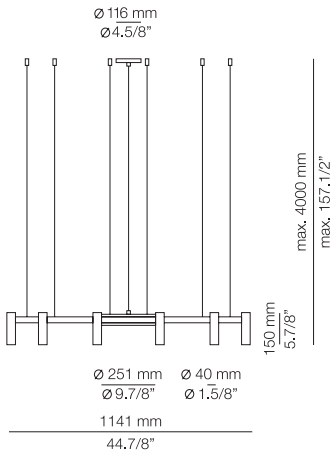

FINISHES / ACABADOS

Canopy: 26 BLACK
Body: 26 BLACK
Head: 26 BLACK
61 SATIN GOLD

EURO €

3260
3519

Possible shapes / compositions

LAVERD

LAV_R11S1S1M - WITH SURFACE CANOPY

FEATURES / CARACTERÍSTICAS