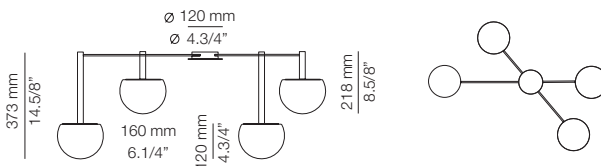

CIR_R12R2S2M - WITH RECESSED CANOPY

FEATURES

* LED 4x6,2W [2700K / Ang. 120° / >90 CRI 350mA] 230V / Typ 4x725 lumens
Remote driver included / Dimmable Triac
Glass shade

FINISHES / ACABADOS

26 BLACK

EURO €

1208

Ø 50mm drill on dropped ceiling
Orificio Ø 50mm en falso techo

Other dimming options same as above (remote)

CIRC

CIR_R30S4S2M - WITH SURFACE CANOPY