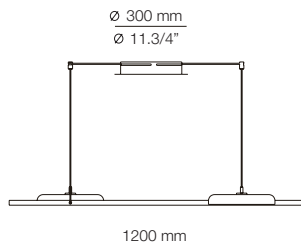

MOOD

MOO_4062S - WITH SURFACE CANOPY

FEATURES / CARACTERÍSTICAS

* LED 2x19W (2700K / Ang.120° / >80CRI
24V) / 230V / Typ 2x1800 lumens
Driver included / Dimmable Triac

FINISHES / ACABADOS

74 WHITE
91 NUDE

EURO €

1058
1058

Other dimming options

CASAMBI for TRIAC driver (remote) 671000003
DALI driver 2 units of 671000101

EURO €

97
204