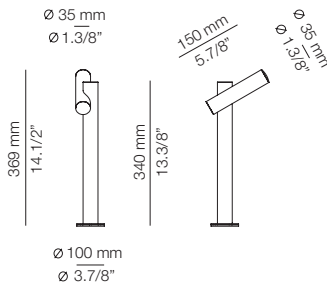

TIK

TIK_4097X - OUTDOOR

IP
65

FEATURES / CARACTERÍSTICAS
* LED 6,2W (2700K / Ang. 60° / >90 CRI
350mA) / 230V / Typ 725 lumens
Non dimmable / Hard wired (no plug)
Non-adjustable tube enclosing light source
Tubo fijo con fuente de luz

FINISHES / ACABADOS
88 GREY STONE
89 PALE GREEN
96 ANTHRACITE

EURO €
395
395
395

Other dimming options
TRIAC driver (remote) 671000061
DALI driver (remote) 671000092

EURO €
39
81