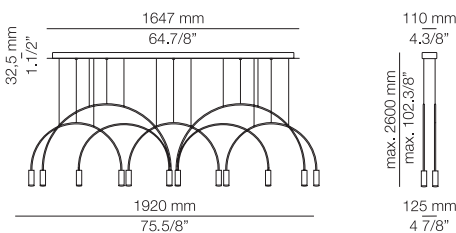

VOLTA

VOL_L165S3D2T - WITH SURFACE CANOPY

FEATURES / CARACTERÍSTICAS

* LED 12x6,2W (Ang. 60° / >90 CRI / 350mA)
230V / Driver included / Dimmable Triac

W (2700K Typ 12x725 lumens)
M (3000K Typ 12x763 lumens)

FINISHES / ACABADOS

Canopy: 26 BLACK
74 WHITE
Body: 26 BLACK
Head: 26 BLACK
61 SATIN GOLD
Monofinish: 87 BRONZE

EURO €

3162
3162
3318

Other dimming options

CASAMBI for TRIAC driver 671000003
DALI driver 5 units of 671000092

EURO €

97
405

123530XX3 (x12) - OPTIONAL

12 units of embedded optic lens 30°
12 unidades de la óptica encastrada 30°

FINISHES / ACABADOS

26 BLACK or 87 BRONZE
61 SATIN GOLD

EURO €

336
348