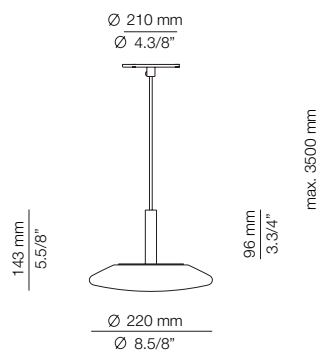

IP
20

FEATURES / CARACTERÍSTICAS

* LED 9W (2700K / Ang. 120° / >90 CRI
350mA) 230V / Typ 1430 lumens
Remote driver included / Dimmable Triac

FINISHES / ACABADOS

Canopy: 26 BLACK
74 WHITE
Body: 20 METALLIC GOLD
87 BRONZE
96 ANTHRACITE

EURO €

359
359
356

Ø 45mm drill on dropped ceiling
Orificio Ø 45mm en falso techo

Other dimming options

CASAMBI for TRIAC driver (remote) 671000003
DALI Driver (remote) 671000092

EURO €

97
81