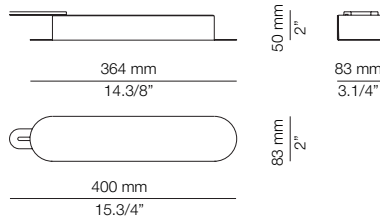

EURO €

102

114002960

Surface mounted canopy with IP/65 junction box. Fits driver.
Florón de superficie con caja de conexiones IP/65 Driver en el interior.

EURO €

142

Three recommended installations for optimal design (1150 mm, 950mm, 750mm)