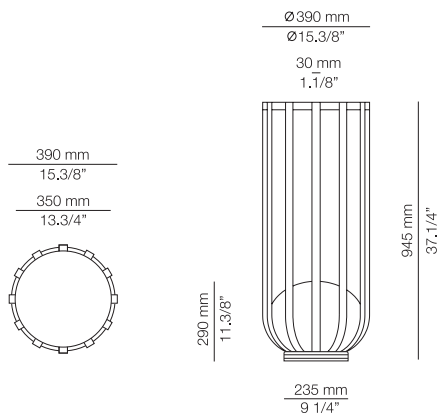

BOLS

BOL_4027X - OUTDOOR

IP
65

FEATURES / CARACTERÍSTICAS

* LED 10W (2700K / Ang. 120° / >90 CRI)
230V / Typ 870 lumens
Non Dimmable

FINISHES / ACABADOS

96 ANTHRACITE

EURO €
1102

Other dimming options

CASAMBI for TRIAC driver (remote) 671000003
TRIAC Led DALI Dimmer (remote) 671000001

EURO €

97

102

TABLE KIT

124027962
Polypropylene flower
pot + metal table top
Maximum 3kg

FINISHES / ACABADOS

96 ANTHRACITE

EURO €

89

FLOWER POT KIT

124027963
Polypropylene flower pot
for natural vegetation
Maximum 5,5kg

FINISHES / ACABADOS

96 ANTHRACITE

EURO €

48

VEGETATION KIT

124027967
Artificial greenery + tray

FINISHES / ACABADOS

96 ANTHRACITE

EURO €

608

BOLT DOWN FLOOR BASE KIT
KIT ANCLAJE A SUELO

124027966
Metal base

FINISHES / ACABADOS

96 ANTHRACITE

EURO €

102