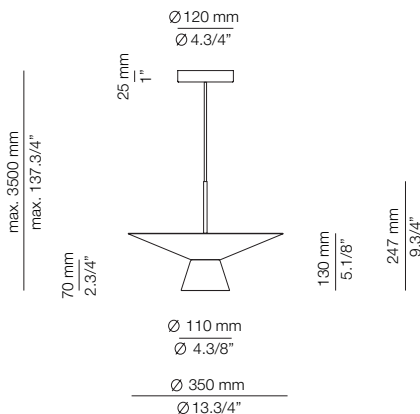

BEL_4145SMG - WITH SURFACE CANOPY