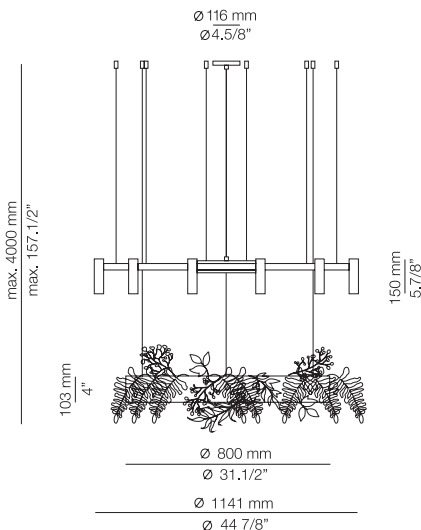

Other dimming options

DALI driver 671000105

EURO €

79