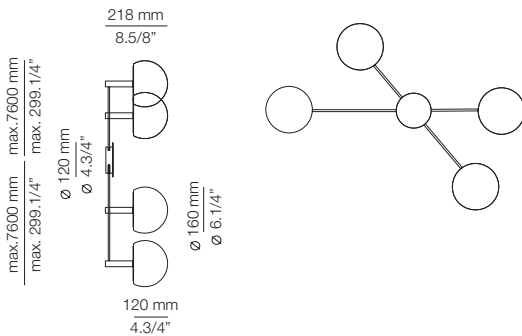

FEATURES

* LED 4x6,2W (2700K / Ang. 120° / >90 CRI 350mA) 230V / Typ 4x725 lumens
Remote driver included / Dimmable Triac
Glass shade

FINISHES / ACABADOS

26 BLACK

EURO €

1270

Other dimming options

CASAMBI for TRIAC driver (remote) 671000003
DALI Driver (remote) 2 units of 671000092

EURO €

97

162

50mm drill on dry wall
Orificio Ø 50mm en pared de pladur

CIRC

CIR_R30S6S - WITH SURFACE CANOPY