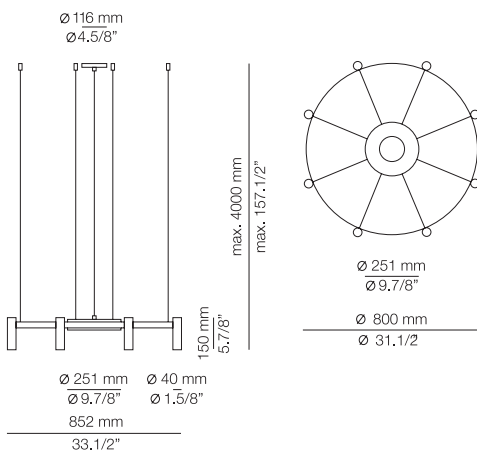

LAVERD

LAV_3805S

FEATURES / CARACTERÍSTICAS
* LED 8x3W up + 8x3W down (2700K Ang. 60° / >90 CRI / 24V) 100V - 277V
Typ 8x300 lumens up + 8x300 lumens down
Driver included / Dimmable 0-10V
Up and down light

FINISHES / ACABADOS

Canopy: 26 BLACK	EURO €
Body: 26 BLACK	2056
Head: 26 BLACK	2227
61 SATIN GOLD	

Other dimming options

DALI driver 671000105

EURO €

79

Possible shapes / compositions