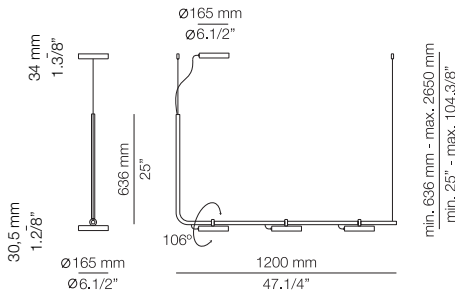

ARO **ARO_3541S - WITH SURFACE CANOPY**

FEATURES / CARACTERÍSTICAS	FINISHES / ACABADOS	EURO €
* LED 3x10W (2700K / Ang. 85° / >90 CRI 24V) / 230V / Typ 3x1106 lumens Driver included / Dimmable Triac	Canopy: 26 BLACK 74 WHITE Body: 26 BLACK	1307

Other dimming options	EURO €
CASAMBI for TRIAC driver (remote) 671000003	97
DALI Driver (remote) 671000101	102